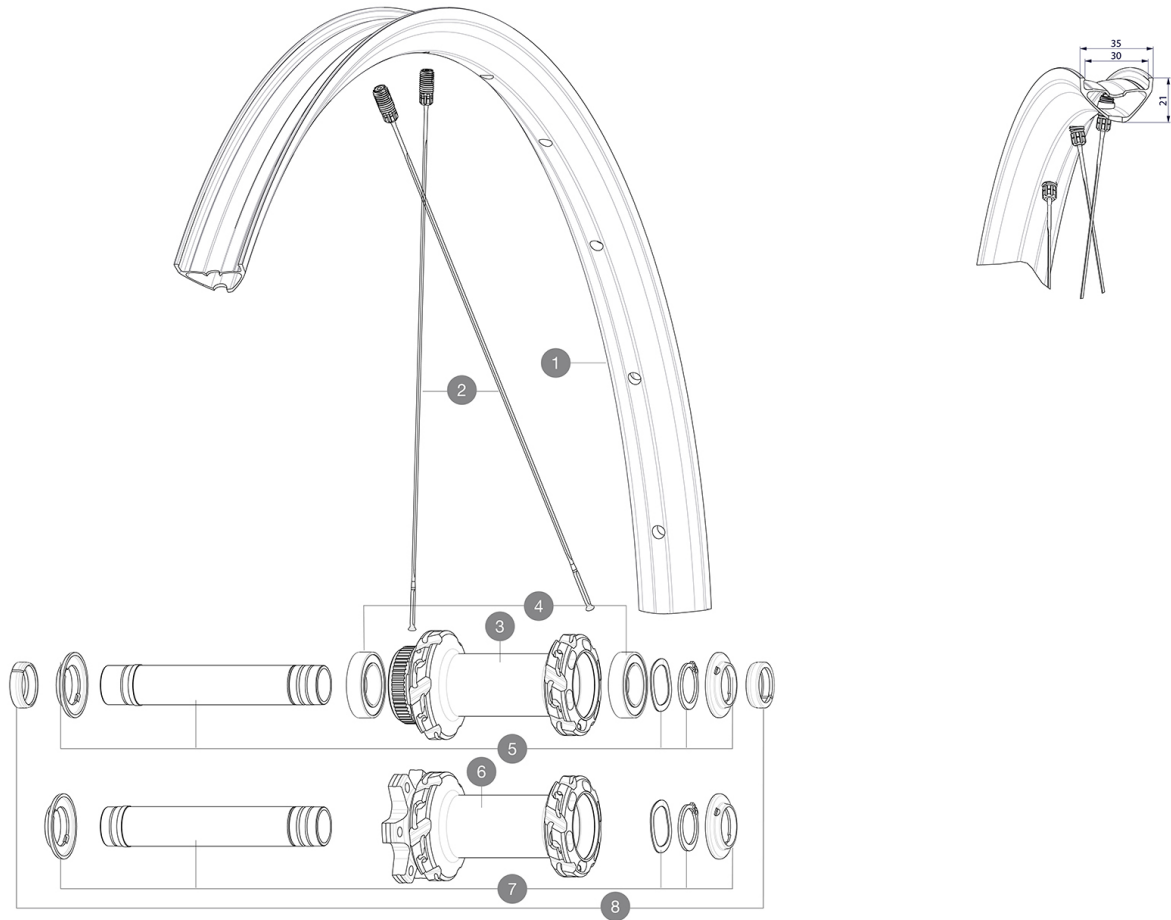

ASTM CATEGORY 4 : ENDURO AND TRAIL RIDING

For a longer longevity of the wheel, Mavic recommends that the total weight supported by the wheels doesn't exceed 120kg, bike included
Recommended tyre sizes: 60mm to 76mm (2.35" to 3.0")

REFERENCES WHEELS

F90522	Crossmax XL 27,5 Ft Bst*	F91992	Crossmax XL 27,5 DCL Ft Bst*
--------	--------------------------	--------	------------------------------

RIMS

&NBSP;:

1	V3766115	Kit Front/Rear rim Crossmax XL 27,5" MY21
---	----------	---

SPOKES

2	V2388401	Kit 12 Front/Rear Crossmax XL 27,5" butted spoke 279 M7/7 M
---	----------	---

HUB SHELLS

3	N/A	HUB BODY
4	V2500901	KIT BEARINGS 18x30x7 + WAVED WASHER + CLIP
5	V2375601	Kit 110mm axle QRM auto MTB from 2019 DCL
6	N/A	HUB BODY
7	V2372401	KIT 110mm AXLE QRM AUTO MTB > 2019

Black Shield treatment (protects your rim against impacts and scratches)

- **ETRTO size 29"** : 622x30TC

Asymmetrical rim design

- **ETRTO size 27.5"** : 584x30TC

Fore
SUP

SPOKES

- **Material** : steel
- **Shape** : straight pull, flat, double butted
- **Count** : 24 front and rear
- **Lacing** : front and rear crossed 2, contactless