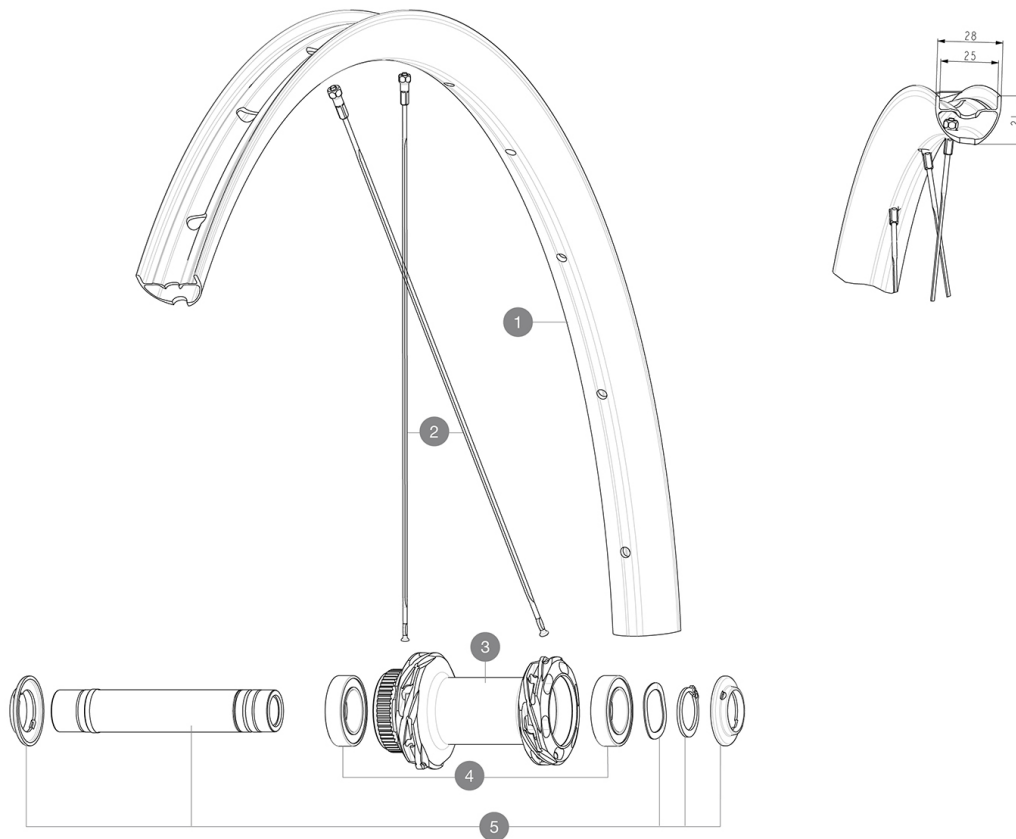

REFERENCES WHEELS

RIMS

&NBSP;:

1	V4095115	Kit Front/Rear rim Allroad 650B
	V2700101	UST Tape 28mm for 25 to 27mm wide rims

SPOKES

2	V4165001	Kit 12 Front/Rear Allroad 650B flat spoke 277 + nipple black
---	----------	--

HUB SHELLS

3	N/A	HUB BODY
4	V2500901	KIT BEARINGS 18x30x7 + WAVED WASHER + CLIP
5	V2374001	KIT 12x100mm FRONT AXLE DCL QRM AUTO ALLROAD > 2019

MAVIC ALLROAD 650B MAHLE

DELIVERED WITH

Pre-installed tubeless rim tape	
Pre-installed tubeless rim tape	
Pre-installed tubeless rim tape	

Specifications

WHEEL WEIGHTS