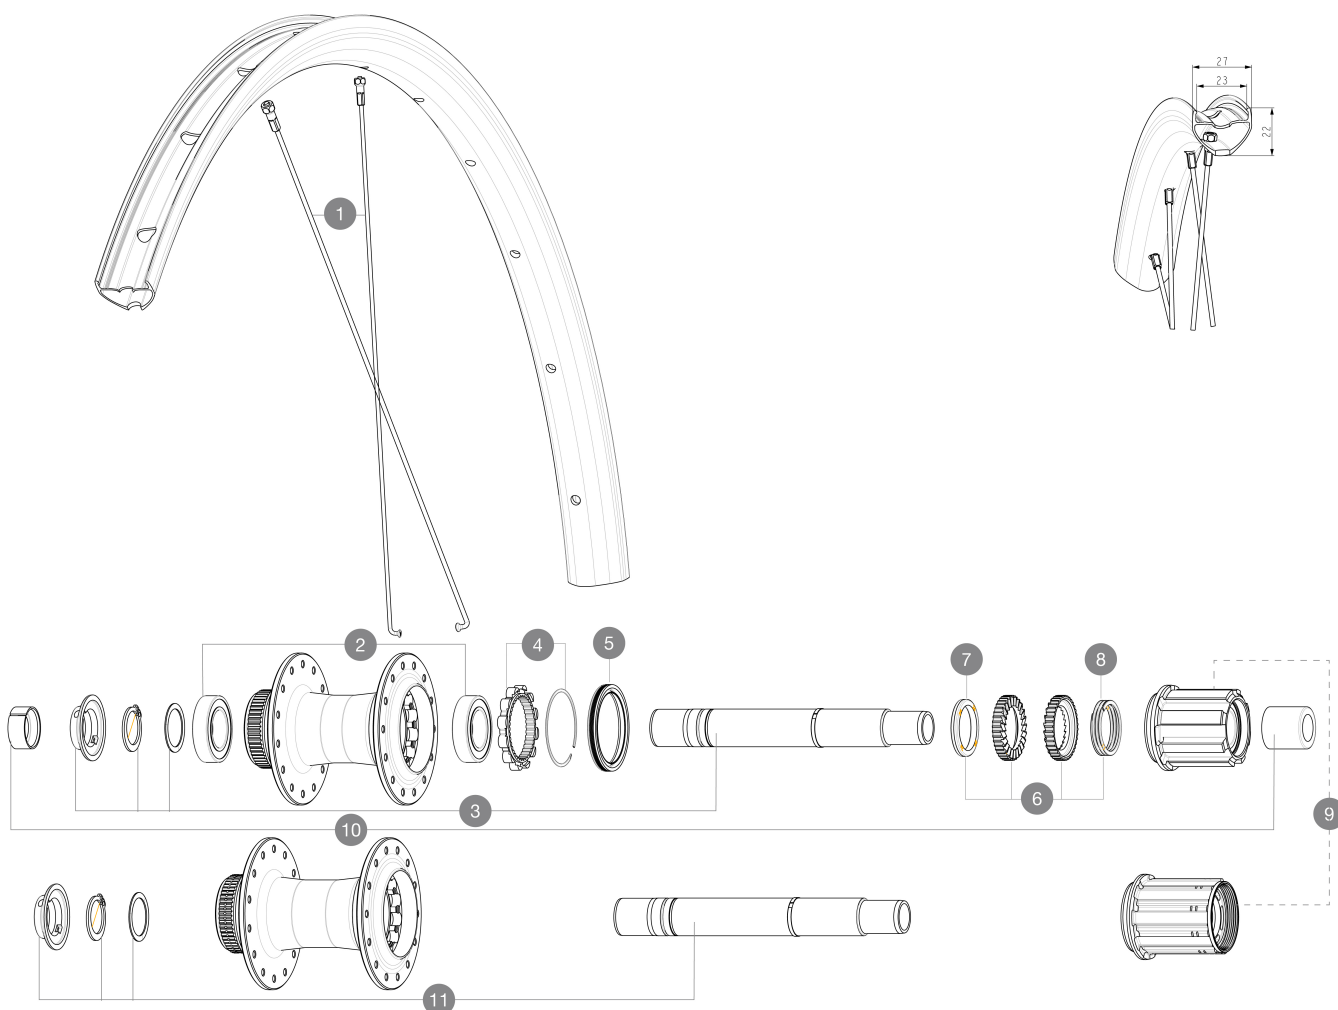

REFERENCES WHEELS

SPOKES

1	V00062331	Kit 14 ft/rr Jbent bk rd spk 298 29"+np
---	-----------	---

HUB SHELLS

2	M40076	HUB BEARINGS 17x30x7 6903 x 2
3	V2373401	KIT ID360 135/142 DCL L1 AXLE WITH CLIP
4	V2252701	KIT ID360 INSERT SHAPED EAR LOBE > 2017
5	V00063631	Kit ID360 seal version 2 (larger)
6	V2375201	KIT ID360 24 TEETH 2 RATCHET + MTB SPRING + PAD (specific)
7	V2375401	KIT ID360 MTB 24T 3 NOISE REDUCING PADS
8	V2372901	KIT 3 ID360 MTB SPRINGS
9	V3440101	ED11 Freewheel Body ID360
9	V3430101	HG11 Freewheel Body ID360
11	V2375701	Kit ID360 148 DCL axle with circlip

OPTIONS

V2373001	KIT ADJUST. SYSTEM QRM AUTO ID360 for 17x30x7 bearing
----------	---

ADAPTERS

10	V2510701	ID360V2RrAxleAdapt12x142/148
	V2510801	ID360 V2 RrAxleAdapt9x135
	V2510901	ID360 EVO RrAxleAdpt12x135/150

MAVIC **ALLROAD 1 23MM****Specifications**

WHEEL WEIGHTS