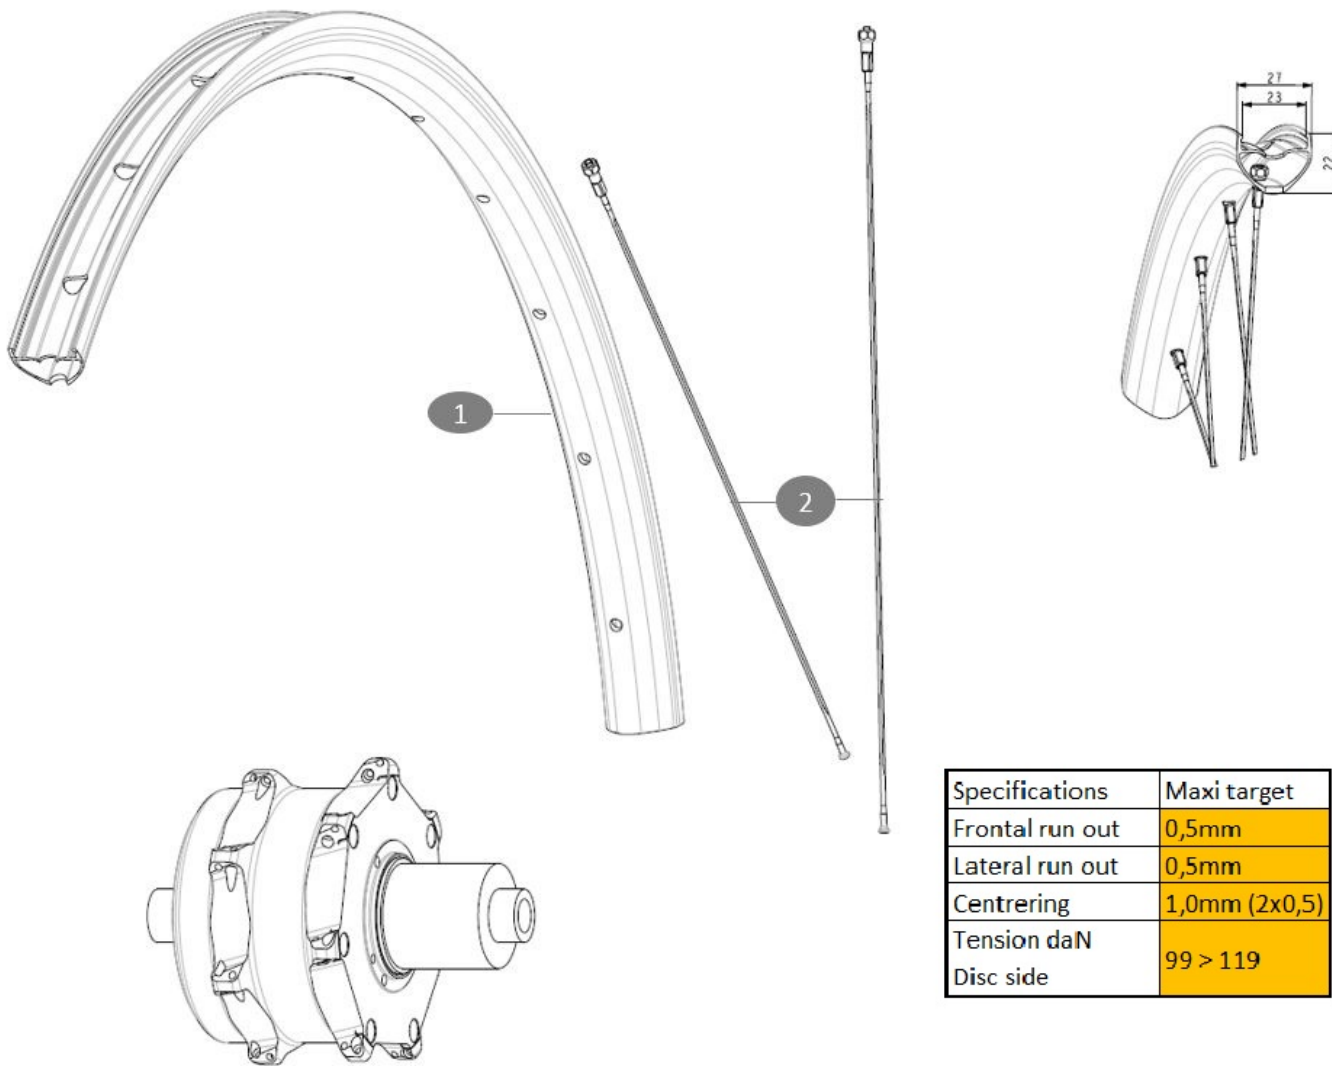

REFERENCES WHEELS

Specifications	Maxi target
Frontal run out	0,5mm
Lateral run out	0,5mm
Centring	1,0mm (2x0,5)
Tension daN Disc side	99 > 119

RIMS

&NBSP;:

- 1 V00054809 Kit Rear rim Allroad EBM X20
- V2700101 UST Tape 28mm for 25 to 27mm wide rims

SPOKES

- 2 V00054431 Kit 14 Allroad Spk286 EBMX20 + steel npl

MAVIC **ALLROAD 700 MAHLEX20****Specifications**

WHEEL WEIGHTS