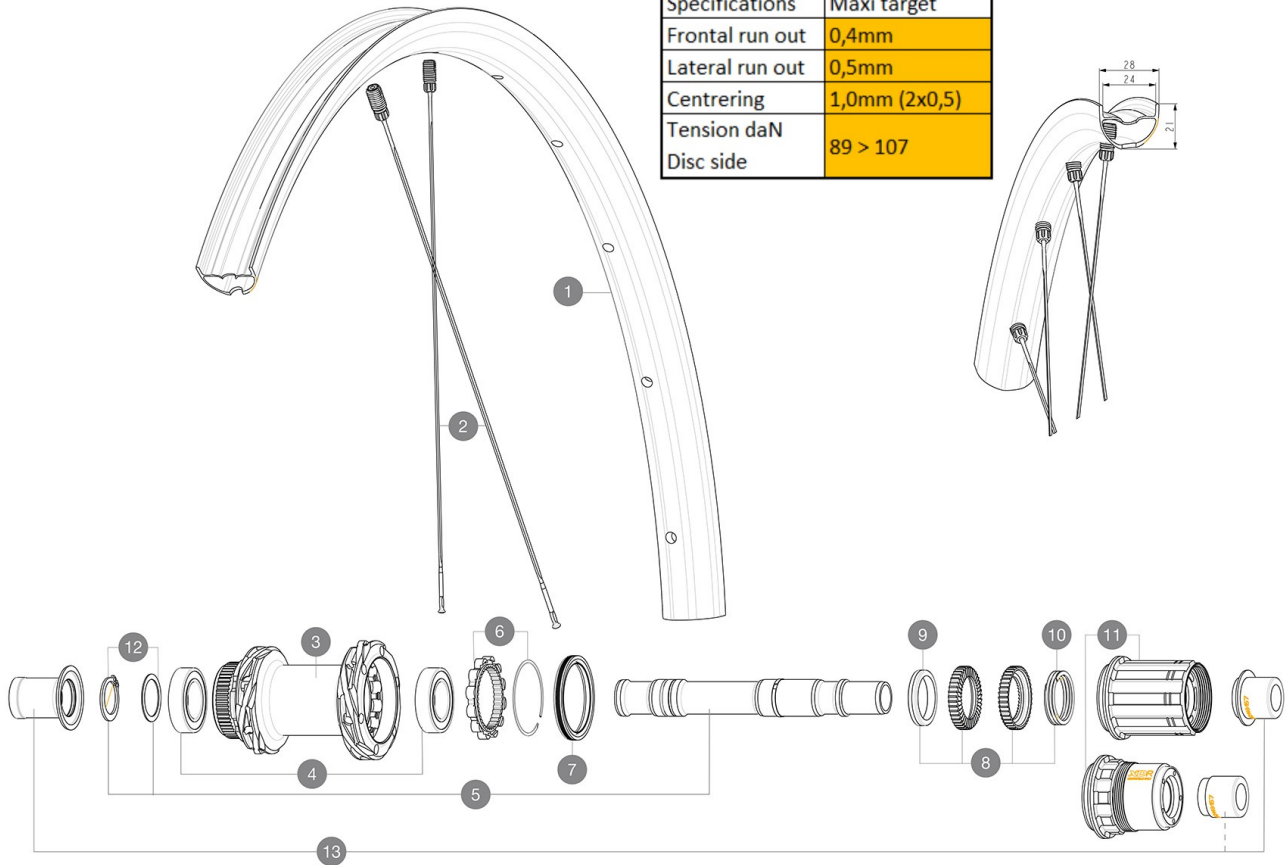

ASTM CATEGORY 2 : road and offroad with jumps less than 15cm
 Non-Boost : 12x135 rear axle adapters (V2510901)
 Boost : Torque Caps for Center Lock hub (V2374401)
 Freewheel: SRAM XD, Shimano HG9, Shimano Micro-Spline

REFERENCES WHEELS

Specifications	Maxi target
Frontal run out	0,4mm
Lateral run out	0,5mm
Centering	1,0mm (2x0,5)
Tension daN	89 > 107
Disc side	

RIMS

 :

2 V00097531 Kit Front/Rear rim Allroad S 23

SPOKES

1 V00096231 Kit 14 Front/Rear steel spoke M7/7 298mm

HUB SHELLS

3	N/A	HUB BODY
4	M40076	HUB BEARINGS 17x30x7 6903 x 2
5	V00046431	KIT AXE ID360 142LIGHT CL+CIR
6	V2252701	KIT ID360 INSERT SHAPED EAR LOBE > 2017
7	V2251601	KIT ID360 SEAL + GREASE
8	V2251701	KIT ID360 2 RATCHETS + SPRING + GREASE
9	V2500501	KIT ID360 3 PADS NOISE REDUCING
10	V2251801	KIT 3 ID360 ROAD SPRINGS
11	V2580101	FREEHUB BODY XD Road ID360
11	V3430101	HG11 Freewheel Body ID360
12	V2560501	KIT ADJUST. SYSTEM QRM AUTO ID360 for 17x28x7 bearing

OPTIONS

V2510801	ID360 V2 RrAxleAdapt9x135
V2510901	ID360 EVO RrAxleAdpt12x135/150
V2373401	KIT ID360 135/142 DCL L1 AXLE WITH CLIP

ADAPTERS

13 V3811001 KIT ROAD ID360 RR CL ENDCAP (12MM)

MAVIC **ALLROAD S****DELIVERED WITH**