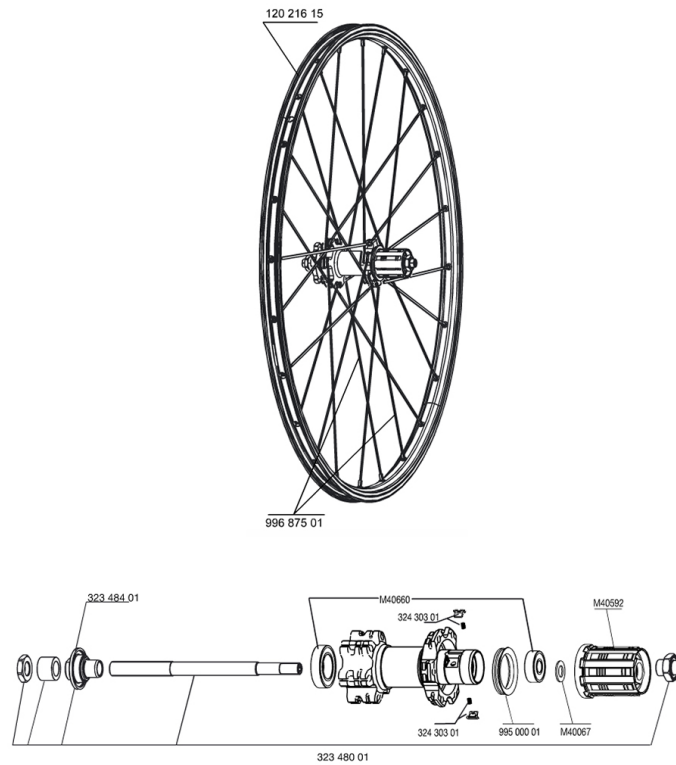

REFERENCES WHEELS

111853 CROSSRIDE D011 15MMDCL+AD PR

RIMS

&NBSP;:

12021615	FRONT/REAR CROSSRIDE DISC 11 RIM
----------	----------------------------------

SPOKES

99687501	KIT 12 CROSSRIDE DISC STEEL BLK SPOKES 263mm
----------	--

HUB SHELLS

M40660	REAR HUB 608+6001 BEARINGS
M40592	FTSL FREEWHEEL BODY M10
32348401	EXPANSIBLE BEARINGS SUPPORT
32430301	FTSX PAWLS KIT (MTB WHEELS)
M40067	INTERNAL FREEWHEEL SPACER FTSL/FTSX
32348001	MTB DISC REAR AXLE QRM MTB DISC
99500001	FTSL/FTSX FREEHUB BODY SEAL

Crossride Disc 15mm

Specifications

WHEEL WEIGHTS

Wheel weight