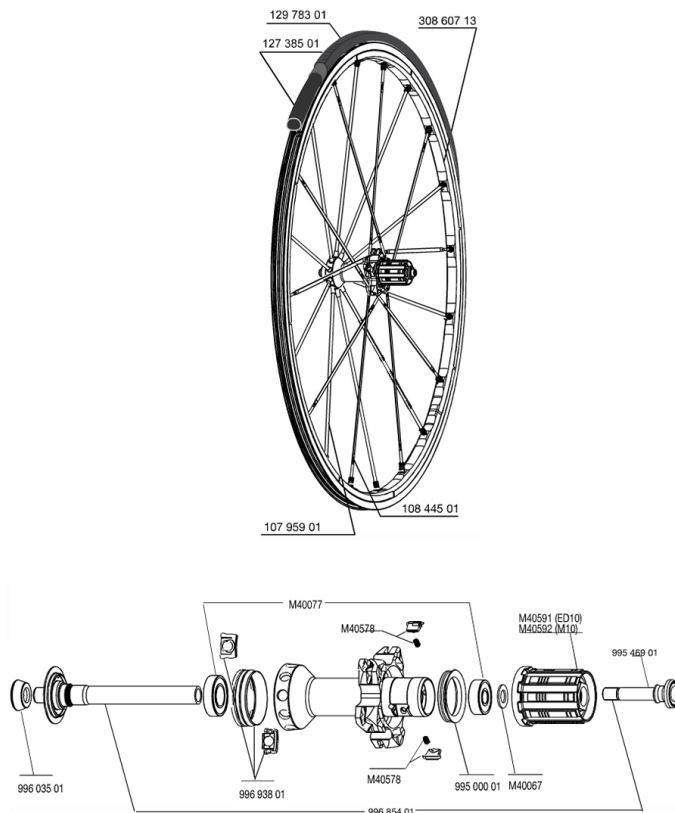

## REFERENCES WHEELS

127960	R-SYS 012 M10 WTS	127962	R-SYS 012 M10 PR WTS
127961	R-SYS 012 ED11 WTS	127963	R-SYS 012 ED11 PR WTS

## RIMS

&NBSP;:

30860713	KIT REAR RIM R-SYS 12
99685401	R-SYS PREMIUM REAR AXLE

## SPOKES

10795901	KIT 10 NDS R-SYS CARBON TUB SILV SPK 283,5mm
99693801	2 SILVER TRACOMP RINGS + CLIPS
10844501	KIT 10 DRIVE SIDE ROUND ALU SPK 294,5mm R-SYS

## MAINTENANCE

12738501	Road Innertube Presta 48mm
----------	----------------------------