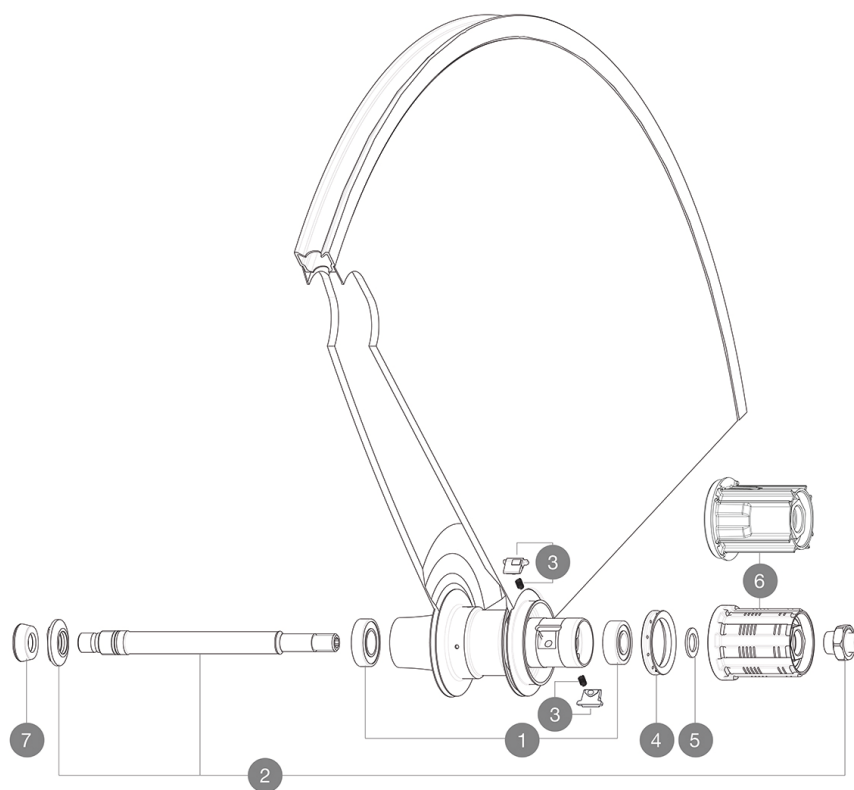

REFERENCES WHEELS

326484 COMETE ROAD 013ED11TUBWTS

326483 COMETE ROAD 013M11TUBWTS

HUB SHELLS

1	33000001	REAR HUB B9+6901 BEARINGS 2013
2	32976401	REAR AXLE KIT COMETE 2013
3	M40578	FTSL PAWLS KIT (ROAD WHEELS)
4	99500001	FTSL/FTSX FREEHUB BODY SEAL
5	30872801	SET OF 3 INTERNAL SILVER SPACERS 9mm FTS-L
6	30871101	FTS-L ROAD FREEWHEEL BODY HG11 8/9 compatible
6	30871201	FTS-L ROAD FREEWHEEL BODY ED11 8/9 compatible

ADAPTERS

7	35117301	FT/RR FORK REST R-SYS/CC ULTIMATE > 2013/KSY PRO CARB T
---	----------	---

MAVIC *Comete Road***DELIVERED WITH**

BR601 quick release	
BR601 quick release	
Wheelbag	
Wheelbag	
Exalith brake pads	
Exalith brake pads	
Valve extender	
Valve extender	
Multifonction adjustment wrench	
Multifonction adjustment wrench	
User guide	
User guide	

Specifications**RIMS**

- Recommended tyre sizes : 19 to 28 mm

WHEEL HUB

- Rear body : aluminum
 - Rear body : aluminum
 - Color : black
 - Axle material : aluminum
- QRM+
- Rear axle material : titanium and aluminum
- FTS-L steel
QRM+
FTS-L steel

WHEEL WEIGHTS

Wheel weight