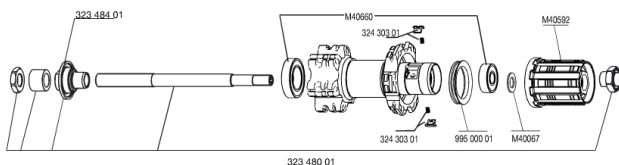

## REFERENCES WHEELS

326555 CROSSRIDE DISC 013 D6t REAR

326564 CROSSRIDE DISC 013 Dcl REAR

### SPOKES

99687501 KIT 12 CROSSRIDE DISC STEEL BLK SPOKES 263mm

35126501 "KIT 12 DS CROSSRIDE 13 26"" 15/12 SPK 261mm"

99500001 FTSL/FTSX FREEHUB BODY SEAL

**MAVIC** *Crossride Disc***DELIVERED WITH**

BR101 quick releases	
Rim tape	
Valve reducer	
User guide	

**Specifications****RIMS**

- **Material** : 6106 Aluminum
  - **Color** : black anodized
  - **Joint** : pinned
  - **Drilling** : traditional
  - **Eyelet** : H2 technology
- Disc brake specific profile
- **Valve hole diameter** : 8,5 mm with pop off reducer
  - **Tyre** : tubetype
  - **Internal width** : 19 mm
  - **ETRTO size** : 559x19C
  - **Recommended tyre sizes** : 1.5 to 2.3

**SPOKES**

- **Material** : steel
- **Shape** : straight pull, bladed
- **Color** : black
- **Nipples** : brass, self lock concept
- **Count** : 24 front and rear
- **Lacing** : front and rear crossed 2