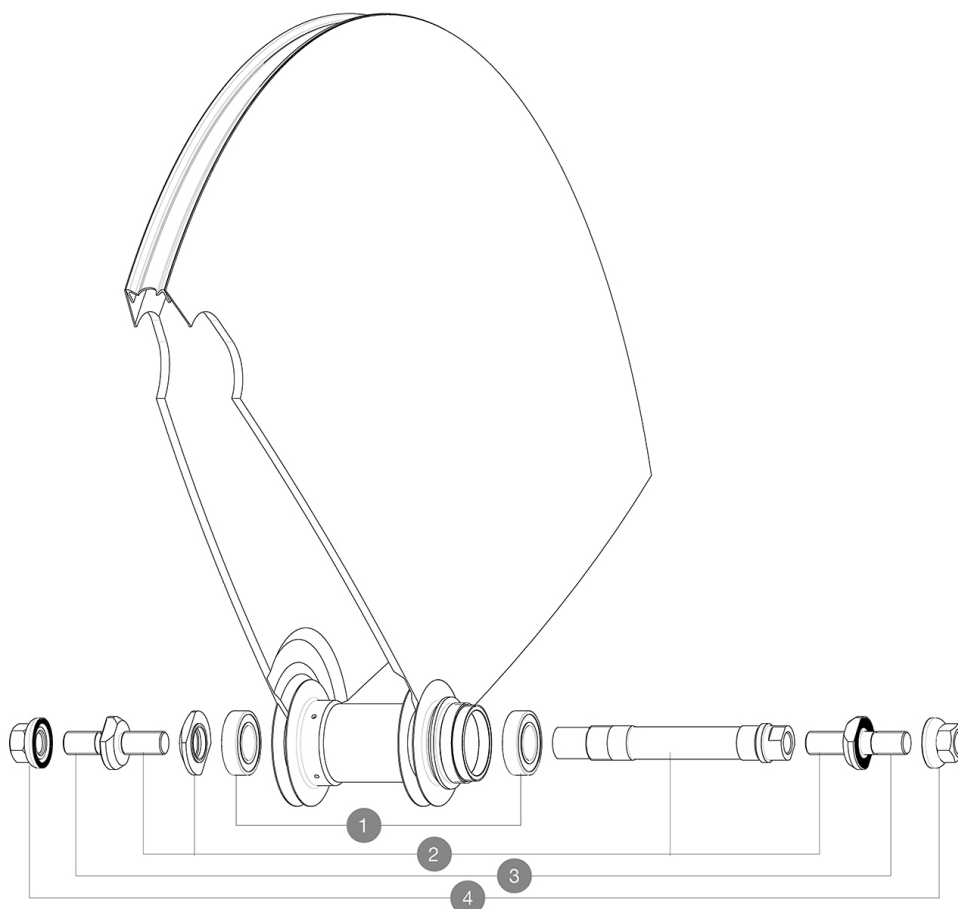

## REFERENCES WHEELS

326664 COMETE TRACK 013 TUBULAR REAR

## HUB SHELLS

1	M40129	KIT 2 BEARINGS 6902 15x28x7
2	M40128	REAR COMETE TRACK AXLE + ADJT.NUT + FORK SUPPORTS
3	V2390101	KIT OF 2 END BOLTS AXLE PART FOR COMETE TRACK
4	M40772	NUT/WASHER KIT TRACK R.COMETE

**MAVIC** *Comete Track***DELIVERED WITH**

Fixing nuts	
Fixing nuts	
Wheelbag	
Wheelbag	
Valve extender	
Valve extender	
Cog lock nut	
Cog lock nut	
User guide	
User guide	

**Specifications****RIMS**

- Recommended tyre sizes : 19 to 28 mm

Wheel weight