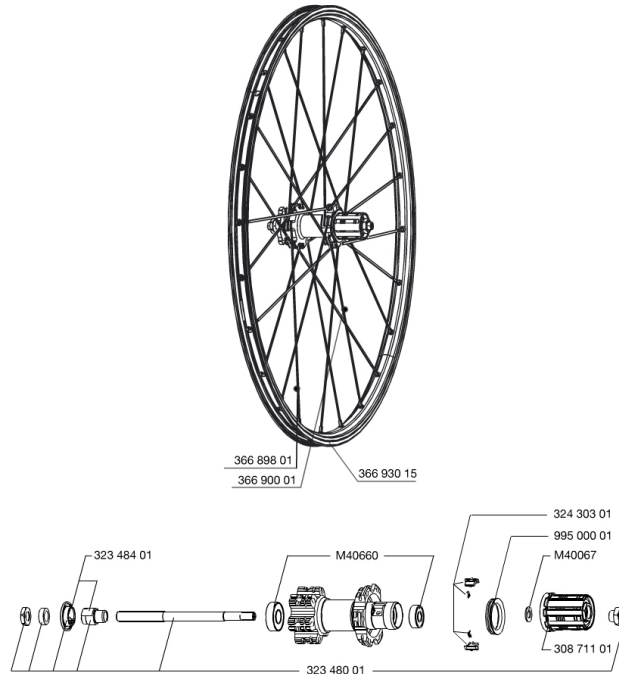

REFERENCES WHEELS

354035 CROSSONE 26 REAR

RIMS

&NBSP;:

1	36693015	"KIT FRONT/REAR CROSSONE 26"" RIM"
----------	----------	------------------------------------

SPOKES

2	36689801	KIT 12 FT/NDS CROSSONE SPK 264mm
3	36690001	KIT 12 DRIVE SIDE CROSSRONE/CROSSRIDE FTSL/FTSX SPOKE 262mm

DELIVERED WITH

BR101 quick releases	
Rim tape	
Valve reducer	
User guide	

Specifications
RIMS

- **Material** : 6106 Aluminum
 - **Joint** : pinned
 - **Drilling** : traditional
- Disc brake specific profile
- **Valve hole diameter** : 8,5 mm with pop off reducer
 - **Tyre** : tubetype
 - **Internal width** : 19 mm
 - **ETRTO size 26"** : 559x19C
 - **ETRTO size 650b/27.5"** : 584x19c
 - **ETRTO size 29"** : 622x19C
 - **Recommended tyre sizes** : 1.5 to 2.3

SPOKES

- **Material** : steel
- **Shape** : straight pull, round
- **Nipples** : brass, ABS
- **Count** : 24 front and rear
- **Lacing** : front and rear crossed 2

WHEEL HUB

- **Front and rear bodies** : aluminum
 - **Body** : aluminum
 - **Axle material** : steel
- Sealed cartridge bearings
- **Freewheel** : FTS-X steel

WHEEL WEIGHTS

Wheel weight
 Weight Rear 26": 1035
 Weight Rear 27.5": 1090
 Weight Rear 29": 1135