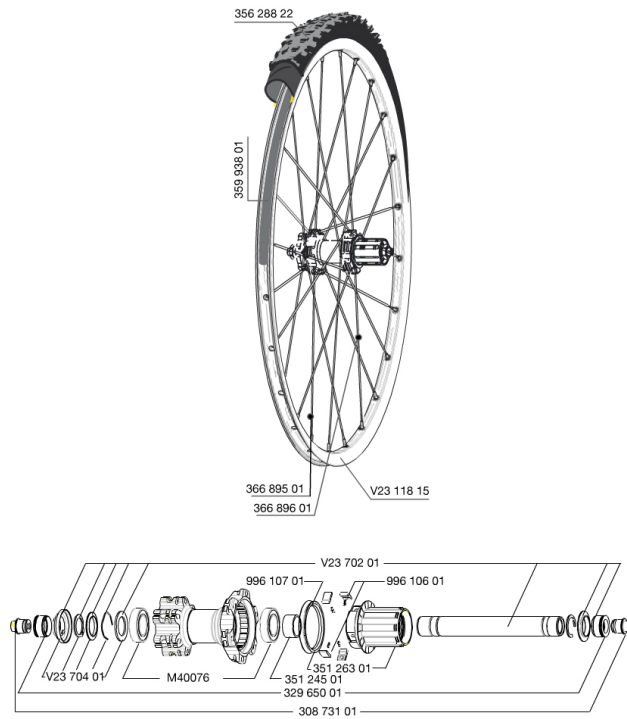

REFERENCES WHEELS

353029 CROSSROC 29REAR9x135WTS

RIMS

&NBSP;:

35993801	UST RIM STRIP 29x19c
V2311815	KIT FRONT/REAR CROSSROC 29"

SPOKES

36689601	"KIT 12 DS CROSSROC/XRIDE UST/XMAX ELITE/XA ELITE 29"" SPK 2
36689501	"KIT 12 FT/NDS CROSSROC 29"" SPOKE 295mm"

HUB SHELLS

V2370201	KIT REAR AXLE 12MM CROSSONE/CROSSRIDE/CROSSROC
35126301	TS-2 FREEWHEEL BODY + SEAL 2013 (NO PAWLS) - while stock las
99610601	PAWLS KIT FOR ITS-4 (OR TS-2)
M40076	HUB BEARINGS 17x30x7 6903 x 2
V2370401	KIT REAR AUTO ADJUSTING PLAY 12mm AXLE
35124501	SET OF 3 REAR AXLE/FREEWHEEL BODY SPACERS MTB L1
99610701	ITS-4 FREEWHEEL SEAL

TYRES

35628822	Crossroc Roam 29
----------	------------------

ADAPTERS

32965001	ADAPTER Rr 12x142mm Elite/CRide MTB (Rd)
30873101	2 REAR REDUCERS 12/9,5mm 2012 ITS4 HUB

MAVIC *Crossroc 29 WTS*

Specifications

WHEEL WEIGHTS

Wheel weight 1025