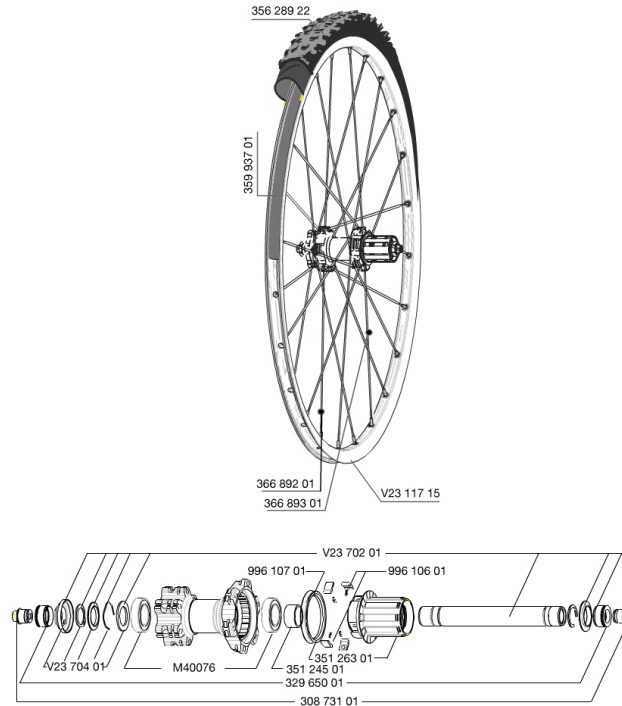

REFERENCES WHEELS

353076 CROSSROC 650b REAR 9x135WTS

RIMS

&NBSP;:

V2311715	KIT FRONT/REAR CROSSROC 27,5"
35993701	UST RIM STRIP 27.5x19c

SPOKES

36689201	"KIT 12 FT/NDS CROSSROC 27,5"" SPK 277mm"
36689301	"KIT 12 DS CROSSROC/XRIDE UST/XMAX ELITE/XA ELITE 27,5"" SPK

HUB SHELLS

99610601	PAWLS KIT FOR ITS-4 (OR TS-2)
V2370401	KIT REAR AUTO ADJUSTING PLAY 12mm AXLE
35124501	SET OF 3 REAR AXLE/FREEWHEEL BODY SPACERS MTB L1
99610701	ITS-4 FREEWHEEL SEAL
V2370201	KIT REAR AXLE 12MM CROSSONE/CROSSRIDE/CROSSROC
35126301	TS-2 FREEWHEEL BODY + SEAL 2013 (NO PAWLS) - while stock las

TYRES

35628922	Crossroc Roam 650b
----------	--------------------

ADAPTERS

32965001	ADAPTER Rr 12x142mm Elite/CRide MTB (Rd)
30873101	2 REAR REDUCERS 12/9,5mm 2012 ITS4 HUB

MAVIC *Crossroc 650b WTS*

Specifications

WHEEL WEIGHTS

Wheel weight 970