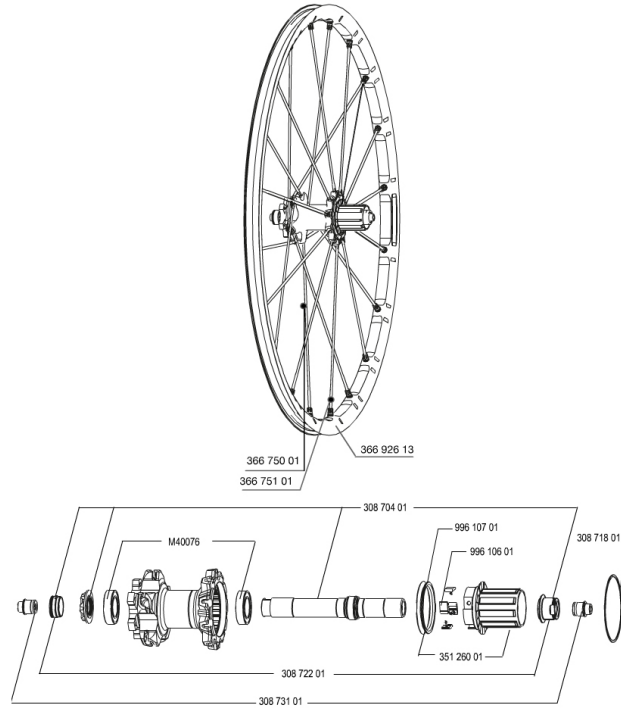

REFERENCES WHEELS

356027 CROSSMAX SLR 650b D6t REAR 356033 CROSSMAX SLR 650b Dcl REAR

RIMS

&NBSP;:

36692613 "KIT REAR CROSSMAX SLR 27,5" RIM"

SPOKES

36675001 "KIT 10 NDS XMAX SLR/ENDURO 27,5" ALU SPK 281,5mm"
36675101 "KIT 10 DS XMAX SLR/END/PRO/DEEMAX PRO 27,5" SPK 251,5mm"

HUB SHELLS

M40076 HUB BEARINGS 17x30x7 6903 x 2
99610701 ITS-4 FREEWHEEL SEAL
35126001 ITS-4 FREEWHEEL BODY + SEAL 2013 (NO PAWLS)
30871801 ELASTIC RING 56mm diam. ITS-4 20 SPOKES
99610601 PAWLS KIT FOR ITS-4 (OR TS-2)
30870401 REAR QRM + AXLE KIT ITS4 135mm from 2012

ADAPTERS

30872201 FRAME SUPPORT ITS-4 135mm REAR AXLE > 2012
30873101 2 REAR REDUCERS 12/9,5mm 2012 ITS4 HUB

MAVIC *Crossmax SLR 650b*

2

2014

REAR

Specifications

WHEEL WEIGHTS

Wheel weight 830