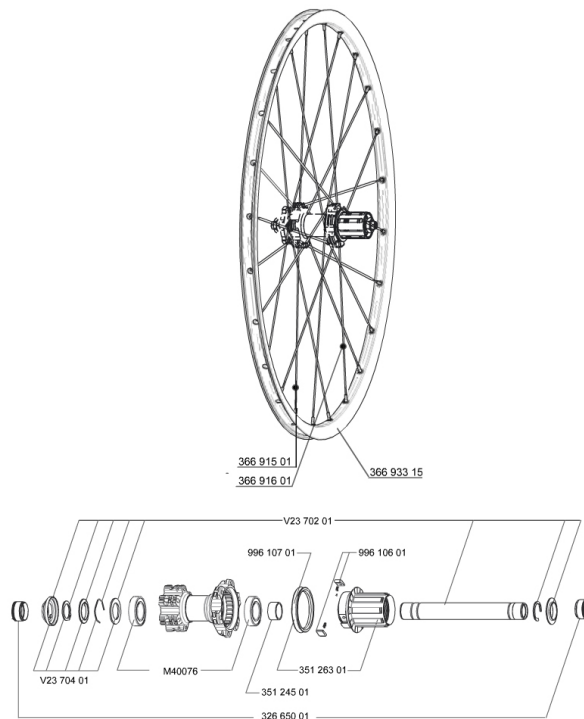

REFERENCES WHEELS

356058 CROSSRIDE D650b 12x142REAR

RIMS

&NBSP;:

36693315 "KIT FRONT/REAR CROSSRIDE 27,5" RIM"

SPOKES

36691601 KIT 12 DS CROSSRIDE/E-XA ELITE 27,5" SPK 275mm
36691501 KIT 12 DS CROSSRIDE/XA +/-E-XA + 27,5" SPOKE 277mm - while st

HUB SHELLS

99610601 PAWLS KIT FOR ITS-4 (OR TS-2)
V2370401 KIT REAR AUTO ADJUSTING PLAY 12mm AXLE
35126301 TS-2 FREEWHEEL BODY + SEAL 2013 (NO PAWLS) - while stock las
V2370201 KIT REAR AXLE 12MM CROSSONE/CROSSRIDE/CROSSROC
99610701 ITS-4 FREEWHEEL SEAL
32665001 135>142mmRRAdaptersRedXRide012

MAVIC *Crossride 650b*

Specifications

WHEEL WEIGHTS

Wheel weight 1020