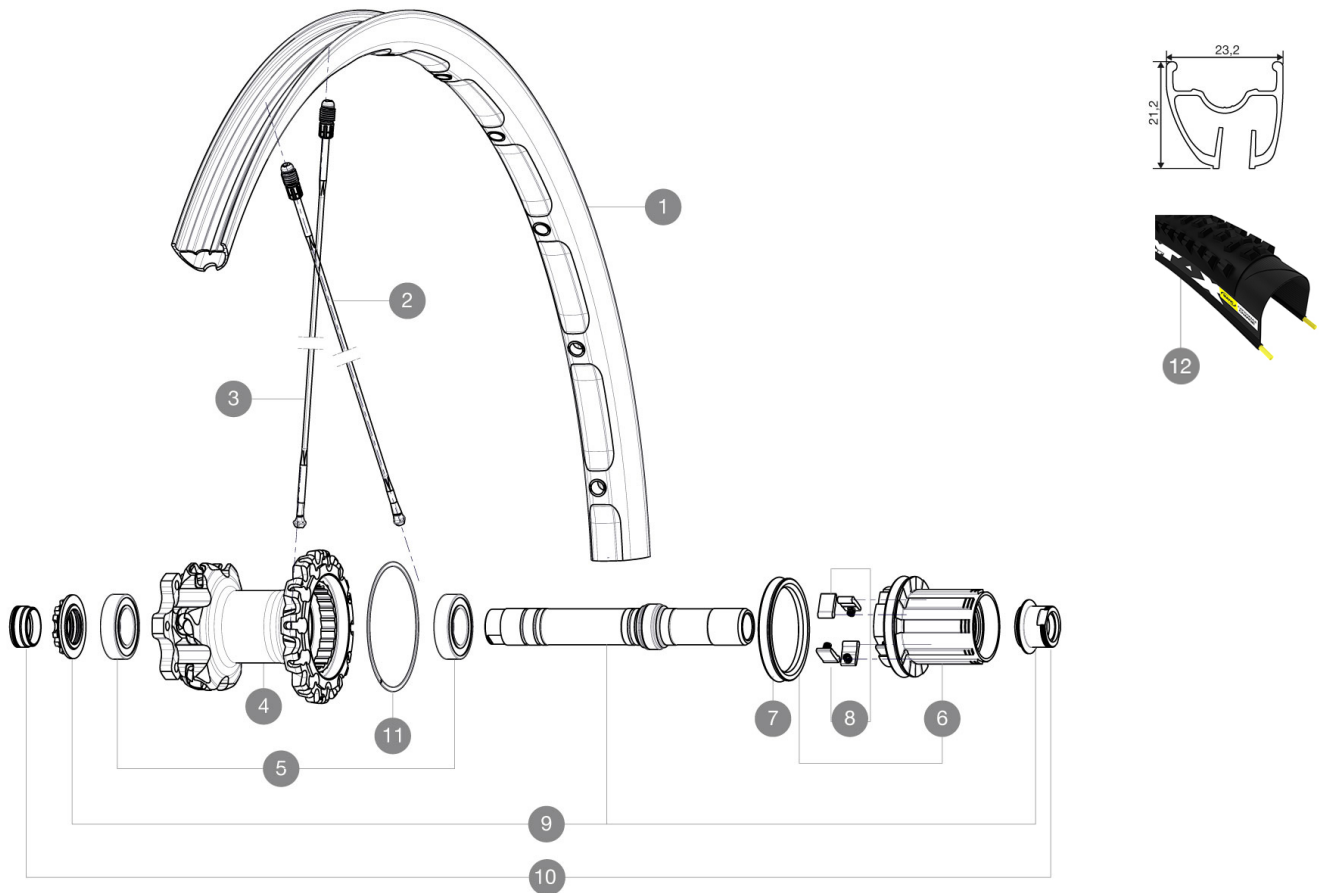

REFERENCES WHEELS

356088 CROSSMAX ENDURO 650bRR WTS

SPOKES

| | | |
|---|----------|--|
| 2 | 36675101 | "KIT 10 DS XMAX SLR/END/PRO/DEEMAX PRO 27,5"" SPK 251,5mm" |
| 3 | 36675001 | "KIT 10 NDS XMAX SLR/ENDURO 27,5"" ALU SPK 281,5mm" |

HUB SHELLS

| | | |
|----|----------|---|
| 5 | M40076 | HUB BEARINGS 17x30x7 6903 x 2 |
| 6 | 35126001 | ITS-4 FREEWHEEL BODY + SEAL 2013 (NO PAWLS) |
| 7 | 99610701 | ITS-4 FREEWHEEL SEAL |
| 8 | 99610601 | PAWLS KIT FOR ITS-4 (OR TS-2) |
| 9 | 30870401 | REAR QRM + AXLE KIT ITS4 135mm from 2012 |
| 11 | 30871801 | ELASTIC RING 56mm diam. ITS-4 20 SPOKES |

ADAPTERS

| | | |
|----|----------|--|
| 10 | 30859301 | AXLE ADAPTER Rr 12x142/148mm Pro Carb MTB (Grey) |
|----|----------|--|

Crossmax Enduro 650b

Specifications

WHEEL WEIGHTS

Wheel weight