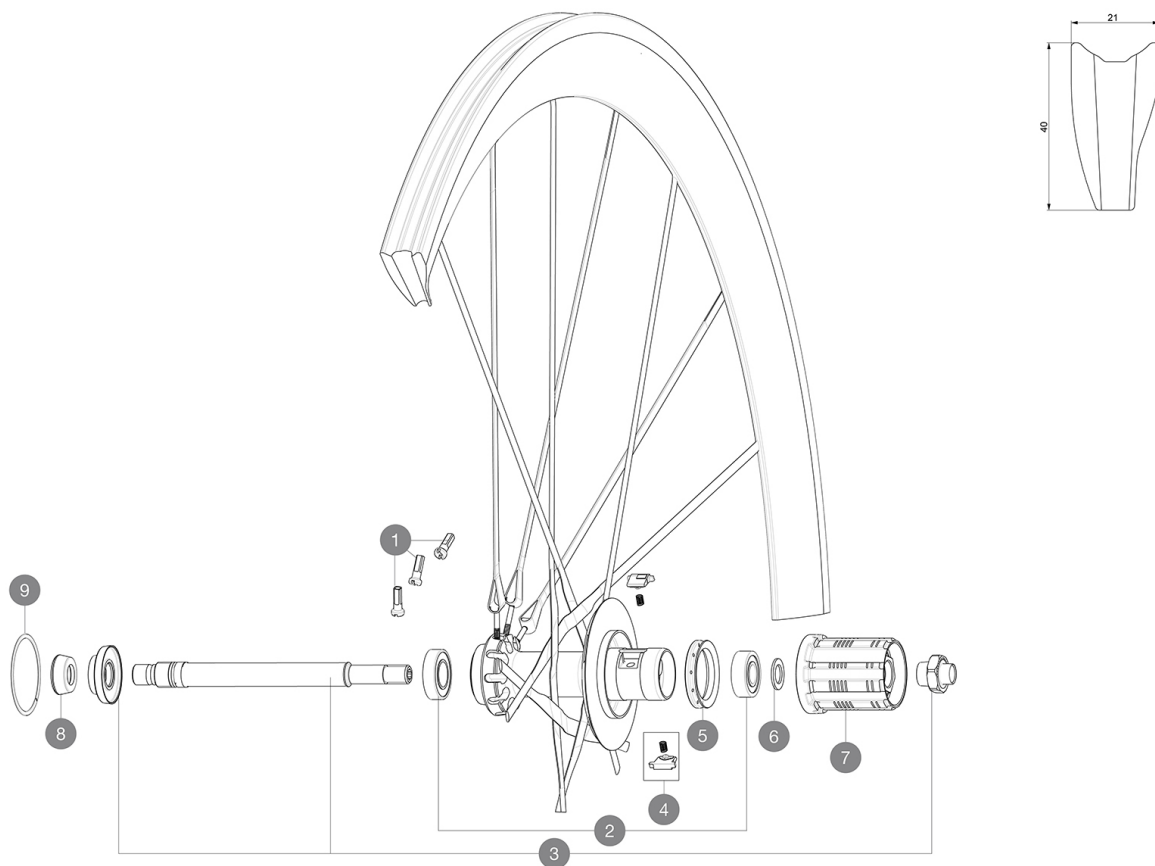

**REFERENCES WHEELS**

356493 C CARB ULTIMATE 014 ED11 WTS

356492 C CARB ULTIMATE 014 M11 WTS

**SPOKES**

<b>1</b>	99603601	KIT 10 NIPPLES COSMIC CARBON ULTIMATE
----------	----------	---------------------------------------

**Specifications****RIMS**

- **Material** : 100% woven 12K carbon fiber
- **Height** : 40 mm
- **Drilling** : no holes, spokes molded to the rim
- **Brake track** : carbon
- **Brake track** : carbon with TgMAX technology
- **Valve hole diameter** : 6.5 mm
- **Tyre** : tubular
- **ETRTO size** : 28" tubular
- **Recommended tyre sizes** : 19 to 28 mm

**SPOKES**

- **Material** : unidirectional carbon fiber
- **Shape** : R2R
- **Nipples** : brass, ABS
- **Count** : 20 front and rear
- **Lacing** : crossed 2 front and rear drive side, radial non drive side

**WHEEL HUB**

- **Front body** : Front 100% carbon
- **Rear body** : aluminum
- **Axle material** : aluminum
- Adjustable sealed cartridge bearings
- **Freewheel** : FTS-L steel

**WHEEL WEIGHTS**

Wheel weight 665