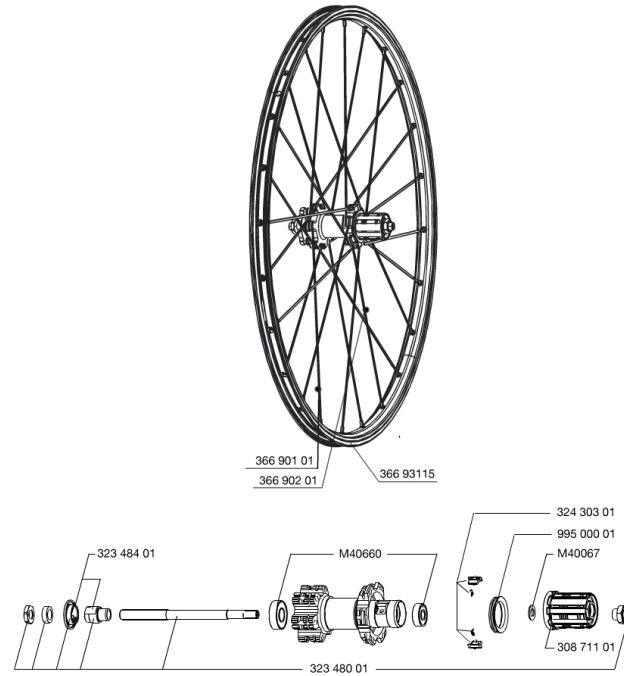

**MAVIC** *Crossone 650b 15mm***REFERENCES WHEELS**

356641 CROSSONE 650b 15mm PR

**RIMS**

&amp;NBSP;:

1	36693115	"KIT FRONT/REAR CROSSONE 27,5"" RIM"
---	----------	--------------------------------------

**SPOKES**

2	36690101	"KIT 12 FT/NDS CROSSONE/CROSSMAX/XA 27,5"" SPK 278mm"
3	36690201	"KIT 12 DS XONE/CROSSRIDE FT SX/CROSSMAX/XA 27,5"" SPK 276mm"

**HUB SHELLS**

4	N/A	HUB BODY
5	M40660	REAR HUB 608+6001 BEARINGS
6	32348001	MTB DISC REAR AXLE QRM MTB DISC
7	32348401	EXPANSIBLE BEARINGS SUPPORT
8	32430301	FTSX PAWLS KIT (MTB WHEELS)
9	99500001	FTSL/FTSX FREEHUB BODY SEAL
10	M40067	INTERNAL FREEWHEEL SPACER FTSL/FTSX
11	30871101	FTS-L ROAD FREEWHEEL BODY HG11 8/9 compatible

**MAVIC** *Crossone 650b 15mm***Specifications****WHEEL WEIGHTS**

Wheel weight