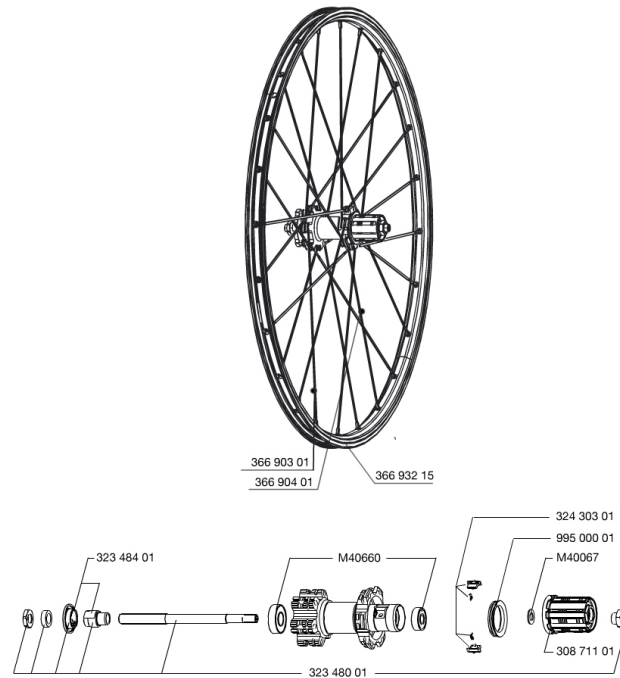

REFERENCES WHEELS

356644 CROSSONE 29 15mm PR

RIMS

&NBSP;:

1	36693215	"KIT FRONT/REAR CROSSONE 29"" RIM"
---	----------	------------------------------------

SPOKES

2	36690301	"KIT 12 FT/NDS XONE/XMAX - XA 29""/AKSIUM DISC 9 + 12 FT/AKS
3	36690401	KIT 12 DS XONE/XRIDE FTSX/AKSIUM DISC 9 SPK 294mm

HUB SHELLS

4	N/A	HUB BODY
5	M40660	REAR HUB 608+6001 BEARINGS
6	32348001	MTB DISC REAR AXLE QRM MTB DISC
7	32348401	EXPANSIBLE BEARINGS SUPPORT
8	32430301	FTSX PAWLS KIT (MTB WHEELS)
9	99500001	FTSL/FTSX FREEHUB BODY SEAL
10	M40067	INTERNAL FREEWHEEL SPACER FTSL/FTSX
11	30871101	FTS-L ROAD FREEWHEEL BODY HG11 8/9 compatible

MAVIC *Crossone 29 15mm*

Specifications

WHEEL WEIGHTS

Wheel weight