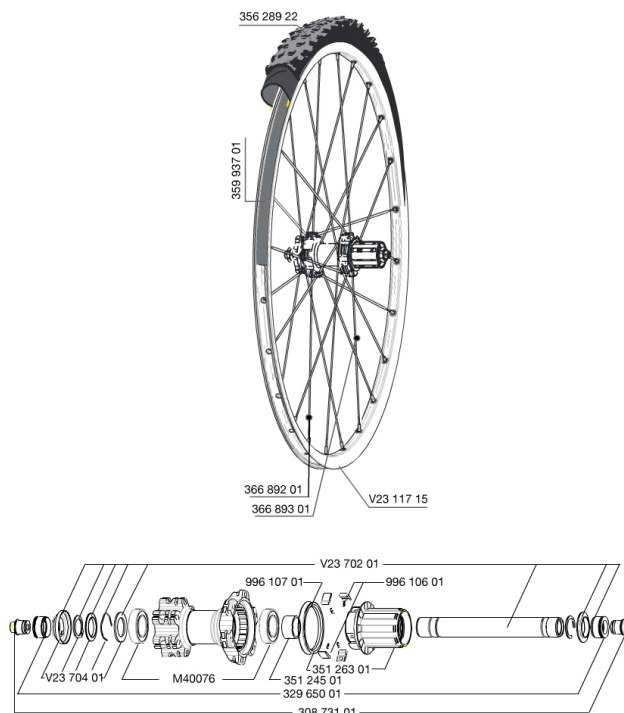

MAVIC CROSSROC WTS 650b (27,5) Lefty Supermax 2014

REFERENCES WHEELS

RIMS

&NBSP;:

35993701	UST RIM STRIP 27.5x19c
V2311715	KIT FRONT/REAR CROSSROC 27,5"

SPOKES

36689301	"KIT 12 DS CROSSROC/XRIDE UST/XMAX ELITE/XA ELITE 27,5"" SPK
36689201	"KIT 12 FT/NDS CROSSROC 27,5"" SPK 277mm"

HUB SHELLS

V2370201	KIT REAR AXLE 12MM CROSSONE/CROSSRIDE/CROSSROC
35126301	TS-2 FREEWHEEL BODY + SEAL 2013 (NO PAWLS) - while stock las
99610601	PAWLS KIT FOR ITS-4 (OR TS-2)
M40076	HUB BEARINGS 17x30x7 6903 x 2
V2370401	KIT REAR AUTO ADJUSTING PLAY 12mm AXLE
35124501	SET OF 3 REAR AXLE/FREEWHEEL BODY SPACERS MTB L1
99610701	ITS-4 FREEWHEEL SEAL

TYRES

35628922	Crossroc Roam 650b
----------	--------------------

ADAPTERS

32965001	ADAPTER Rr 12x142mm Elite/CRide MTB (Rd)
30873101	2 REAR REDUCERS 12/9,5mm 2012 ITS4 HUB

MAVIC**CROSSROC WTS 650b (27,5) Lefty****Supermax 2014****Specifications****WHEEL WEIGHTS**

Wheel weight