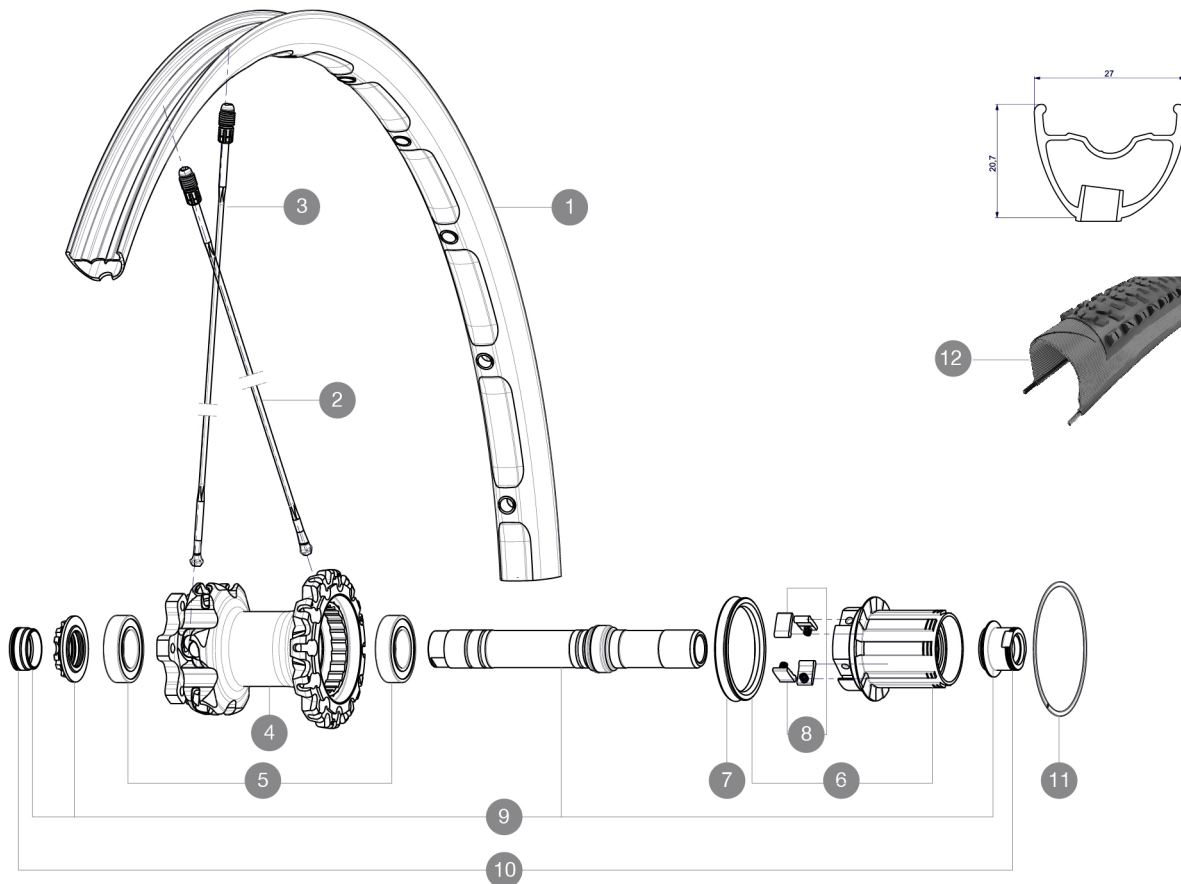

REFERENCES WHEELS

R17701 Crossmax XL 27.5RrWTS

RIMS

VALVE HOLE \varnothing (MM): 6.5 :

1	V2311113	KIT REAR RIM CROSSMAX XL 2015 27,5"
---	----------	-------------------------------------

SPOKES

2	36675101	"KIT 10 DS XMAX SLR/END/PRO/DEEMAX PRO 27,5"" SPK 251,5mm"
3	36674901	KIT 12 FT XMAX END/FT-NDS DEEMAX PRO 27,5" ALU SPK 275mm

HUB SHELLS

4	N/A	HUB BODY
5	M40076	HUB BEARINGS 17x30x7 6903 x 2
6	35126001	ITS-4 FREEWHEEL BODY + SEAL 2013 (NO PAWLS)
7	99610701	ITS-4 FREEWHEEL SEAL
8	99610601	PAWLS KIT FOR ITS-4 (OR TS-2)
9	30870401	REAR QRM + AXLE KIT ITS4 135mm from 2012
11	30871801	ELASTIC RING 56mm diam. ITS-4 20 SPOKES

ADAPTERS

10	30872201	FRAME SUPPORT ITS-4 135mm REAR AXLE > 2012
----	----------	--

Crossmax XL 27.5 WTS

Specifications

RIMS

- Internal width : 23 mm
- ETRTO size 27.5" : 584x23C

WHEEL HUB

Shimano 11 speeds compatible
XD Compatible (XX1-X01) with optional kit

WHEEL WEIGHTS

Wheel weight 895