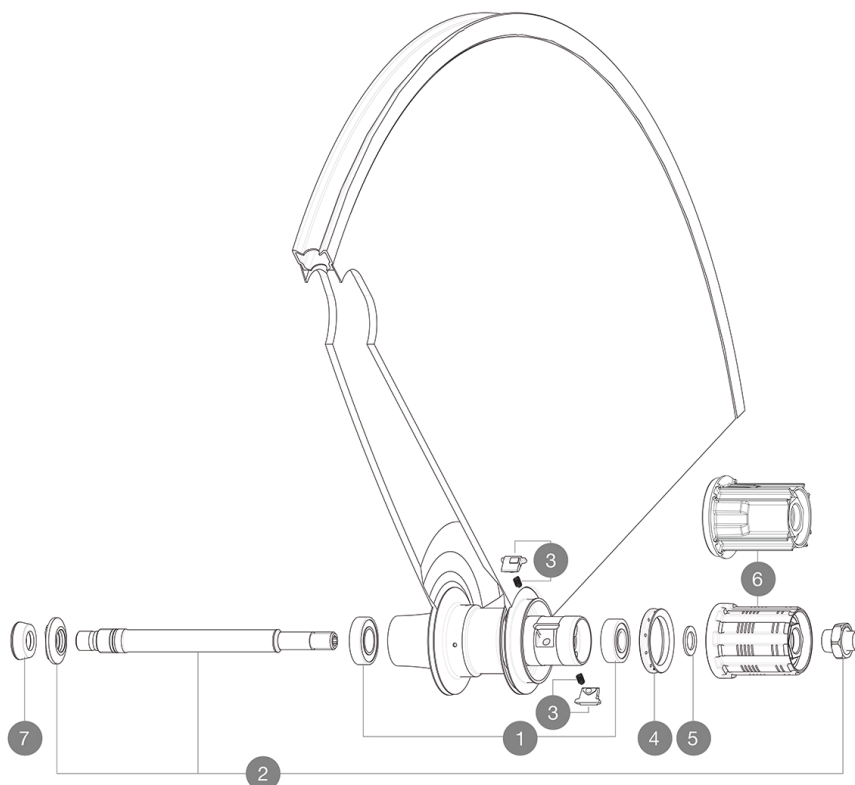

REFERENCES WHEELS

HUB SHELLS

1	33000001	REAR HUB B9+6901 BEARINGS 2013
2	32976401	REAR AXLE KIT COMETE 2013
3	M40578	FTSL PAWLS KIT (ROAD WHEELS)
4	99500001	FTSL/FTSX FREEHUB BODY SEAL
5	30872801	SET OF 3 INTERNAL SILVER SPACERS 9mm FTS-L
6	30871201	FTS-L ROAD FREEWHEEL BODY ED11 8/9 compatible
6	30871101	FTS-L ROAD FREEWHEEL BODY HG11 8/9 compatible

ADAPTERS

7	35117301	FT/RR FORK REST R-SYS/CC ULTIMATE > 2013/KSY PRO CARB T
---	----------	---

MAVIC *Comète Road***DELIVERED WITH**

BR601 Quick Release	
Wheelbag	
Exalith brake pads	
Valve extender	
Multifonction adjustment wrench	
User guide	

Specifications**RIMS**

- Recommended tyre sizes : 19 to 28 mm

WHEEL HUB

- Rear body : aluminum
- Axle material : aluminum
- Adjustable sealed cartridge bearings
- Freewheel : FTS-L steel

WHEEL WEIGHTS