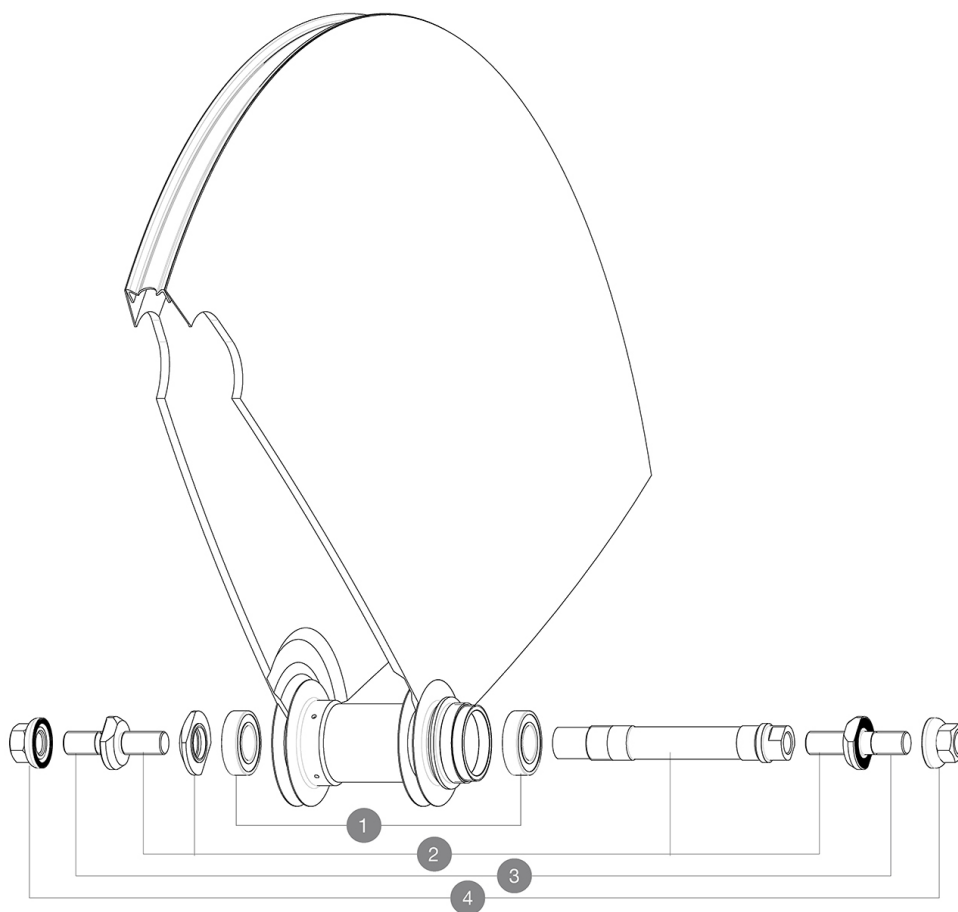

REFERENCES WHEELS

HUB SHELLS

1	M40129	KIT 2 BEARINGS 6902 15x28x7
2	M40128	REAR COMETE TRACK AXLE + ADJT.NUT + FORK SUPPORTS
3	V2390101	KIT OF 2 END BOLTS AXLE PART FOR COMETE TRACK
4	M40772	NUT/WASHER KIT TRACK R.COMETE

MAVIC *Comète Track***DELIVERED WITH**

Fixing nuts	
Wheelbag	
Valve extender	
Cog lock nut	
User guide	

Specifications**RIMS**

- Recommended tyre sizes : 19 to 28 mm

WHEEL HUB

- Body : aluminum
 - Axle material : aluminum
- Sealed cartridge bearings
Fixed cog

WHEEL WEIGHTS