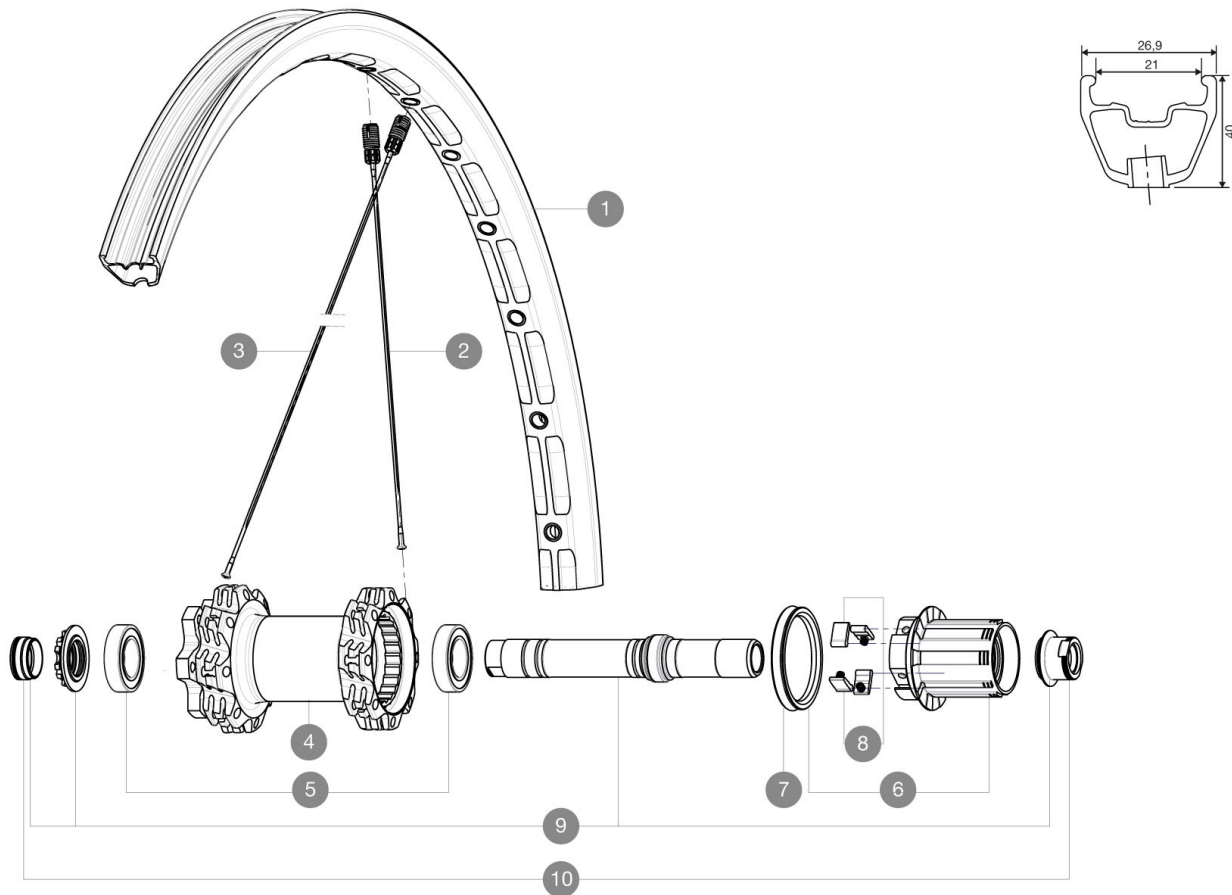

REFERENCES WHEELS

R67301	DeemaxUlti27.5Rr12x150	R67401	DxUlti27.5Rr12x150XX1 YE
--------	------------------------	--------	--------------------------

RIMS

VALVE HOLE \varnothing (MM): 6.5 :

1	V2312313	"KIT REAR RIM DEEMAX ULTIMATE 27,5""
---	----------	--------------------------------------

SPOKES

2	V2380601	"KIT 16 DRIVE SIDE DEEMAX 27,5"" SPOKE 278,5mm"
3	V2380701	"KIT 16 NDS DEEMAX 27,5"" SPOKE 280,5mm"

HUB SHELLS

4	N/A	HUB BODY
5	M40076	HUB BEARINGS 17x30x7 6903 x 2
6	35126001	ITS-4 FREEWHEEL BODY + SEAL 2013 (NO PAWLS)
7	99610701	ITS-4 FREEWHEEL SEAL
8	99610601	PAWLS KIT FOR ITS-4 (OR TS-2)
9	30870401	REAR QRM + AXLE KIT ITS4 135mm from 2012

ADAPTERS

10	30872201	FRAME SUPPORT ITS-4 135mm REAR AXLE > 2012
----	----------	--

MAVIC *Deemax Ultimate 27.5*

2

2015

REAR

Specifications

WHEEL WEIGHTS

Wheel weight