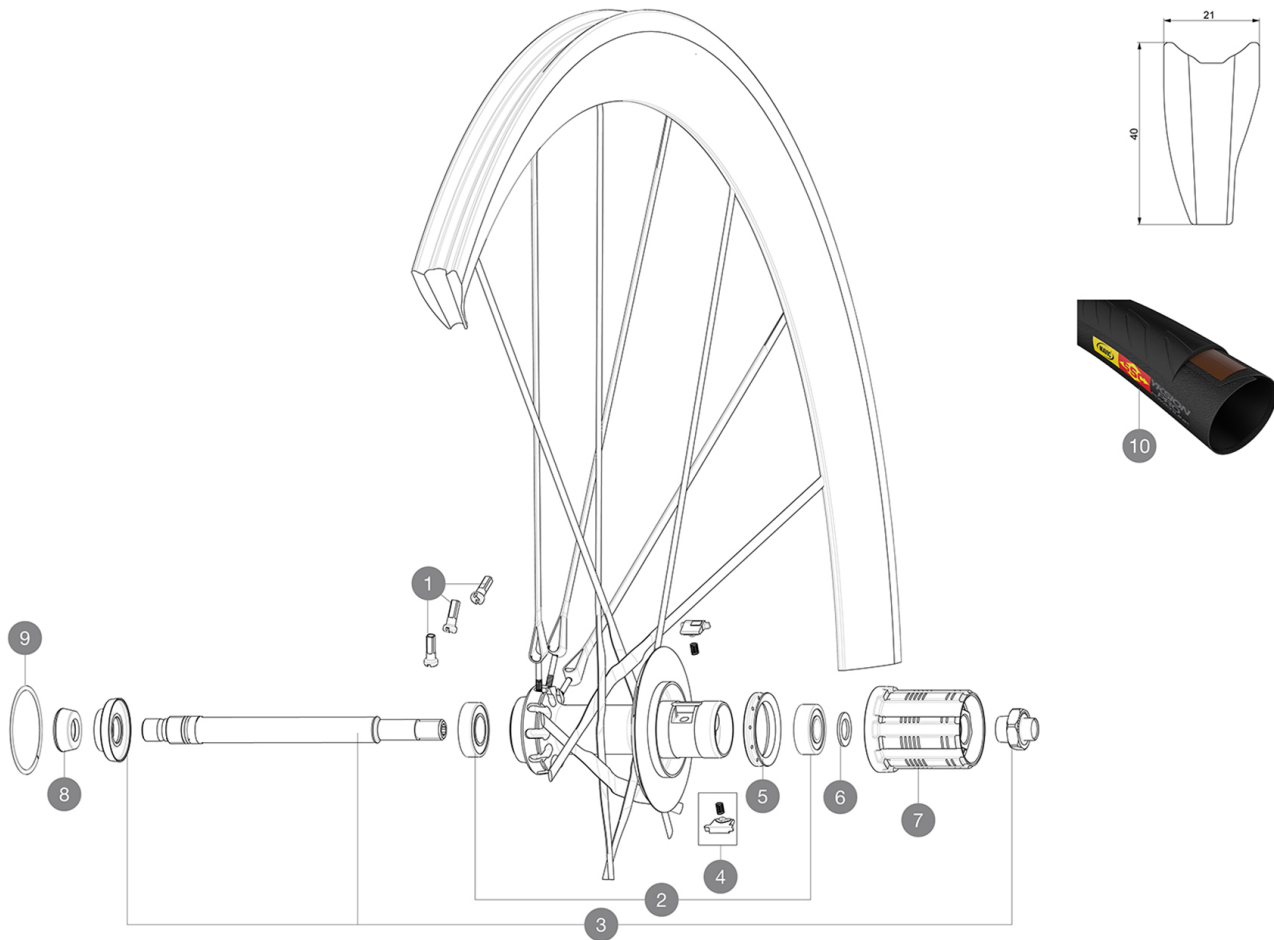

## REFERENCES WHEELS

R57301 CosmicUlti16Rr

**Specifications****RIMS**

- **Material** : 100% woven 12K carbon fiber
- **Height** : 40 mm
- **Drilling** : no holes, spokes molded to the rim
- **Brake track** : carbon with TgMAX technology
- **Valve hole diameter** : 6.5 mm
- **Tyre** : tubular
- **ETRTO size** : 28" tubular
- **Recommended tyre sizes** : 21 to 28 mm

**SPOKES**

- **Material** : unidirectional carbon fiber
- **Shape** : R2R
- **Nipples** : brass, ABS
- **Count** : 20 front and rear
- **Lacing** : crossed 2 front and rear drive side, radial non drive side

**WHEEL HUB**

- **Front body** : Front 100% carbon
  - **Rear body** : aluminum
  - **Axle material** : aluminum
- Adjustable sealed cartridge bearings
- **Freewheel** : FTS-L steel

**WHEEL WEIGHTS**

Wheel weight 665