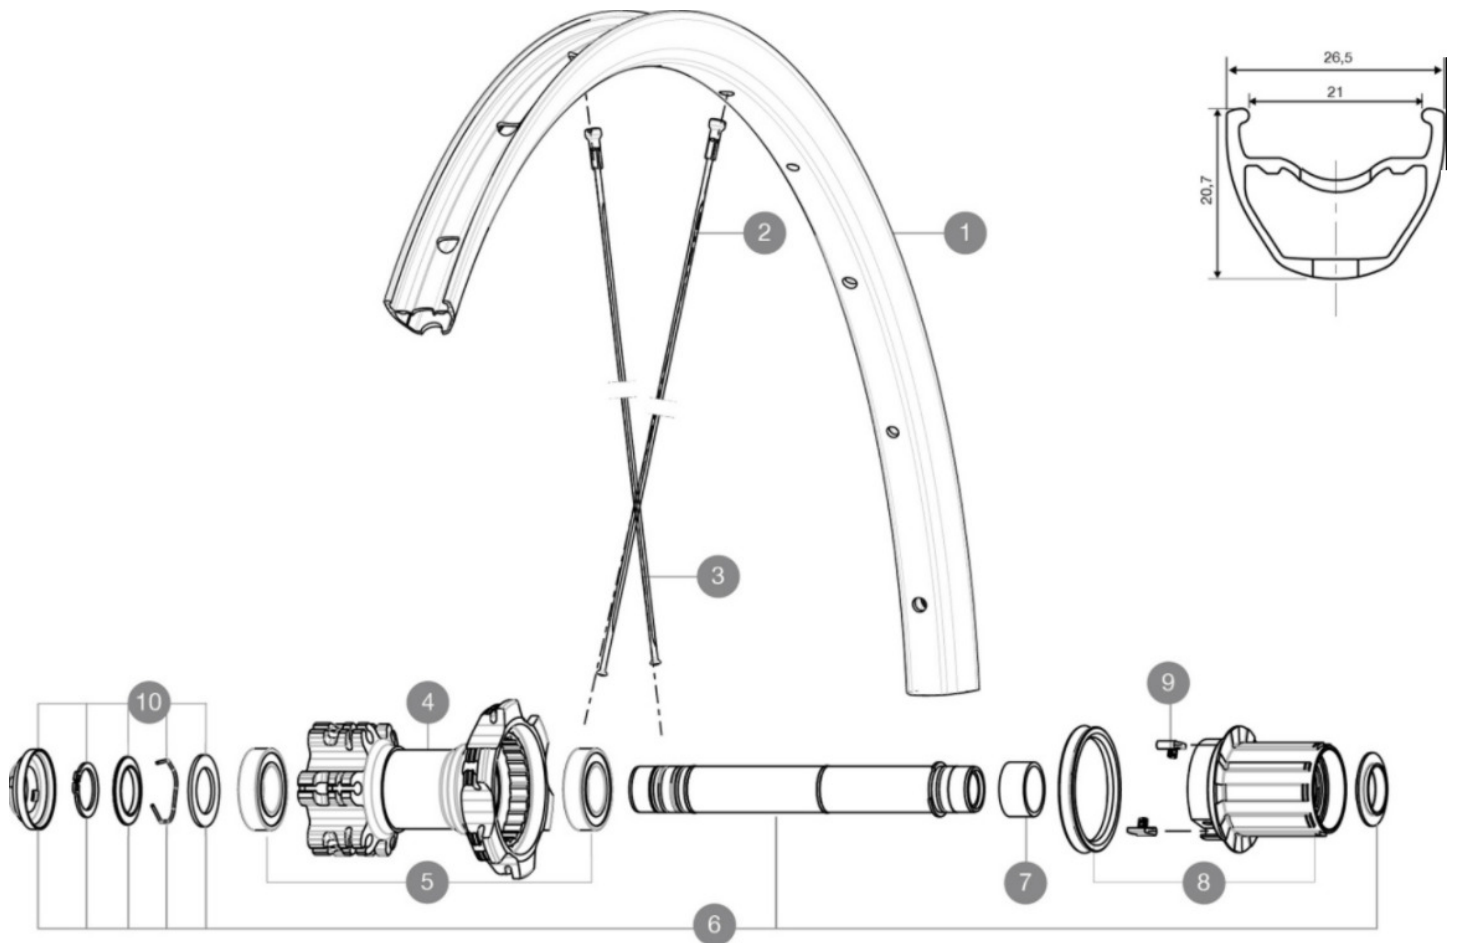

MAVIC Crossride 27.5

2016
REAR

ASTM CATEGORY 3 : offroad with jumps less than 61cm
Recommended weight limit : 120kg
Recommended tyre sizes: 36 mm to 64 mm (1.4" to 2.5")
ETRTO recommended tyre sizes: 35mm to 69mm (1.4" to 2.7")

REFERENCES WHEELS

R97101 Xrd 16 27,5 Rr Bst R52601 Xride16Rr27.5

RIMS

VALVE HOLE (MM): 8,5 WITH POP OFF REDUCER :

1 V2314815 "KIT FRT/RR RIM CROSSRIDE/CROSSRIDE FTSX 27,5""

SPOKES

2 V2382401 KIT 12 FT/NDS XRIE + FTSX/NDS XMAX EL/XA EL 27,5" SPK 279m
3 V3666501 KIT 12 FRT/NDS AKSIUM ELITE UST Disc 650B FLAT SPOKE 277mm +
3 36691501 KIT 12 DS CROSSRIDE/XA +/E-XA + 27,5" SPOKE 277mm - while st

HUB SHELLS

4 N/A HUB BODY
5 M40076 HUB BEARINGS 17x30x7 6903 x 2
6 V2371201 KIT REAR QRM AXLE 135-142 / BOOST 148mm
7 35124501 SET OF 3 REAR AXLE/FREEWHEEL BODY SPACERS MTB L1
8 35126301 TS-2 FREEWHEEL BODY + SEAL 2013 (NO PAWLS) - while stock las
9 99610601 PAWLS KIT FOR ITS-4 (OR TS-2)
10 V2370401 KIT REAR AUTO ADJUSTING PLAY 12mm AXLE

MAVIC Crossride 27.5

2016
REAR

DELIVERED WITH

BR101 quick releases	
Rim tape	
Front QR adapters	
BR101 quick releases	
Rear QR adapters	
BR101 quick releases	
Rear 12x142mm adapters	
Valve reducer	
User guide	
Front QR adapters	
Front QR adapters	
Rear QR adapters	
Rear 12x142mm adapters for ITS4 and TS2 (308 593 01 for ITS4, 329 650 01 for TS2) 1	
Rear 12x142mm adapters for ITS4 and TS2 (308 593 01 for ITS4, 329 650 01 for TS2) 1	
Valve reducer	
Valve reducer	
Rim tape	
Rim tape	