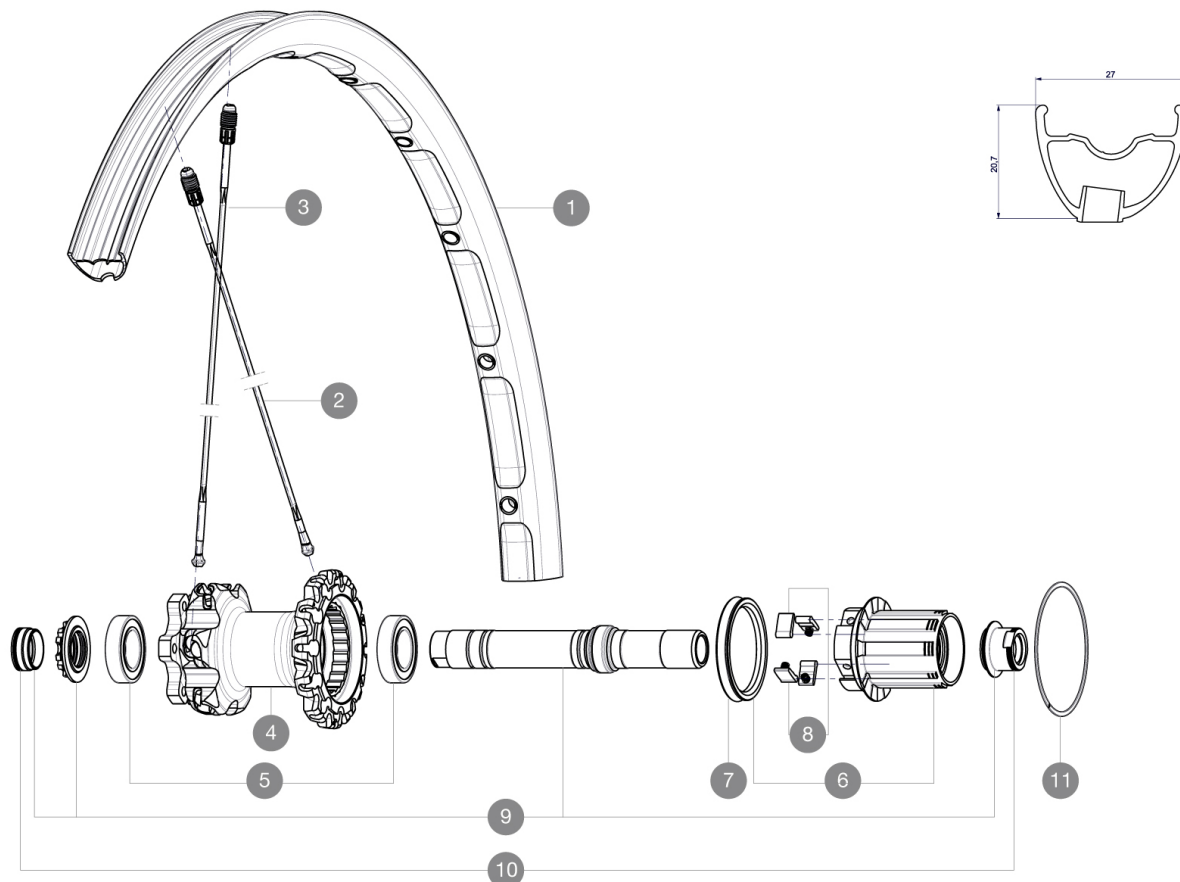

MAVIC Crossmax XL pro Ltd 27.5 WTS

1
2016
REAR

Recommended weight limit : 120kg

REFERENCES WHEELS

RIMS

VALVE HOLE (MM): 6,5 :

1	V2314013	"KIT REAR RIM CROSSMAX XL PRO LTD 27,5""
---	----------	--

SPOKES

2	36675101	"KIT 10 DS XMAX SLR/END/PRO/DEEMAX PRO 27,5"" SPK 251,5mm"
3	36674901	KIT 12 FT XMAX END/FT-NDS DEEMAX PRO 27,5" ALU SPK 275mm

HUB SHELLS

4	N/A	HUB BODY
5	M40076	HUB BEARINGS 17x30x7 6903 x 2
6	35126001	ITS-4 FREEWHEEL BODY + SEAL 2013 (NO PAWLS)
7	99610701	ITS-4 FREEWHEEL SEAL
8	99610601	PAWLS KIT FOR ITS-4 (OR TS-2)
9	30870401	REAR QRM + AXLE KIT ITS4 135mm from 2012
11	30871801	ELASTIC RING 56mm diam. ITS-4 20 SPOKES

ADAPTERS

10	30872201	FRAME SUPPORT ITS-4 135mm REAR AXLE > 2012
----	----------	--

MAVIC *Crossmax XL pro Ltd 27.5 WTS***Specifications****SPOKES**

• Shape : straight pull, bladed

WHEEL WEIGHTS

Wheel weight