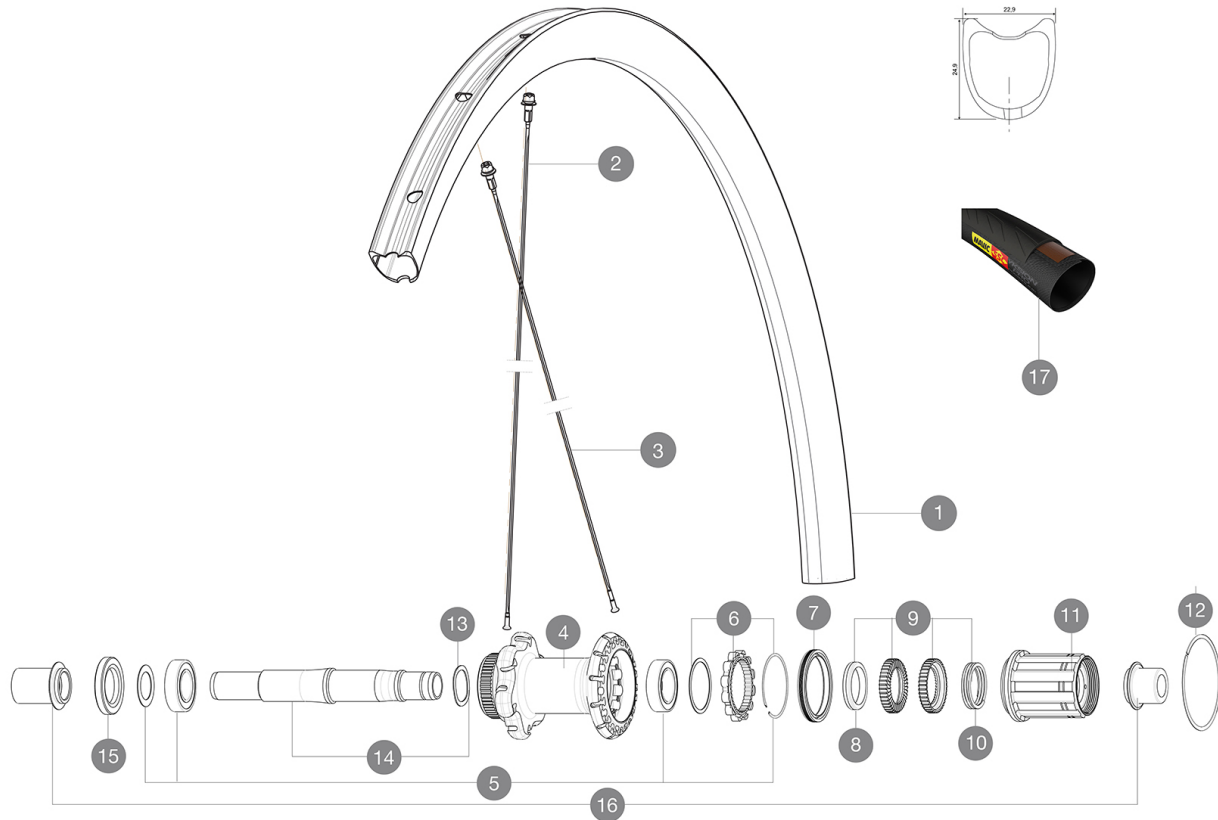

MAVIC Ksyrium Pro Carbon SL T Disc

ASTM CATEGORY 2 : road and offroad with jumps less than 15cm
Recommended weight limit : 120kg
Recommended tyre sizes: 23 to 32 mm
Recommended tyre sizes: 25 to 52 mm
Max. Pressure: 23mm 8.7 bars - 125 psi, 25/28mm 7.7 bars - 110 psi
Max. Pressure: 25mm 7.7 bars - 110 PSI

REFERENCES WHEELS

R78201 KsyProCarbSLTDiscCLRr

RIMS

VALVE HOLE $\bar{A}$ (MM): 6,5 :

1 V2404113 KIT REAR RIM KSYRIUM PRO CARBON SL DISC TUB

SPOKES

2 V3663201 KIT 12 DS KSY PRO CARB SL UST/UST Disc/C Disc/T Disc BUTTED
2 V2271401 KIT 12 DS KSYRIUM PRO CARB SL T SPOKE 273mm - while stock la
3 V2271501 KIT 12 FT KSY PRO CARB SL D/NDS KSY PRO CARB SL SPK 291mm -
3 V3663301 KIT 12 FRT KSYR PRO CARB SL UST Disc + NDS KSYR PRO CARB SL

HUB SHELLS

4 N/A HUB BODY
5 V2560201 KIT ID360 BEARINGS 15/28/7 + 17/28/7
6 V2252701 KIT ID360 INSERT SHAPED EAR LOBE > 2017
7 V2251601 KIT ID360 SEAL + GREASE
8 V2500501 KIT ID360 3 PADS NOISE REDUCING
9 V2251701 KIT ID360 2 RATCHETS + SPRING + GREASE
10 V2251801 KIT 3 ID360 ROAD SPRINGS
11 V3430101 HG11 Freewheel Body ID360
12 V2252201 KIT 2 REAR HUB RETENTION RINGS 48mm
13 V2251501 KIT 3 ID360 WAVE WASHERS
14 V2251401 KIT ID360 AXLE DISC CENTER LOCK
15 V2251101 KIT ID360 HUB THREADED CAP DISC CENTER LOCK

TYRES

17 37804625 Yksion ProPowerTub SSC

ADAPTERS

16 B4989801 ADAPTER Rr 9mm QR ID360 (CLock)