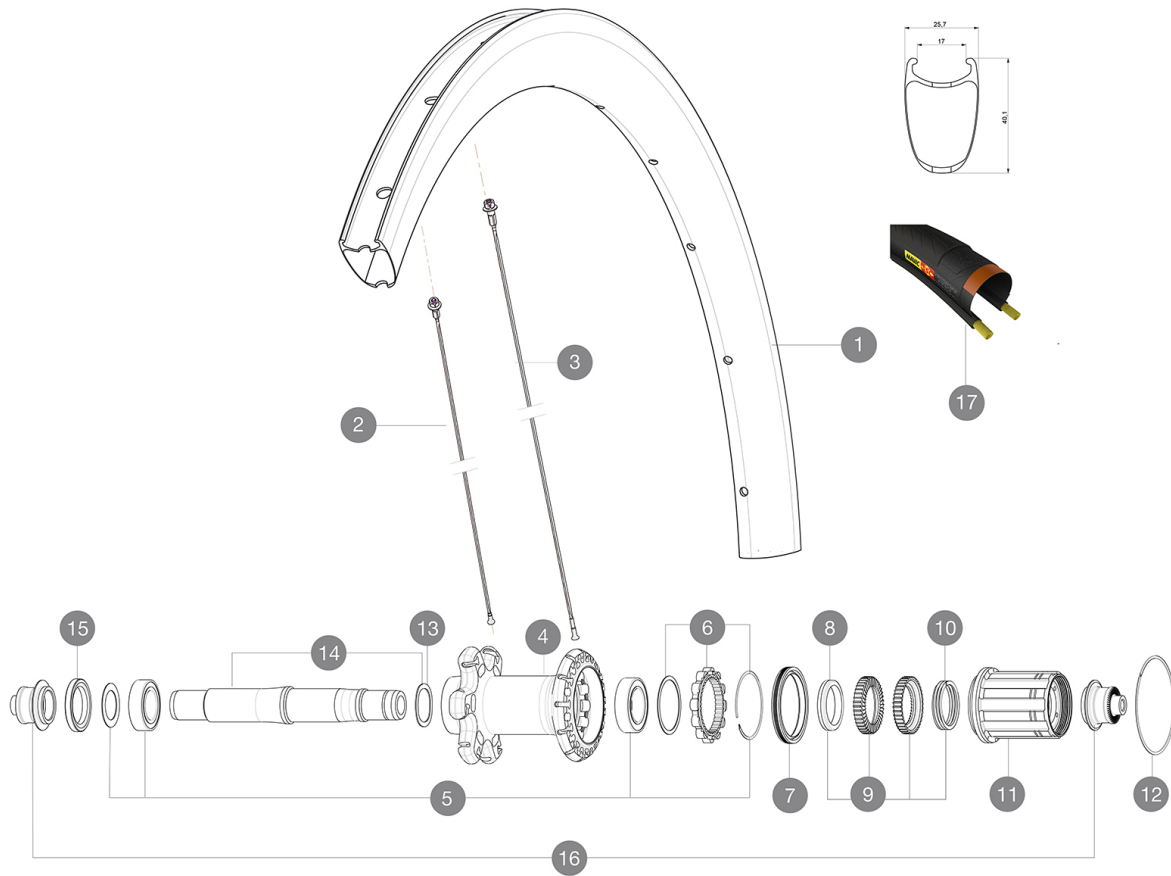

**MAVIC** *Cosmic Pro Carbon SL C*

ASTM CATEGORY 1 : road only  
 Recommended weight limit : 120kg  
 Recommended tyre sizes: 25 to 52 mm  
 Max. Pressure: 25mm 7.7 bars - 110 PSI

**REFERENCES WHEELS**

R88801	CosProCarbSLCRr+CD	R72001	CosmicProCarbSLCRr
R98301	CosmicProCarbSL C Rr+CD		

**RIMS**

VALVE HOLE  $\bar{A}$  (MM): 6,5 :

1	V4092713	Kit Rear rim Cosmic SL 40 RB
1	V2736413	KIT REAR RIM COSMIC PRO CARBON SL UST 19 - while stock last
1	V2401113	KIT RR RIM COSMIC PRO CARBON SL Clincher - While stock last
	V2690101	KIT CARBON RIM TAPE 21x622mm - FOR CARBON RIM
	V3720101	25mm UST Tape for 19 to 22mm Road Rims

**COMPATIBILITY**

Freewheel: Shimano/Sram or Campagnolo, convertible to XD-R with optional driver body	
Front axle: Quick Release only	
Rear axle: Quick Release only	

**Specifications****RIMS**

- **Material** : 3K carbon fibers
- **Height** : 40 mm
- **Material** : 3K carbon fibers
- **Drilling** : traditional
- **Brake track** : carbon with TgMAX technology
- **Valve hole diameter** : 6.5 mm
- **Tyre** : clincher
- **Internal width** : 17 mm
- **ETRTO size** : 622x17C
- **Recommended tyre sizes** : 25 to 52 mm
- **Height** : 40 mm
- **Drilling** : traditional
- **Brake track** : carbon with TgMAX technology
- **Valve hole diameter** : 6.5 mm
- **Tyre** : clincher
- **Internal width** : 17 mm
- **ETRTO size** : 622x17C

**VERSIONS**

- **Color** : Black only

**WHEEL WEIGHTS**

Wheel weight 825