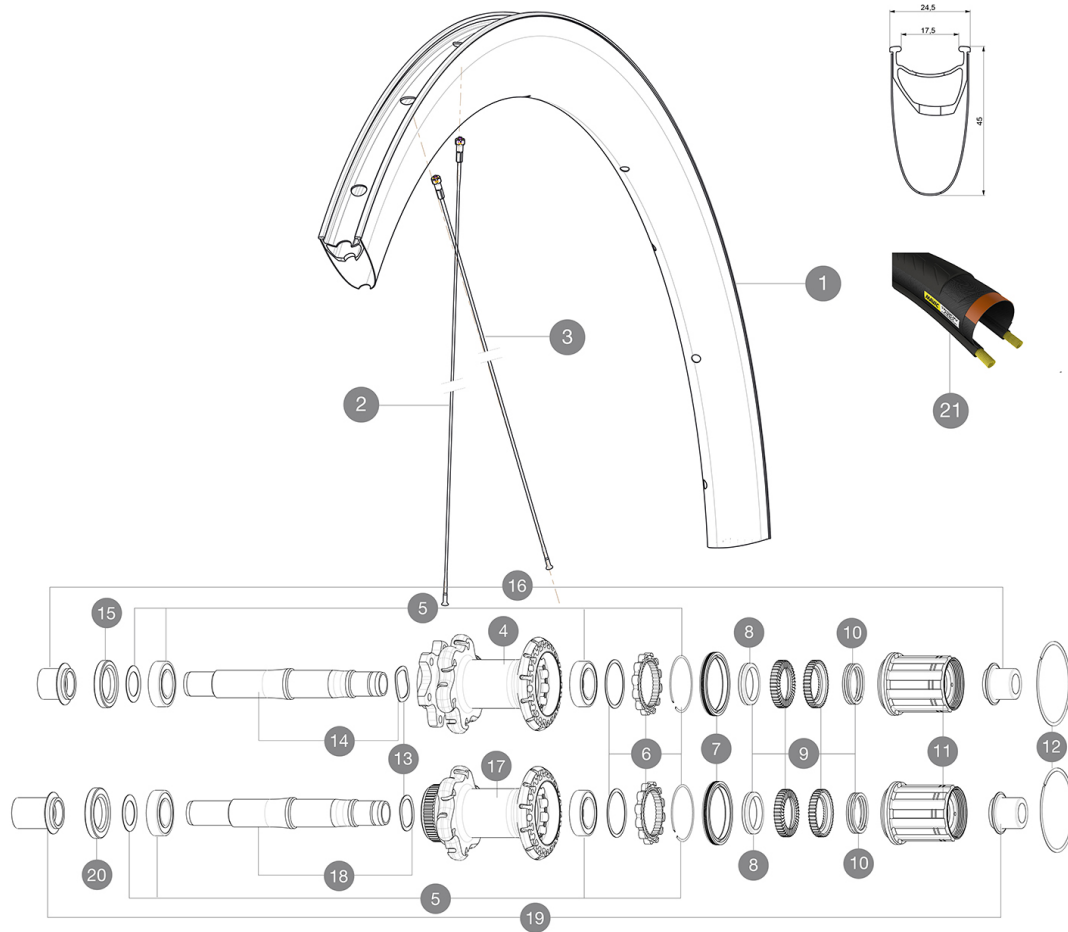

MAVIC *Cosmic Pro Carbon Disc*

ASTM CATEGORY 1 : road only

Recommended weight limit : 120kg

Recommended tire sizes: 25 to 32 mm

Max. Pressure: 23mm 8.7 bars - 125 psi, 25/28mm 7.7 bars - 110 psi

Max. Pressure: 25mm 7.7 bars - 110 PSI

REFERENCES WHEELS

R80901	CosProCarD6BRr12x142	R87001	CosProCarDCLRr12x142
R99481	CosProCarDCLRr12x142Cus		

RIMS

&NBSP;:

1	V2408013	KIT REAR RIM COSMIC PRO CARBON DISC CLINCHER

SPOKES

2	V3663701	KIT 12 FRT/ND5 BUTTED AERO STAINLESS SPOKE 294 + alu nipple
2	V2274901	KIT 12 FT/ND5 BTD SPK 294mm/WIDE ALU NIPPLE - while stock la
3	V2274601	KIT 12 DS BTD AERO SPK 277mm/ALU NIPPLE - while stock last
3	V3663501	KIT 12 BUTTED AERO STAINLESS SPOKE 277 + alu nipple + washer

HUB SHELLS

4	N/A	HUB BODY
5	V2560201	KIT ID360 BEARINGS 15/28/7 + 17/28/7
6	V2252701	KIT ID360 INSERT SHAPED EAR LOBE > 2017
7	V2251601	KIT ID360 SEAL + GREASE
8	V2500501	KIT ID360 3 PADS NOISE REDUCING
9	V2251701	KIT ID360 2 RATCHETS + SPRING + GREASE
10	V2251801	KIT 3 ID360 ROAD SPRINGS
11	V3430101	HG11 Freewheel Body ID360
12	V2252201	KIT 2 REAR HUB RETENTION RINGS 48mm
13	V2251501	KIT 3 ID360 WAVE WASHERS
14	V2251301	KIT ID360 AXLE DISC 6 BOLTS
15	V2251001	KIT ID360 HUB THREADED CAP UB+DISC 6 BOLTS (large) - while s
17	N/A	HUB BODY

18	V2251401	KIT ID360 AXLE DISC CENTER LOCK
20	V2251101	KIT ID360 HUB THREADED CAP DISC CENTER LOCK

TYRES

21	37805525	YksionProPowerLinkWH

ADAPTERS

16	B4989601	ADAPTER Rr 12x142mm ID360 (6bolt)
19	B4989901	ADAPTER Rr 12x142mm ID360 (CLock)