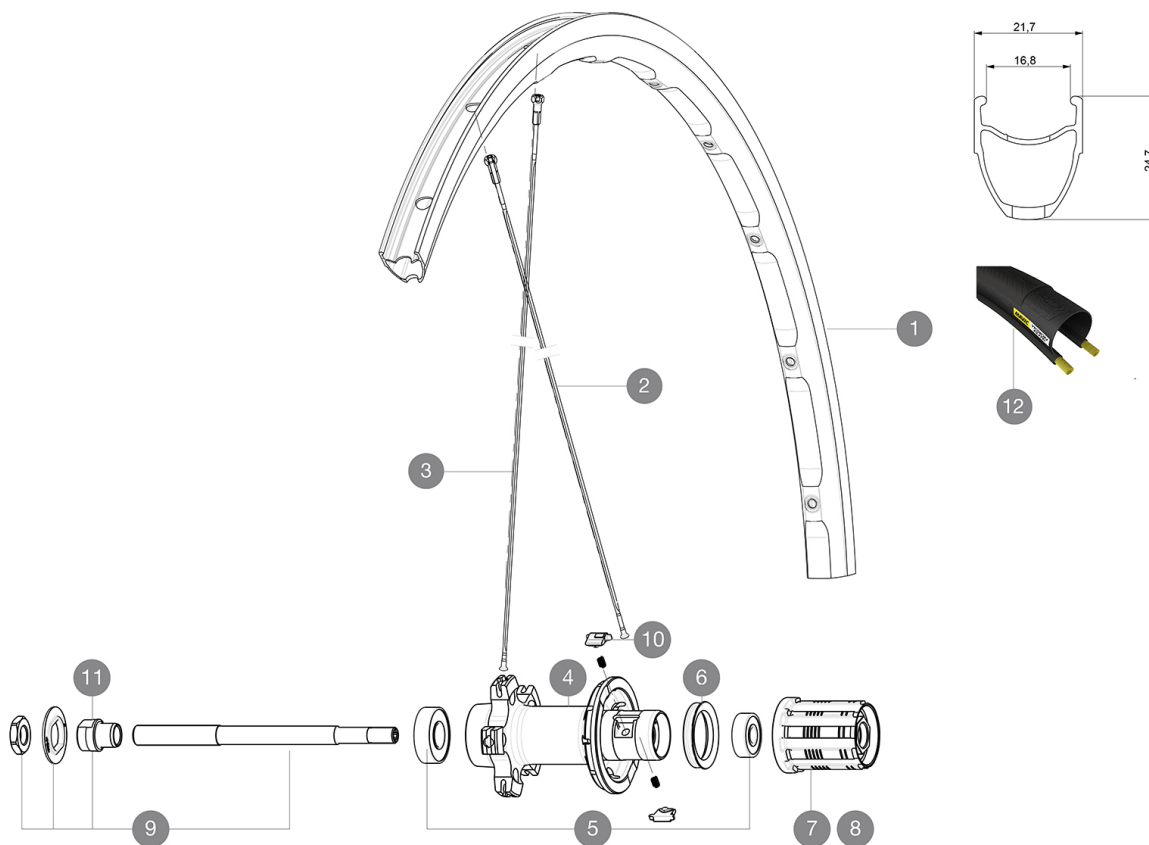

ASTM CATEGORY 1 : road only
Recommended weight limit : 120kg
Recommended tire sizes: 25 to 32 mm
Max. Pressure: 23mm 8.7 bars - 125 psi, 25/28mm 7.7 bars - 110 psi
Max. Pressure: 25mm 7.7 bars - 110 PSI

REFERENCES WHEELS

R81001	Ksyrium 17 Rr Black	R81002	Ksyrium 17 Rr Blue

RIMS

&NBSP;:

1	V2409213	KIT REAR RIM KSYRIUM BLUE 17C
1	V2409013	KIT REAR RIM KSYRIUM BLACK 17C

SPOKES

2	V2275801	KIT 12 DS KSYRIUM DISC 12/KSY 17C SPK 274mm
3	V2275701	KIT 12 NDS KSYRIUM DISC 12/KSY 17C SPK 292mm

HUB SHELLS

5	M40660	REAR HUB 608+6001 BEARINGS
6	99500001	FTSL/FTSX FREEHUB BODY SEAL
7	30871101	FTS-L ROAD FREEWHEEL BODY HG11 8/9 compatible
9	99603901	REAR AXLE QRM ROAD 2008
10	M40578	FTSL PAWLS KIT (ROAD WHEELS)
11	99603801	SHORT EXPENSIBLE BEARING SUPPORTS > 2008

TYRES

12	37805725	Yksion Elite