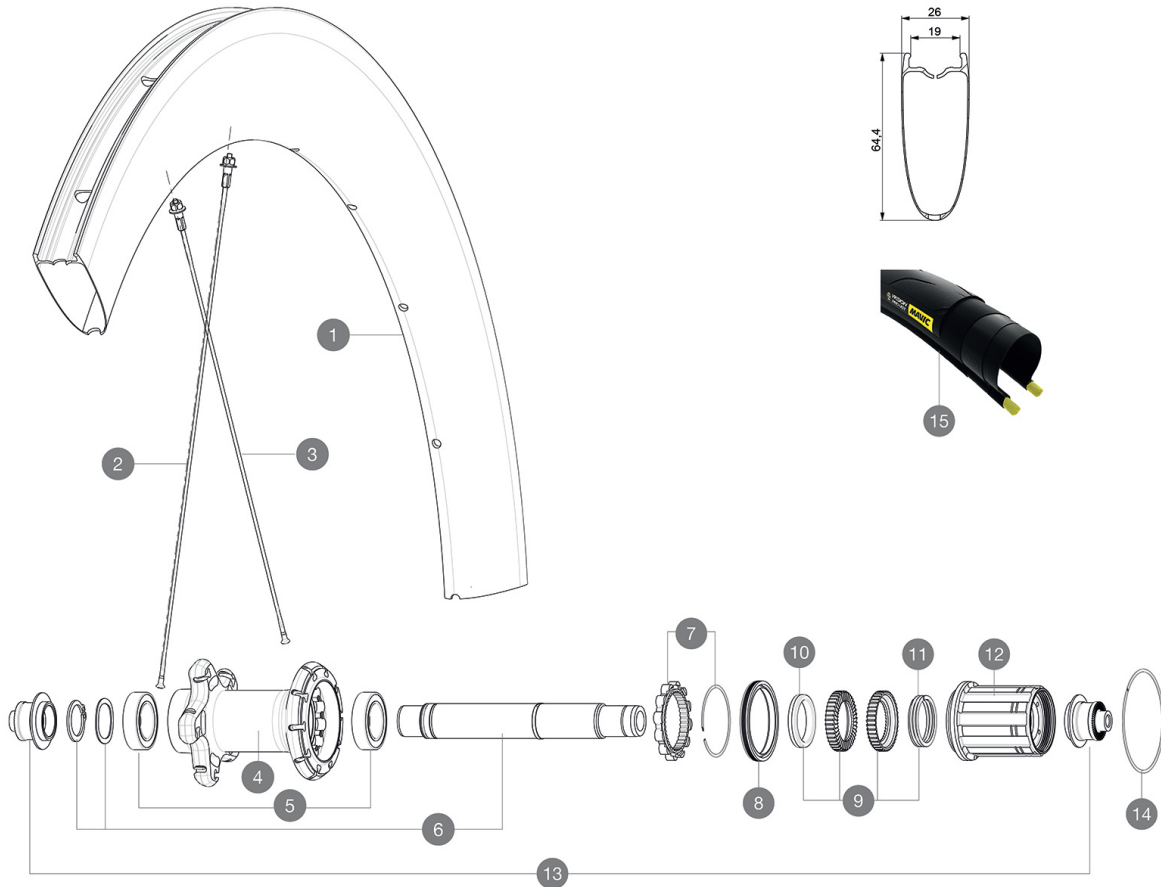

MAVIC *Comete Pro Carbon SL C*

ASTM CATEGORY 1 : road only

Recommended weight limit : 120kg

Recommended tire sizes: 25 to 32 mm

Max. Pressure tubeless: 25mm 6 bars - 87 PSI, 28mm 5 bars - 70 PSI. Max pressure tubetype: 25mm 7 bars - 102 PSI

Max. Pressure: 25mm 7.7 bars - 110 PSI

REFERENCES WHEELS

R93601 Com Pro Car SL USTRr

R99501 CometProCarb SLC RrCustom

**RIMS**

&NBSP;:

1	V2739313	KIT REAR RIM COMETE PRO CARBON UST
1	V2737113	KIT REAR RIM COMETE PRO CARBON SL UST 19 - while stock last
1	V2733113	KIT REAR RIM COMETE PRO CARBON SL UST - while stock last
	V2690101	KIT CARBON RIM TAPE 21x622mm - FOR CARBON RIM
	V3720101	25mm UST Tape for 19 to 22mm Road Rims

Specifications

RIMS

- Material : 3K carbon fibers
- Material : 3K carbon fibers
- Height : 64mm
- Height : 64mm
- Drilling : traditional
- Drilling : traditional
- Brake track : carbon with TgMAX technology
- Brake track : carbon with TgMAX technology
- Valve hole diameter : 6.5 mm
- Valve hole diameter : 6.5 mm
- Tire : clincher
- Tyre : UST Tubeless and tubetype
- Internal width : 17 mm
- Internal width : 19 mm
- ETRTO size : 622x17C

VERSIONS

- Color : Black only
- Color : Black only

WHEEL WEIGHTS

Wheel weight 895