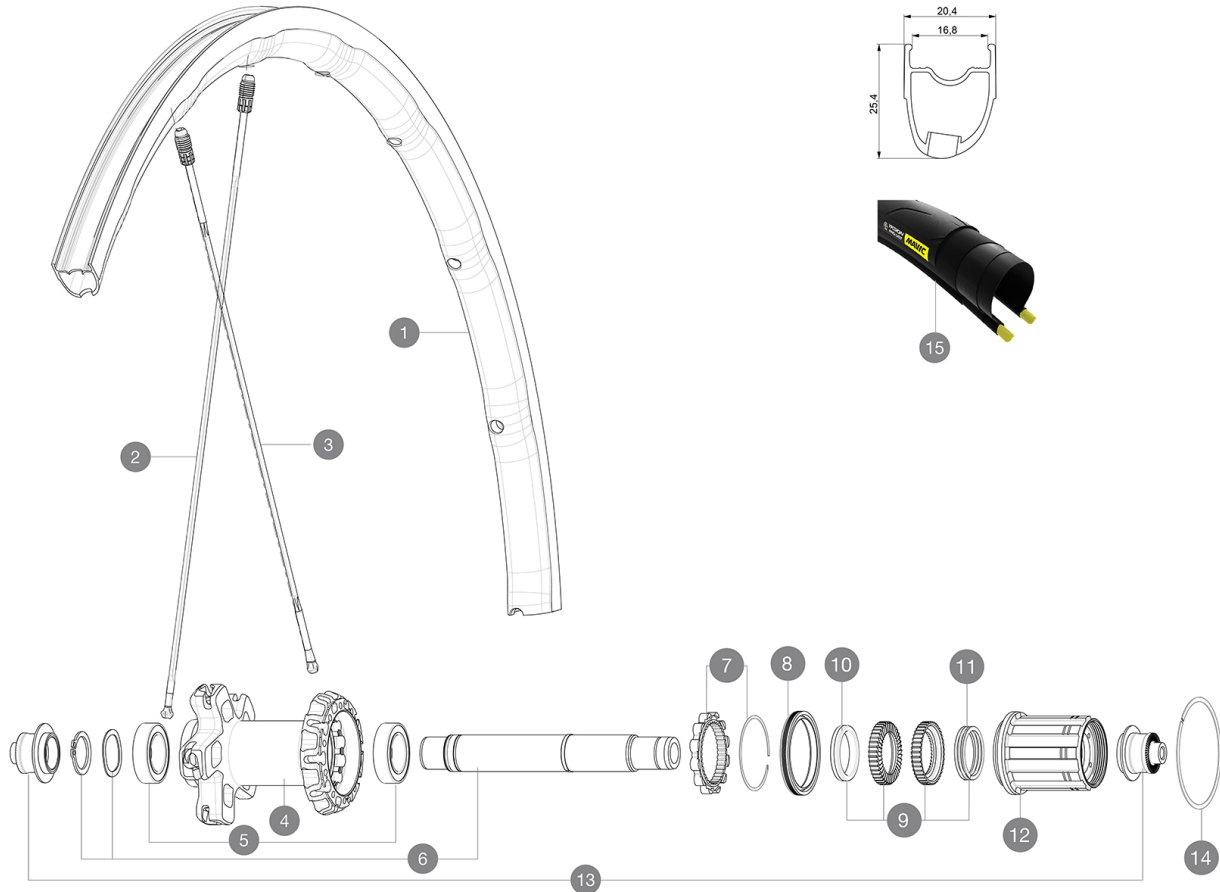

MAVIC Ksyrium Pro UST

ASTM CATEGORY 2 : road and offroad with jumps less than 15cm

For a longer longevity of the wheel, Mavic recommends that the total weight supported by the wheels don't exceed 120kg, bike included

Recommended tyre sizes: 25 to 32 mm

Max. Pressure: see indication on wheel and tyre. If they differ, use the lower of the 2

Max. Pressure tubeless: 25mm 7 bars - 100 PSI, 28mm 6 bars - 87 PSI. Max pressure tubetype: 25/28mm 7,7 bars - 110 PSI

REFERENCES WHEELS

R17231 Ksy Pro UST Rr

RIMS

&NBSP;:

1	V2730713	KIT REAR RIM KSYRIUM PRO UST

SPOKES

2	10844701	KIT 10 DS R-SYS SL/SLR TUB ALU BTD SPK 297,5mm
3	V2278101	KIT 1 FT 285,5/1 RR KSYRIUM PRO UST SPK 273,5 - while stock
3	V2270501	KIT 12 DS KSY PRO/PRO DISC/SL C/PRO EXA SPK 273,5mm

HUB SHELLS

4	N/A	HUB BODY
5	V2560401	KIT 2 BEARINGS 17x28x7 + WAVED WASHER + CLIP
6	V2252801	KIT ID360 UB REAR AXLE W/CLIP/WAVED WASHER
7	V2252701	KIT ID360 INSERT SHAPED EAR LOBE > 2017
8	V2251601	KIT ID360 SEAL + GREASE
9	V2251701	KIT ID360 2 RATCHETS + SPRING + GREASE
10	V2500501	KIT ID360 3 PADS NOISE REDUCING
11	V2251801	KIT 3 ID360 ROAD SPRINGS
12	V3430101	HG11 Freewheel Body ID360
14	V2252201	KIT 2 REAR HUB RETENTION RINGS 48mm

TYRES

15	39938825	Yksion Pro UST 700x25

ADAPTERS

13	V2253101	KIT REAR AXLE ADAPTOR QUICK RELEASE ID360