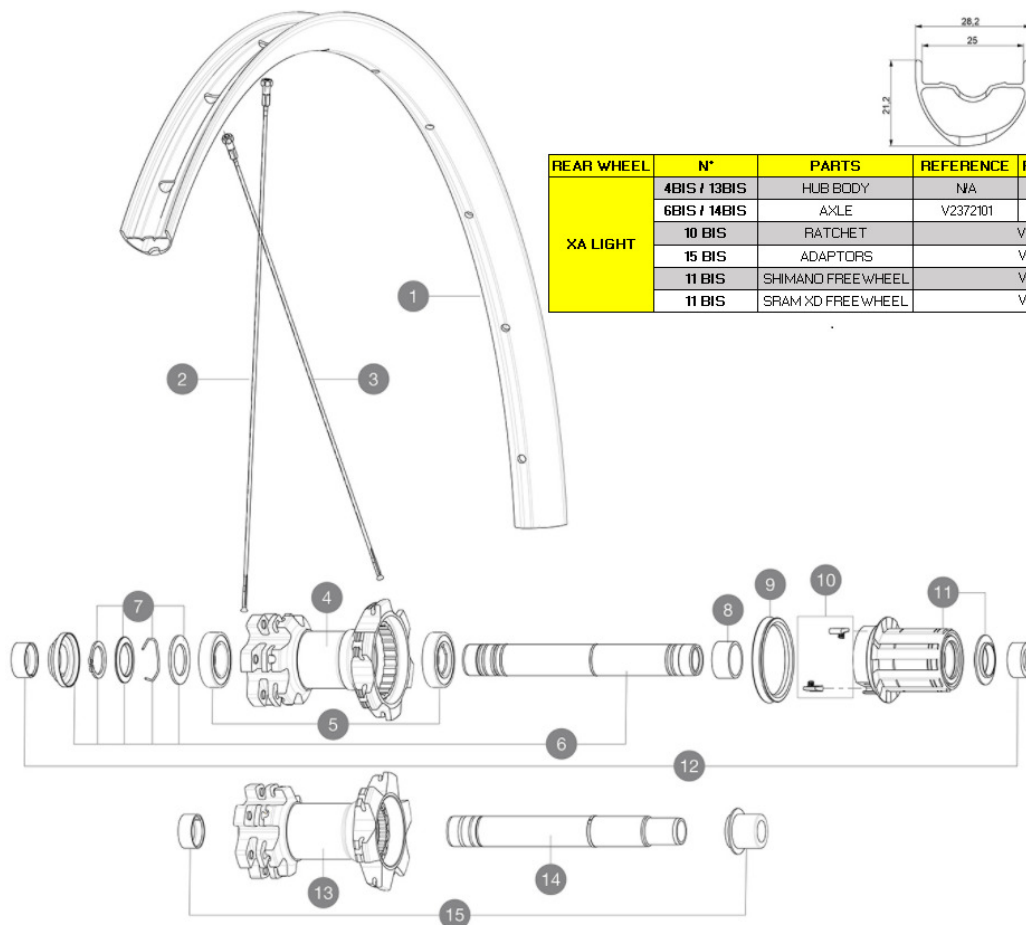

ASTM CATEGORY 3 : CROSS COUNTRY AND TRAIL RIDING

For a longer longevity of the wheel, Mavic recommends that the total weight supported by the wheels don't exceed 120kg, bike included

Recommended tyre sizes: 46mm to 64mm (1.8" to 2.5")

REFERENCES WHEELS

R22261	Xa Light 27,5 Bst Rr	R22671	Xa Light 27,5 Rr Bst XD
R22661	Xa Light 27,5 Rr XD	R22251	Xa Light 27,5 Rr

REAR WHEEL	N°	PARTS	REFERENCE	REFERENCE BOOST
XA LIGHT	4 BIS / 13 BIS	HUB BODY	N/A	N/A
	6 BIS / 14 BIS	AXLE	V2372101	V2372201
	10 BIS	RATCHET		V2375201
	15 BIS	ADAPTORS		V2510701
	11 BIS	SHIMANO FREEWHEEL		V3780101
	11 BIS	SRAM XD FREEWHEEL		V3740101

Specifications

RIMS

- **Material** : S6000 Aluminum
- **Joint** : SUP
- **Drilling** : traditional
- **Valve hole diameter** : 6.5 mm
- **Tyre** : UST Tubeless and tubetype
- **Internal width** : 25 mm
- **ETRTO size 27.5"** : 584x25TSS
- **ETRTO size 29"** : 622x25TSS

VERSIONS

- **Color** : Black only
- **Disc standard** : 6 Bolts only
- **Hub width** : Boost (front 110, rear 148) or Non-Boost (front 100, rear 135/142)

WHEEL WEIGHTS

Weight Rear 27.5": 935
Weight Rear 29": 975