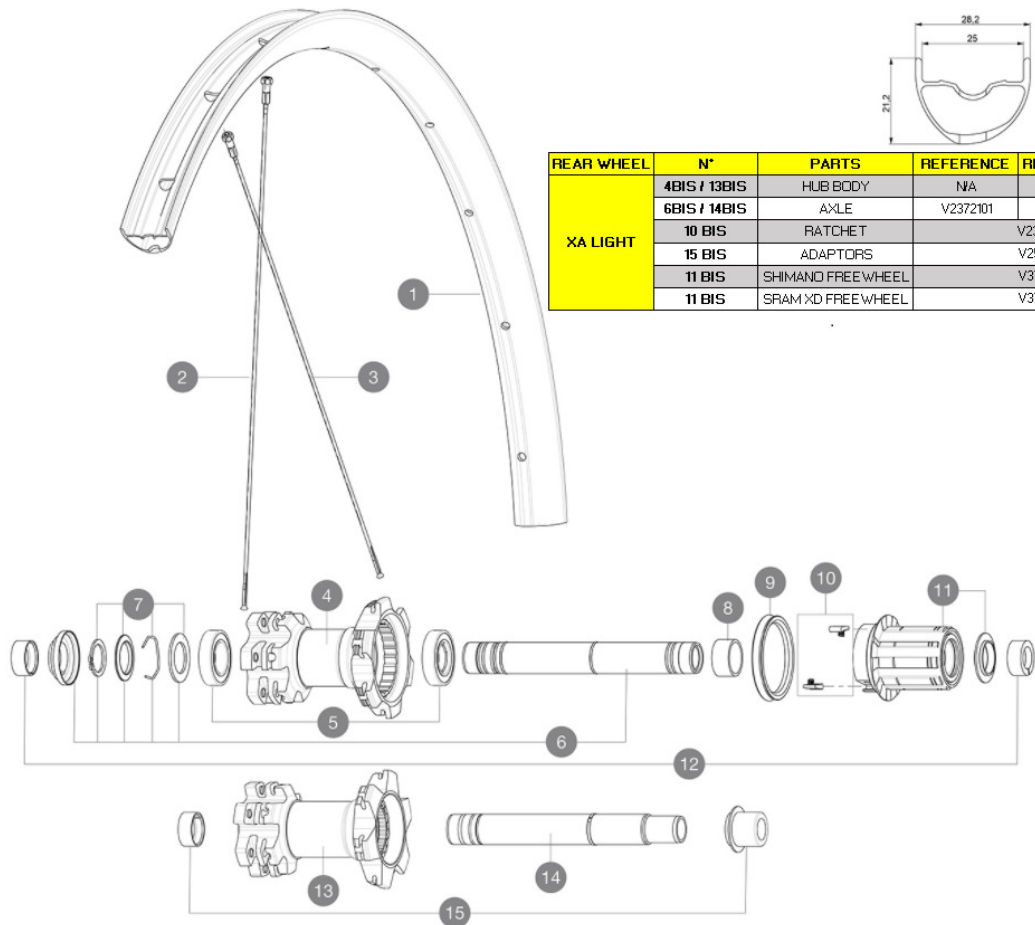

Recommended tyre sizes: 46mm to 64mm (1.8" to 2.5")

**REFERENCES WHEELS**

R22271	Xa Light 29 Rr	R22621	Xa Light 29 Rr XD
R22281	Xa Light 29 Bst Rr	R22631	Xa Light 29 Rr Bst XD

REAR WHEEL	N°	PARTS	REFERENCE	REFERENCE BOOST
XA LIGHT	4BIS / 13BIS	HUB BODY	N/A	N/A
	6BIS / 14BIS	AXLE	V2372101	V2372201
	10 BIS	RATCHET		V2375201
	15 BIS	ADAPTORS		V2510701
	11 BIS	SHIMANO FREEWHEEL		V3780101
	11 BIS	SRAM XD FREEWHEEL		V3740101

### SPOKES

- **Material** : steel
- **Shape** : straight pull, round, double butted
- **Count** : 24 front and rear
- **Lacing** : front and rear crossed 2

### VERSIONS

- **Disc standard** : 6 Bolts only
- **Hub width** : Boost (front 110, rear 148) or Non-Boost (front 100, rear 135/142)

### WHEEL WEIGHTS