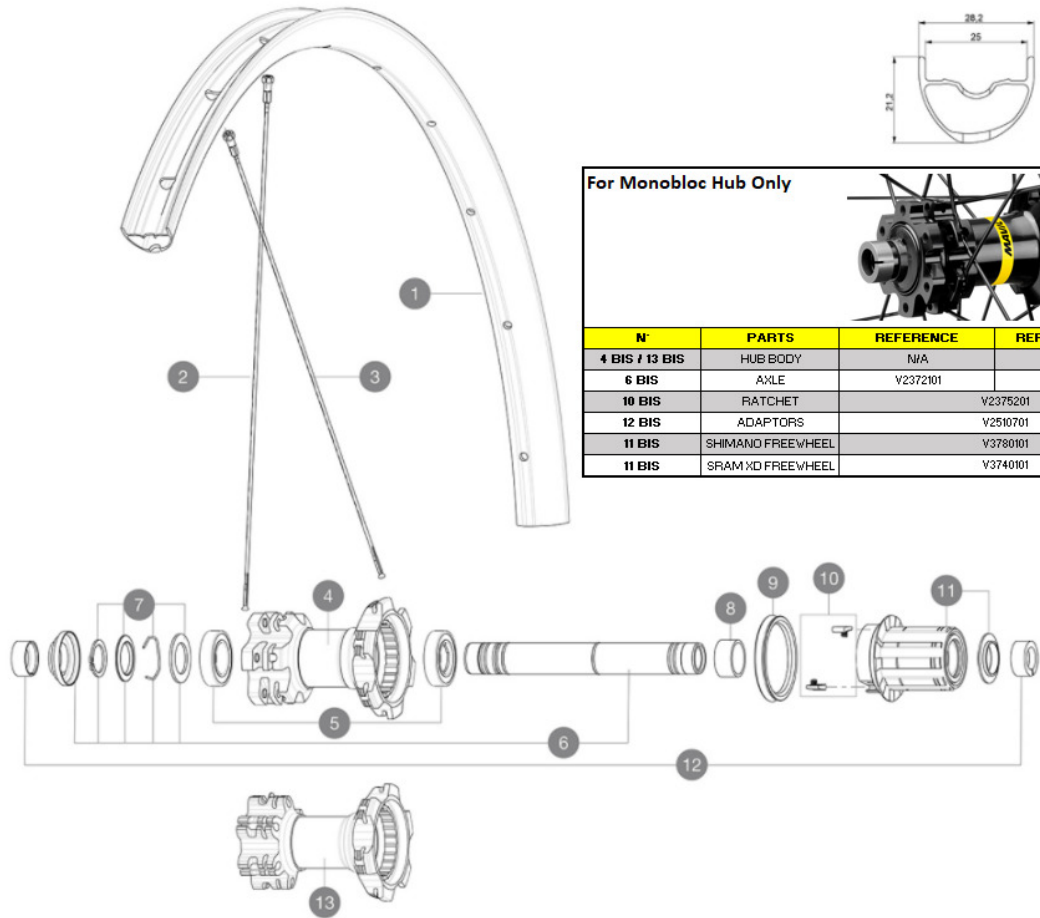

**ASTM CATEGORY 3 : CROSS COUNTRY AND TRAIL RIDING**

For a longer longevity of the wheel, Mavic recommends that the total weight supported by the wheels don't exceed 120kg, bike included  
Recommended tyre sizes: 46mm to 64mm (1.8" to 2.5")

**REFERENCES WHEELS**

R18021	Xa27,5RrBst	R22651	Xa 27,5 Rr Bst XD
R22641	Xa 27,5 Rr XD	R17361	Xa27,5Rr

For Monobloc Hub Only

N°	PARTS	REFERENCE	REFERENCE BOOST
4 BIS / 13 BIS	HUB BODY	N/A	N/A
6 BIS	AXLE	V2372101	V2372201
10 BIS	RATCHET		V2375201
12 BIS	ADAPTORS		V2510701
11 BIS	SHIMANO FREEWHEEL		V3780101
11 BIS	SRAM XD FREEWHEEL		V3740101

**RIMS**

- **Material** : S6000 Aluminum
- **Joint** : SUP
- **Drilling** : traditional
- **Valve hole diameter** : 6.5 mm
- **Tyre** : UST Tubeless and tubetype
- **Internal width** : 25 mm
- **ETRTO size 27.5"** : 584x25TSS
- **ETRTO size 29"** : 622x25TSS

**VERSIONS**

- **Color** : Black only
- **Disc standard** : 6 Bolts only
- **Hub width** : Boost (front 110, rear 148) or Non-Boost (front 100, rear 135/142)

**WHEEL WEIGHTS**

- Weight Rear 27.5": 965
- Weight Rear 29": 1005