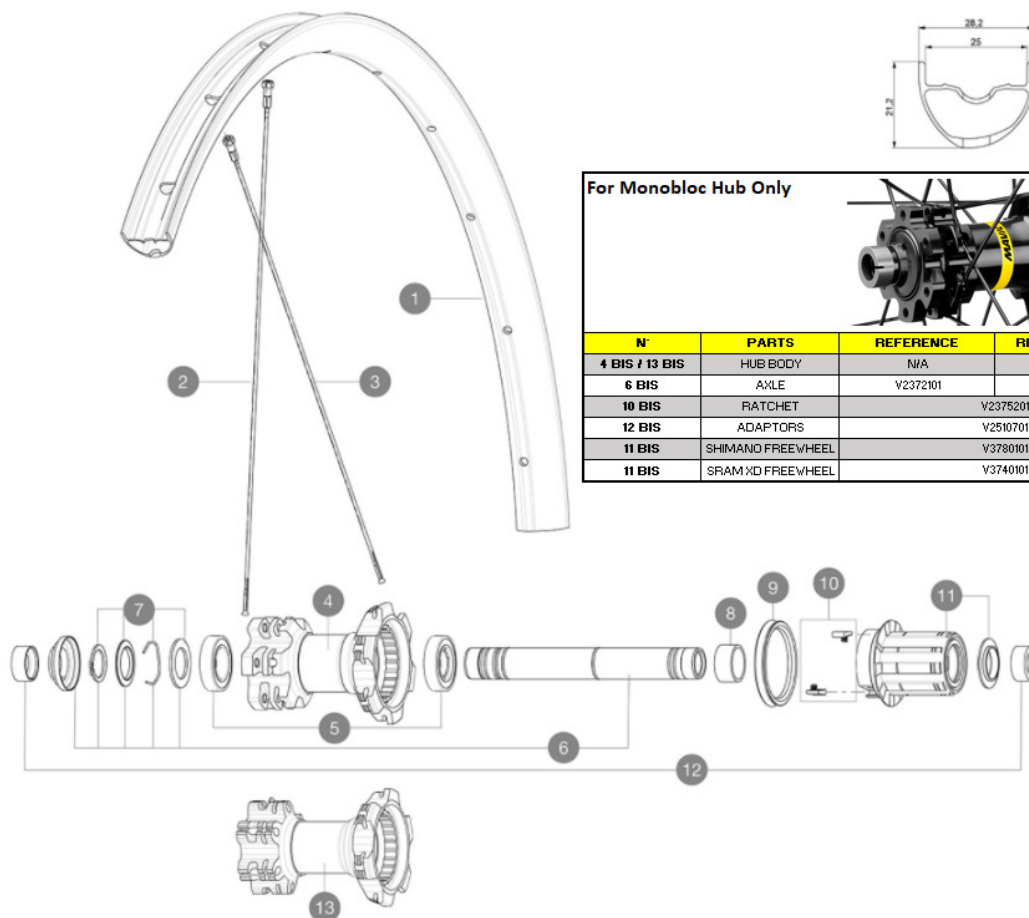

## ASTM CATEGORY 3 : CROSS COUNTRY AND TRAIL RIDING

For a longer longevity of the wheel, Mavic recommends that the total weight supported by the wheels don't exceed 120kg, bike included

Recommended tyre sizes: 46mm to 64mm (1.8" to 2.5")

## REFERENCES WHEELS

R17381	Xa29Rr	R22681	Xa 29 Rr XD
R18031	Xa29RrBst	R22691	Xa 29 Rr Bst XD

**For Monobloc Hub Only**

N°	PARTS	REFERENCE	REFERENCE BOOST
<b>4 BIS / 13 BIS</b>	HUB BODY	N/A	N/A
<b>6 BIS</b>	AXLE	V2372101	V2372201
<b>10 BIS</b>	RATCHET		V2375201
<b>12 BIS</b>	ADAPTORS		V2510701
<b>11 BIS</b>	SHIMANO FREEWHEEL		V3780101
<b>11 BIS</b>	SRAM XD FREEWHEEL		V3740101

### SPOKES

- **Material** : steel
- **Shape** : straight pull, round
- **Count** : 24 front and rear
- **Lacing** : front and rear crossed 2

### WHEEL WEIGHTS