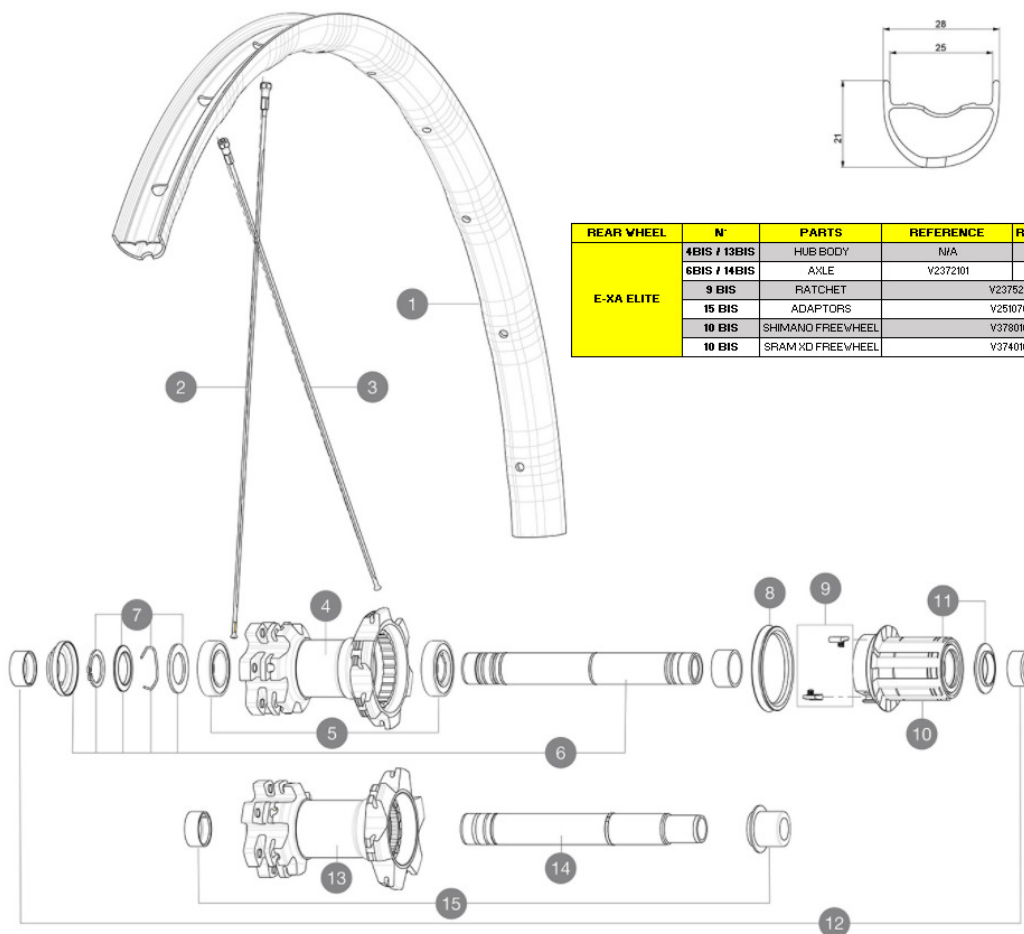

ASTM CATEGORY 3 : CROSS COUNTRY AND TRAIL RIDING

For a longer longevity of the wheel, Mavic recommends that the total weight supported by the wheels don't exceed 120kg, bike included

Recommended tyre sizes: 46mm to 64mm (1.8" to 2.5")

REFERENCES WHEELS

R22591 E-Xa Elite 29 Rr Bst XD R22241 E-Xa Elite 29 Bst Rr

REAR WHEEL	N°	PARTS	REFERENCE	REFERENCE BOOST
E-XA ELITE	4BIS / 13BIS	HUB BODY	N/A	N/A
	6BIS / 14BIS	AXLE	V2372101	V2372201
	9 BIS	RATCHET		V2375201
	15 BIS	ADAPTORS		V2510701
	10 BIS	SHIMANO FREEWHEEL		V3780101
	10 BIS	SRAM XD FREEWHEEL		V3740101

- **Front and rear bodies** : aluminum
 - **Axle material** : aluminum
- Auto adjust sealed cartridge bearings (QRM Auto)
- **Freewheel** : ITS-4 QRM Auto alloy

VERSIONS

- **Color** : Black only
- **Disc standard** : 6 Bolts only
- **Hub width** : Boost only (front 110, rear 148)

WHEEL WEIGHTS