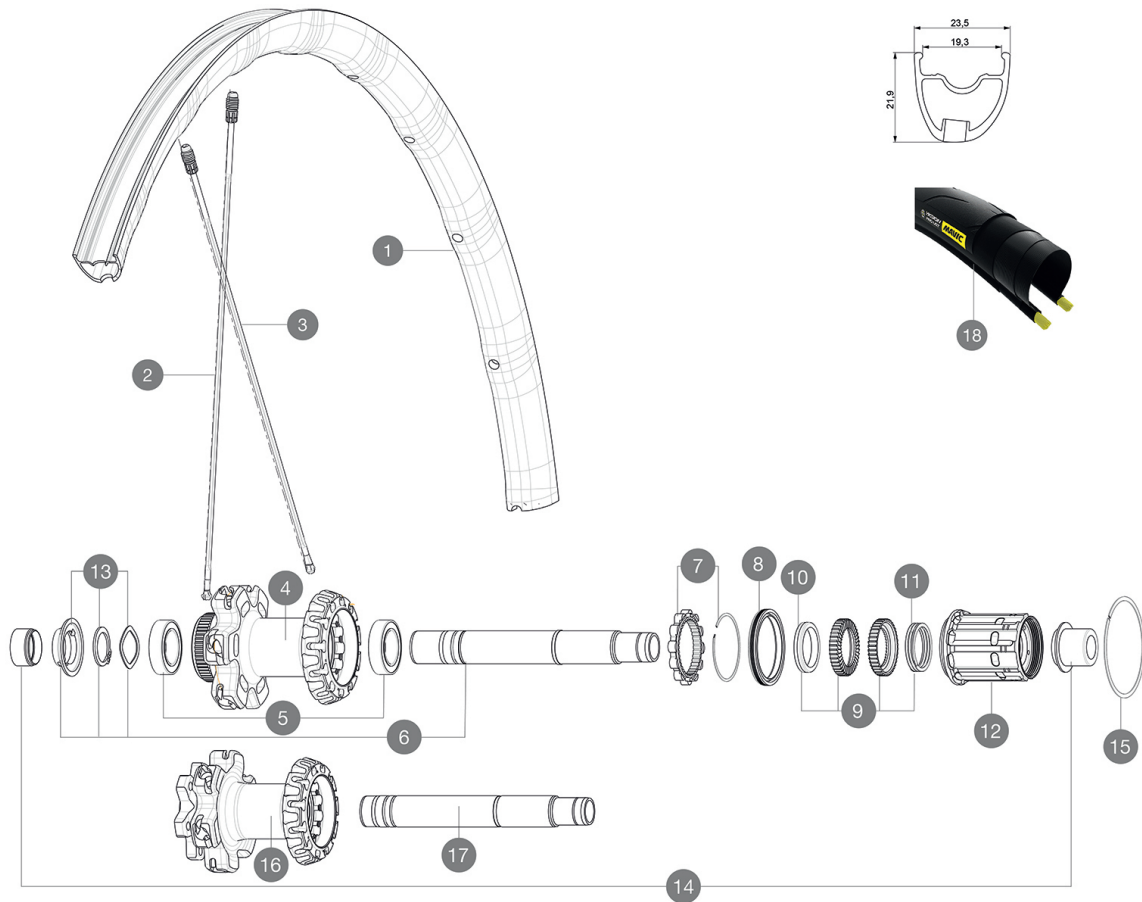

MAVIC Ksyrium Pro Disc UST

ASTM CATEGORY 2 : road and offroad with jumps less than 15cm

For a longer longevity of the wheel, Mavic recommends that the total weight supported by the wheels don't exceed 120kg, bike included

Recommended tyre sizes: 25 to 32 mm

Max. Pressure: see indication on wheel and tyre. If they differ, use the lower of the 2

Max. Pressure tubeless: 25mm 6 bars - 87 PSI, 28mm 5 bars - 70 PSI. Max pressure tubetype: 25mm 7 bars - 102 PSI

REFERENCES WHEELS

R20441 Ksy Pro UST D6B12x142Rr

R20451 KsyPro UST DCL12x142Rr

RIMS

&NBSP::

1 V2731713 KIT REAR RIM KSYRIUM PRO DISC UST 19C

SPOKES

2 V2730515 KIT 1 FT/1 NDS STAMPED BTD ALU SPOKE 291.5mm - while stock I
2 V2272501 KIT 12 FT/NDS KSYRIUM PRO D/ALLROAD PRO SPK 291,5mm
3 V2272601 KIT 12 DS KSYRIUM PRO D 17C/ALLROAD PRO SPK 277mm

HUB SHELLS

4 N/A HUB BODY
5 V2560401 KIT 2 BEARINGS 17x28x7 + WAVED WASHER + CLIP
6 V2252901 KIT ID360 CENTER LOCK 135/142mm AXLE W/CLIP
7 V2252701 KIT ID360 INSERT SHAPED EAR LOBE > 2017
8 V2251601 KIT ID360 SEAL + GREASE
9 V2251701 KIT ID360 2 RATCHETS + SPRING + GREASE
10 V2500501 KIT ID360 3 PADS NOISE REDUCING
11 V2251801 KIT 3 ID360 ROAD SPRINGS
12 V3430101 HG11 Freewheel Body ID360
15 V2252201 KIT 2 REAR HUB RETENTION RINGS 48mm
16 N/A HUB BODY
17 V2253001 KIT ID360 6 BOLTS 135/142mm AXLE WITH CIRCLIP

TYRES

18 39938825 Yksion Pro UST 700x25

ADAPTERS

14 V2510701 ID360V2RrAxleAdapt12x142/148
V2510901 ID360 EVO RrAxleAdpt12x135/150
V2510801 ID360 V2 RrAxleAdapt9x135