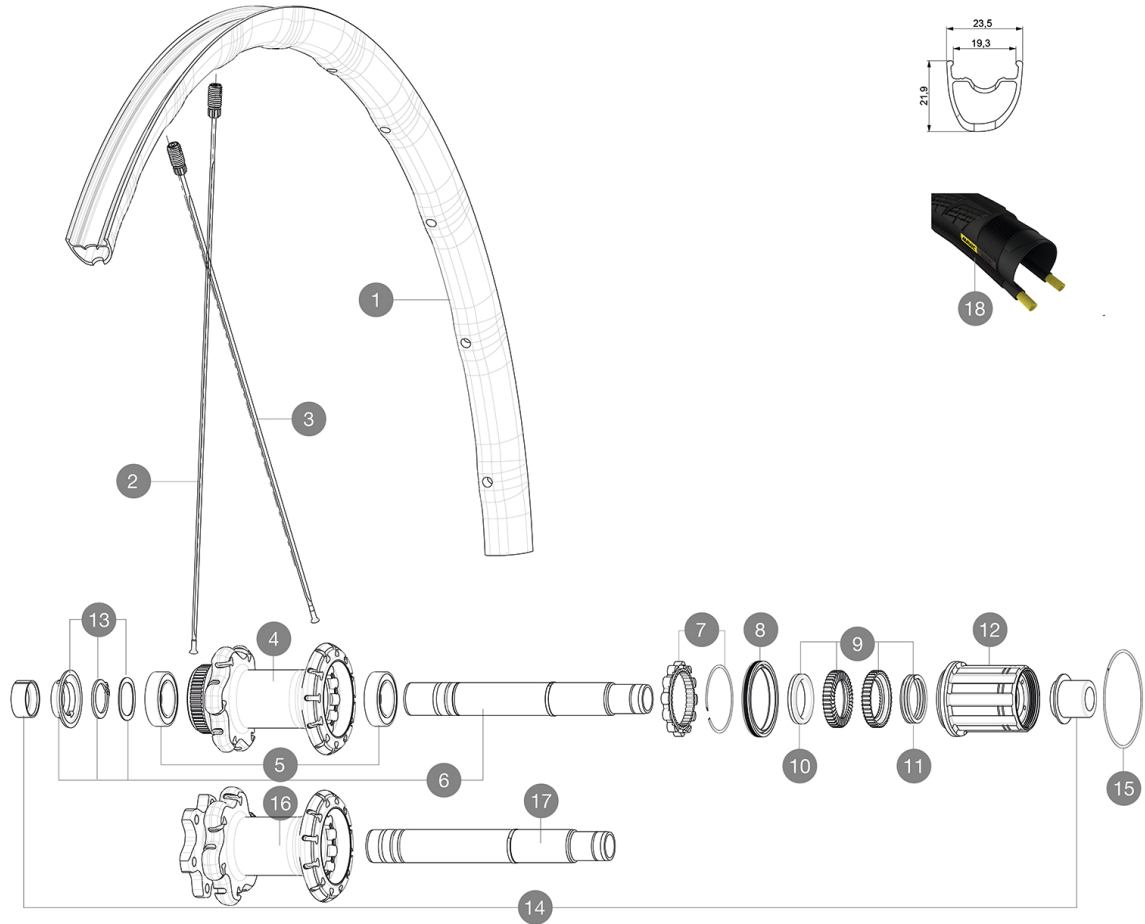

MAVIC Allroad Elite UST Disc

ASTM CATEGORY 2 : road and offroad with jumps less than 15cm

For a longer longevity of the wheel, Mavic recommends that the total weight supported by the wheels don't exceed 120kg, bike included

Recommended tyre sizes: 28 to 62 mm (1.1" to 2.5")

Max. Pressure: see indication on wheel and tyre. If they differ, use the lower of the 2

Max. Pressure: 30mm 5.8 bars - 85 PSI / 40mm 4.5 bars - 65 PSI

REFERENCES WHEELS

R20551 Allroad El D6B 12x142Rr

R20571 Allroad El DCL 12x142Rr

RIMS

&NBSP;:

1	V2731913	KIT REAR RIM ALLROAD PRO/ELITE UST While Stocks lasts
	V2620101	UST RIM TAPE 25mm (for 21-24mm wide rim)

SPOKES

2	V2273201	KIT 12 FRT/NON DRIVE SIDE BUTTED SPOKE 297mm
3	V2273301	KIT 12 DRIVE SIDE BUTTED SPOKE 280mm

HUB SHELLS

4	N/A	HUB BODY
5	V2560401	KIT 2 BEARINGS 17x28x7 + WAVED WASHER + CLIP
6	V2252901	KIT ID360 CENTER LOCK 135/142mm AXLE W/CLIP
7	V2252701	KIT ID360 INSERT SHAPED EAR LOBE > 2017
8	V2251601	KIT ID360 SEAL + GREASE
9	V2251701	KIT ID360 2 RATCHETS + SPRING + GREASE
10	V2500501	KIT ID360 3 PADS NOISE REDUCING
11	V2251801	KIT 3 ID360 ROAD SPRINGS
12	V3430101	HG11 Freewheel Body ID360
13	V2560501	KIT ADJUST. SYSTEM QRM AUTO ID360 for 17x28x7 bearing
15	V2252201	KIT 2 REAR HUB RETENTION RINGS 48mm
16	N/A	HUB BODY
17	V2253001	KIT ID360 6 BOLTS 135/142mm AXLE WITH CIRCLIP

TYRES

18	39949936	Yksion Allroad XL
18	38012230	Yksion Elite Allroad

ADAPTERS

14	V2510701	ID360V2RrAxleAdapt12x142/148
	V2510901	ID360 EVO RrAxleAdpt12x135/150
	V2510801	ID360 V2 RrAxleAdapt9x135