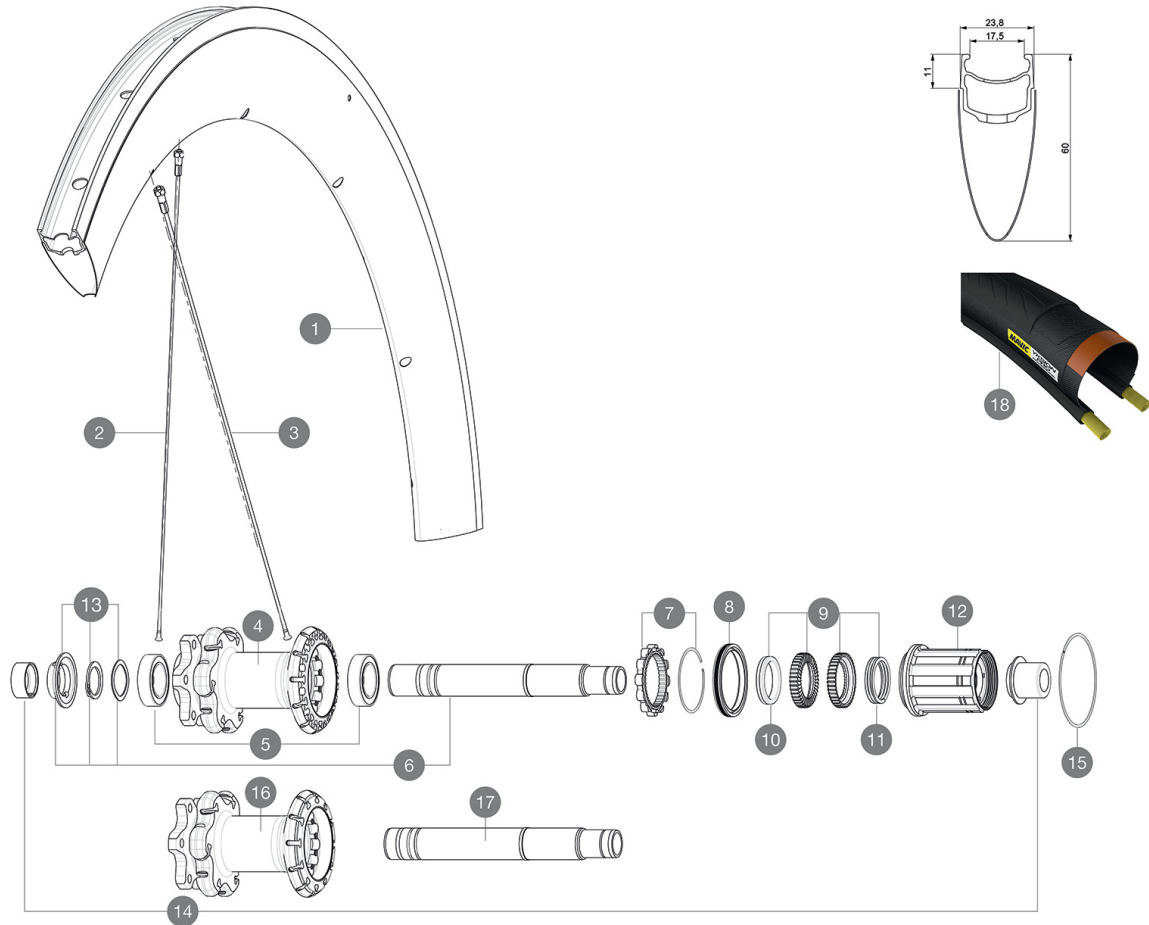

MAVIC *Comete Pro Carbon Disc*

ASTM CATEGORY 1 : road only

For a longer longevity of the wheel, Mavic recommends that the total weight supported by the wheels don't exceed 120kg, bike included

Recommended tyre sizes: 25 to 32 mm

Max. Pressure: 23mm 8.7 bars - 125 psi, 25/28mm 7.7 bars - 110 psi

REFERENCES WHEELS

R20931 ComProCD6B12x142RrSV

R20981 ComProCDCL12x142RrSV

**RIMS**

&NBSP;:

1	V2732313	KIT REAR RIM COMETE PRO CARBON DISC
---	----------	-------------------------------------

HUB SHELLS

4	N/A	HUB BODY
5	V2560401	KIT 2 BEARINGS 17x28x7 + WAVED WASHER + CLIP
6	V2252901	KIT ID360 CENTER LOCK 135/142mm AXLE W/CLIP
7	V2252701	KIT ID360 INSERT SHAPED EAR LOBE > 2017
8	V2251601	KIT ID360 SEAL + GREASE
9	V2251701	KIT ID360 2 RATCHETS + SPRING + GREASE
10	V2500501	KIT ID360 3 PADS NOISE REDUCING
11	V2251801	KIT 3 ID360 ROAD SPRINGS
12	V3430101	HG11 Freewheel Body ID360
13	V2560501	KIT ADJUST. SYSTEM QRM AUTO ID360 for 17x28x7 bearing
15	V2252201	KIT 2 REAR HUB RETENTION RINGS 48mm
16	N/A	HUB BODY
17	V2253001	KIT ID360 6 BOLTS 135/142mm AXLE WITH CIRCLIP

SPOKES

- **Material** : steel
- **Material** : steel
- **Shape** : straight pull, aero, double butted
- **Shape** : straight pull, aero, double butted
- **Nipples** : aluminum, ABS
- **Nipples** : aluminum, ABS
- **Count** : 24 front and rear
- **Count** : 24 front and rear
- **Lacing** : front crossed 2, rear Isopulse
- **Lacing** : front crossed 2, rear Isopulse