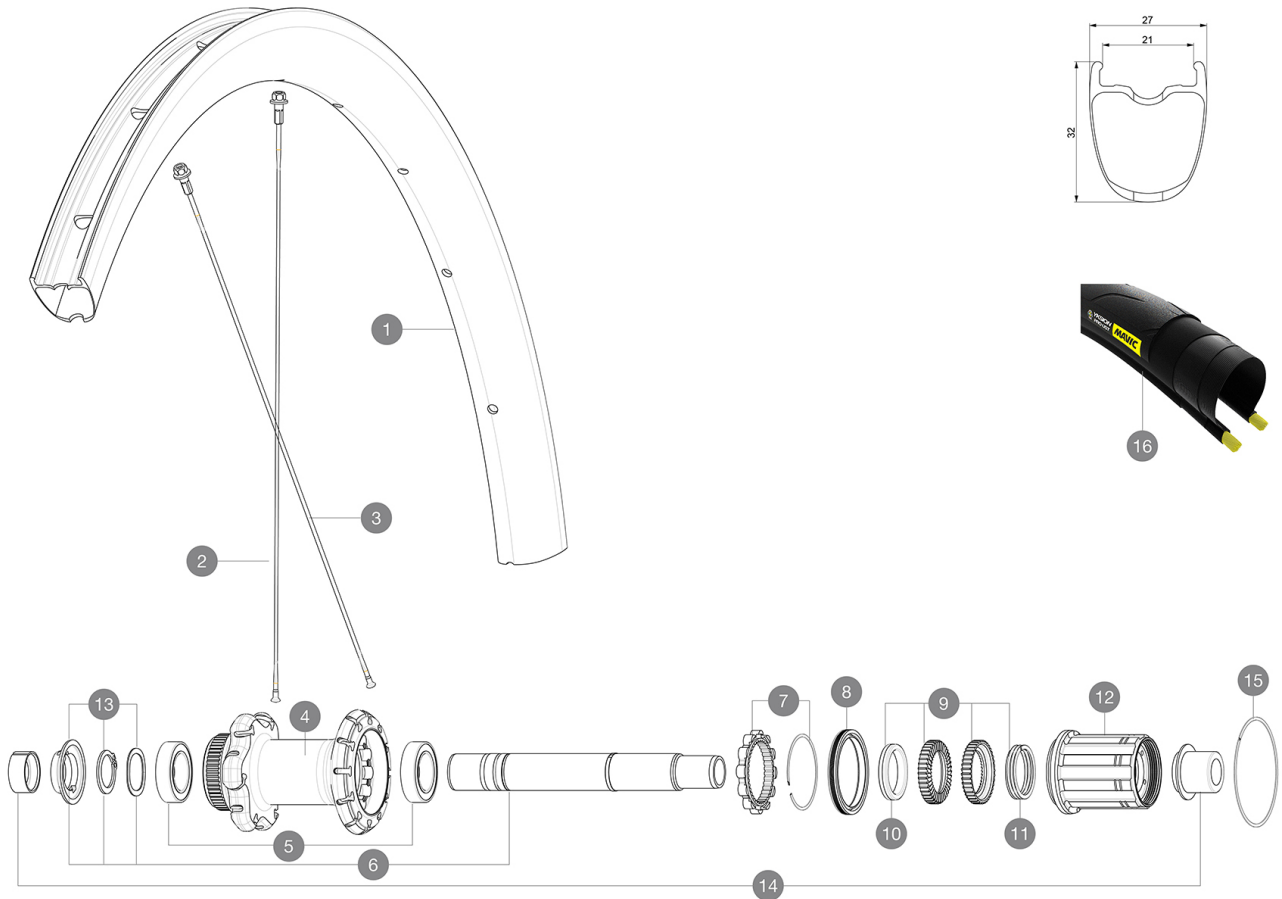

MAVIC Ksyrium Pro Carbon SL UST Disc

ASTM CATEGORY 1 : road only

For a longer longevity of the wheel, Mavic recommends that the total weight supported by the wheels don't exceed 120kg, bike included

Recommended tyre sizes: 25 to 32 mm

Max. Pressure: see indication on wheel and tyre. If they differ, use the lower of the 2

Max. Pressure tubeless: 25mm 6 bars - 87 PSI, 28mm 5 bars - 70 PSI. Max pressure tubetype: 25mm 7 bars - 102 PSI, 28mm 6 bars - 87 PSI

REFERENCES WHEELS

R22941 KsyProCarbSLUST DCL 19 Rr

RIMS

&NBSP;:

1	V4093215	Kit Front/Rear rim Cosmic SL 32 Disc while stock lasts
1	V2737713	KIT REAR RIM KSYRIUM PRO CARBON SL UST Disc - while stock la
	V2620101	UST RIM TAPE 25mm (for 21-24mm wide rim)

SPOKES

2	V3666201	KIT 2 FRt/NDs STAMPED STAINLESS SPOKE 283 KSYRIUM PRO CARBON
2	V3666301	KIT 12 FRt/NDs BUTTED AERO STAINLESS SPOKE 283 KSYRIUM PRO C
3	V3666401	KIT 12 DS BUTTED AERO STAINLESS SPOKE 266 KSYRIUM PRO CARBON

HUB SHELLS

4	N/A	HUB BODY
5	V2560401	KIT 2 BEARINGS 17x28x7 + WAVED WASHER + CLIP
6	V2252901	KIT ID360 CENTER LOCK 135/142mm AXLE W/CLIP
7	V2252701	KIT ID360 INSERT SHAPED EAR LOBE > 2017
8	V2251601	KIT ID360 SEAL + GREASE
9	V2251701	KIT ID360 2 RATCHETS + SPRING + GREASE
10	V2500501	KIT ID360 3 PADS NOISE REDUCING
11	V2251801	KIT 3 ID360 ROAD SPRINGS
12	V3430101	HG11 Freewheel Body ID360
13	V2560501	KIT ADJUST. SYSTEM QRM AUTO ID360 for 17x28x7 bearing
15	V2252201	KIT 2 REAR HUB RETENTION RINGS 48mm

TYRES

16 39938825 Yksion Pro UST 700x25

ADAPTERS

14 V2510701 ID360V2RrAxleAdapt12x142/148
V2510801 ID360 V2 RrAxleAdapt9x135
V2510901 ID360 EVO RrAxleAdpt12x135/150