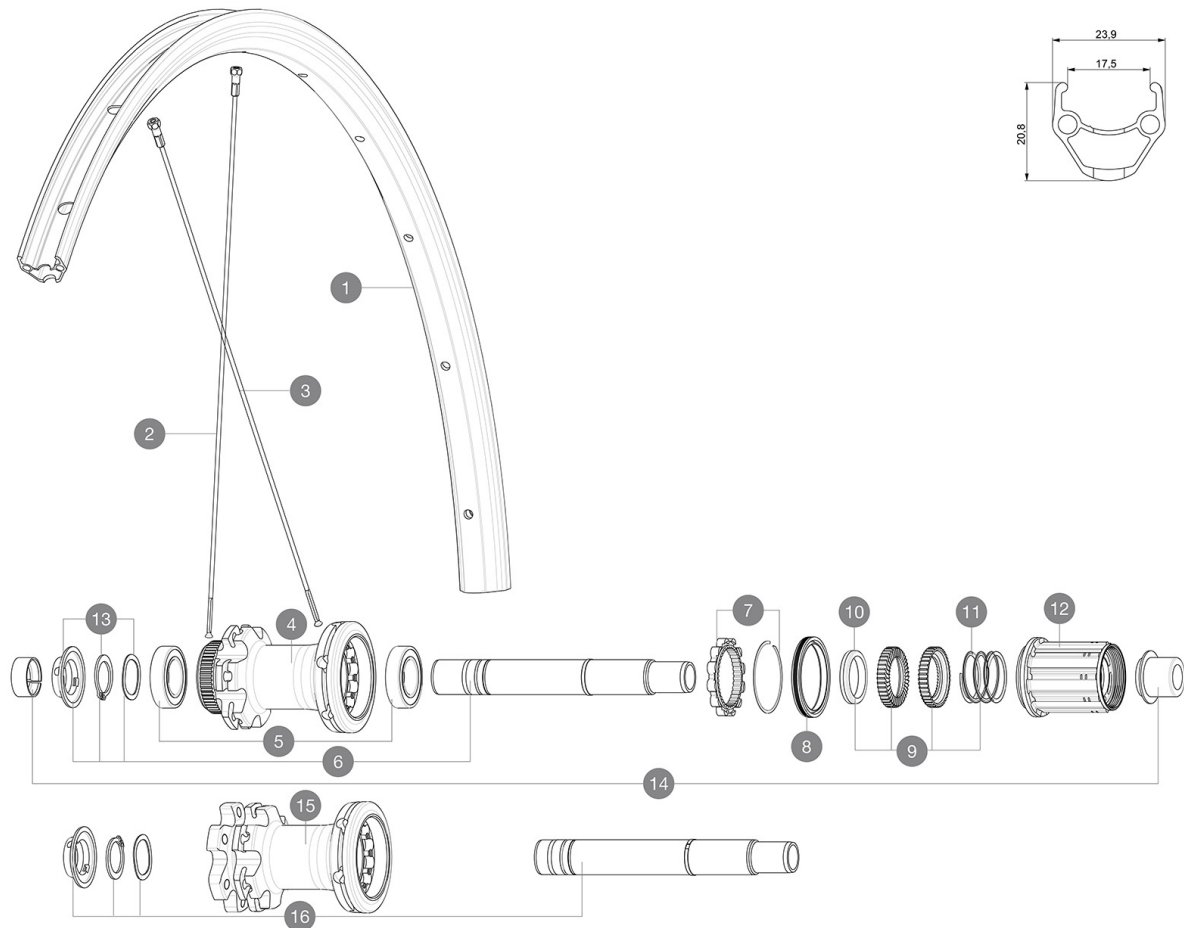

MAVIC **AKSIUM DISC**

Maximum tyre pressure: 2.55bar/37PSI with a 54mm tyre - 1.3bar/19PSI with a 125mm tyre

ASTM CATEGORY 2 : road and offroad with jumps less than 15cm

For a longer longevity of the wheel, Mavic recommends that the total weight supported by the wheels don't exceed 120kg, bike included

Maximum tyre pressure: 7.5bar/108PSI with a 23mm tyre - 4.6bar/67PSI with a 52mm tyre

Recommended tyre sizes: 25 to 32 mm

Max. Pressure: see indication on wheel and tyre. If they differ, use the lower of the 2

Max. Pressure: 23mm 8.7 bars - 125 psi, 25/28mm 7.7 bars - 110 psi

Maximum tyre size: width 52mm - pressure max. 5Bar/72PSI

REFERENCES WHEELS

R23151 AKSIUM INT 700 12x142 M11

R23171 AKSIUM CL 700 12x142 M11

SPOKES

2	V3661601	KIT 12 FRT/NDS AKSIUM Disc 19 ROUND SPOKE 297mm + nipples Wh
2	V2383001	KIT 12 FT/NDS CROSSRIDE FTSX 29" SPK 297mm
3	V3661701	KIT 12 DS AKSIUM Disc 19/ ALLROAD UST Disc ROUND SPOKE 293mm
3	V2279201	KIT 12 DS AKSIUM DISC 12mm RND SPK 292mm

HUB SHELLS

5	M40076	HUB BEARINGS 17x30x7 6903 x 2
6	V2252901	KIT ID360 CENTER LOCK 135/142mm AXLE W/CLIP
7	V2252701	KIT ID360 INSERT SHAPED EAR LOBE > 2017
8	V2251601	KIT ID360 SEAL + GREASE
9	V2251701	KIT ID360 2 RATCHETS + SPRING + GREASE
10	V2500501	KIT ID360 3 PADS NOISE REDUCING
11	V2251801	KIT 3 ID360 ROAD SPRINGS
12	V4000101	HG11 STEEL ROAD FREE HUB BODY ID360 - while stock last
12	V3430101	HG11 Freewheel Body ID360
13	V2373001	KIT ADJUST. SYSTEM QRM AUTO ID360 for 17x30x7 bearing
16	V2253001	KIT ID360 6 BOLTS 135/142mm AXLE WITH CIRCLIP

ADAPTERS

14	V2510701	ID360V2RrAxleAdapt12x142/148
	V2510901	ID360 EVO RrAxleAdpt12x135/150
	V2510801	ID360 V2 RrAxleAdapt9x135