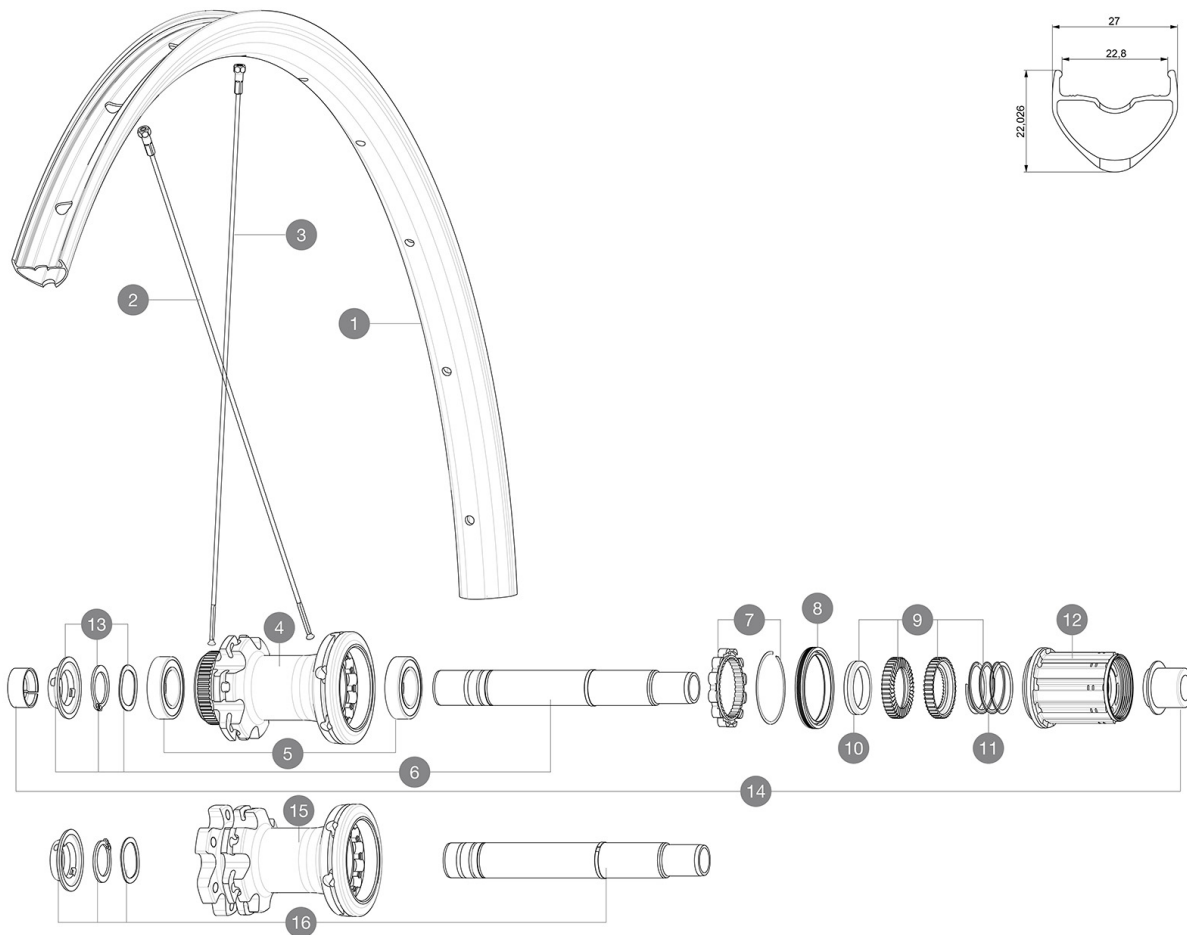

ASTM CATEGORY 2 : road and offroad with jumps less than 15cm

For a longer longevity of the wheel, Mavic recommends that the total weight supported by the wheels don't exceed 120kg, bike included

ID360 Shimano HG9 alloy freewheel body (V3780101)

Maximum tyre pressure: 5.5bar/80PSI with a 28mm tyre - 3.25bar/47PSI with a 64mm tyre

Recommended tyre sizes: 28 to 62 mm (1.1" to 2.5")

Max. Pressure: see indication on wheel and tyre. If they differ, use the lower of the 2

Max. Pressure: 30mm 5.8 bars - 85 PSI / 35mm 5.1 bars - 74 PSI / 40mm 4.5 bars - 65 PSI

Rear axle: 12mm thru axle, convertible to Quick Release with optional adapters

REFERENCES WHEELS

R23331 ALLROAD INT 700 12X142 M11 R23351 ALLROAD CL 700 12X142 M11

RIMS

&NBSP::

1	V2734915	KIT FRONT/REAR RIM ALLROAD UST Disc
	V2700101	UST Tape 28mm for 25 to 27mm wide rims

SPOKES

2	V2279201	KIT 12 DS AKSIUM DISC 12mm RND SPK 292mm
2	V3661701	KIT 12 DS AKSIUM Disc 19/ ALLROAD UST Disc ROUND SPOKE 293mm
3	V3664601	KIT 12 FRT/NDS ALLROAD UST Disc ROUND SPOKE 296mm + nipple w
3	V2383001	KIT 12 FT/NDS CROSSRIDE FTSX 29" SPK 297mm

HUB SHELLS

4	N/A	HUB BODY
5	M40076	HUB BEARINGS 17x30x7 6903 x 2
6	V2373401	KIT ID360 135/142 DCL L1 AXLE WITH CLIP
7	V2252701	KIT ID360 INSERT SHAPED EAR LOBE > 2017
8	V2251601	KIT ID360 SEAL + GREASE
9	V2251701	KIT ID360 2 RATCHETS + SPRING + GREASE
10	V2500501	KIT ID360 3 PADS NOISE REDUCING
11	V2251801	KIT 3 ID360 ROAD SPRINGS
12	V3430101	HG11 Freewheel Body ID360

12	V4000101	HG11 STEEL ROAD FREE HUB BODY ID360 - while stock last
13	V2373001	KIT ADJUST. SYSTEM QRM AUTO ID360 for 17x30x7 bearing
16	V2372101	KIT ID360 135/142 D6T AXLE WITH CLIP

ADAPTERS

14	V2510701	ID360V2RrAxleAdapt12x142/148
	V2510801	ID360 V2 RrAxleAdapt9x135
	V2510901	ID360 EVO RrAxleAdpt12x135/150