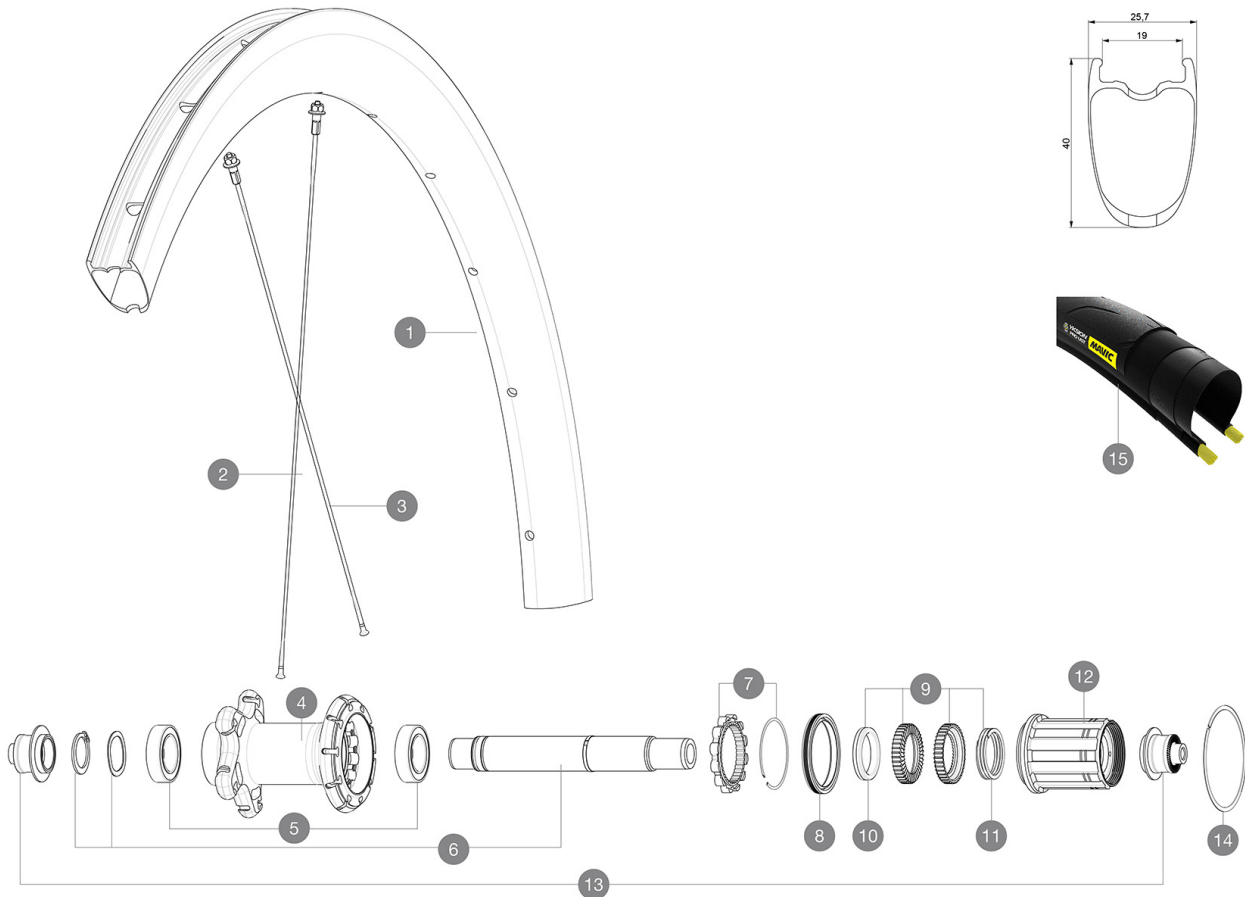

MAVIC **Cosmic Pro Carbon SL UST**

ASTM CATEGORY 1 : road only

For a longer longevity of the wheel, Mavic recommends that the total weight supported by the wheels don't exceed 120kg, bike included

Recommended tyre sizes: 25 to 32 mm

Max. Pressure: see indication on wheel and tyre. If they differ, use the lower of the 2

Max. Pressure tubeless: 25mm 6 bars - 87 PSI, 28mm 5 bars - 70 PSI. Max pressure tubetype: 25mm 7 bars - 102 PSI, 28mm 6 bars - 87 PSI

REFERENCES WHEELS

R30151 CosmicProCarb SL UST19 Rr

RIMS

&NBSP::

1	V2736413	KIT REAR RIM COSMIC PRO CARBON SL UST 19 - while stock last
1	V4092713	Kit Rear rim Cosmic SL 40 RB
	V3720101	25mm UST Tape for 19 to 22mm Road Rims

SPOKES

2	V3665301	KIT 1 FRT 271 + 1 NDS 278 COSMIC PRO CARBON SL UST 19 STAMPE
2	V3663001	KIT 12 FRT/NDS COSMIC PRO CARB SL UST/UST Disc C/C Disc/T Di
3	V3662801	KIT 12 DS COSMIC PRO CARB SL T/UST/UST Disc/C/C Disc BUTTED

HUB SHELLS

4	N/A	HUB BODY
5	V2560401	KIT 2 BEARINGS 17x28x7 + WAVED WASHER + CLIP
6	V2252801	KIT ID360 UB REAR AXLE W/CLIP/WAVED WASHER
7	V2252701	KIT ID360 INSERT SHAPED EAR LOBE > 2017
8	V2251601	KIT ID360 SEAL + GREASE
9	V2251701	KIT ID360 2 RATCHETS + SPRING + GREASE
10	V2500501	KIT ID360 3 PADS NOISE REDUCING
11	V2251801	KIT 3 ID360 ROAD SPRINGS
12	V3430101	HG11 Freewheel Body ID360
14	V2252201	KIT 2 REAR HUB RETENTION RINGS 48mm

TYRES

15	39938825	Yksion Pro UST 700x25

ADAPTERS

13	V2253101	KIT REAR AXLE ADAPTOR QUICK RELEASE ID360