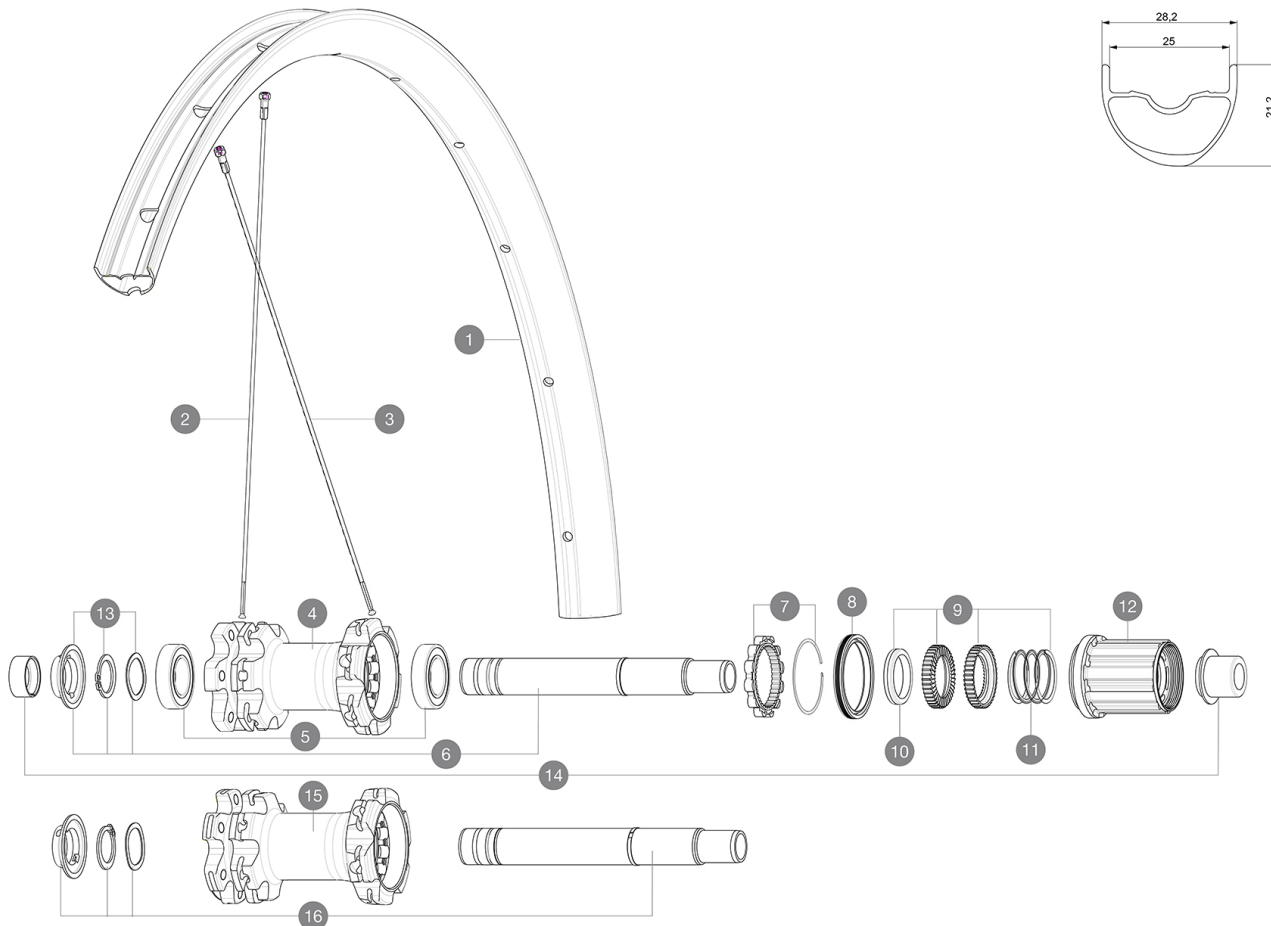

## ASTM CATEGORY 3 : CROSS COUNTRY AND TRAIL RIDING

For a longer longevity of the wheel, Mavic recommends that the total weight supported by the wheels don't exceed 120kg, bike included  
For a longer longevity of the wheel, Mavic recommends that the total weight supported by the wheels doesn't exceed 150kg, bike included  
Recommended tyre sizes: 46mm to 64mm (1.8" to 2.5")

## REFERENCES WHEELS

R24771	Crossmax 27,5 Rr XD	R24791	Crossmax 27,5 Rr Boost XD
R24781	Crossmax 27,5 Rr Boost	R24761	Crossmax 27,5 Rr

## HUB SHELLS

4	N/A	HUB BODY
5	M40076	HUB BEARINGS 17x30x7 6903 x 2
6	V2372101	KIT ID360 135/142 D6T AXLE WITH CLIP
7	V2252701	KIT ID360 INSERT SHAPED EAR LOBE > 2017
8	V2251601	KIT ID360 SEAL + GREASE
9	V2375201	KIT ID360 24 TEETH 2 RATCHET + MTB SPRING + PAD (specific)
10	V2375401	KIT ID360 MTB 24T 3 NOISE REDUCING PADS
11	V2372901	KIT 3 ID360 MTB SPRINGS
12	V3780101	HG9 Alloy MTB Freewheel Body ID360
12	V3740101	XD MTB Freewheel Body ID360
13	V2373001	KIT ADJUST. SYSTEM QRM AUTO ID360 for 17x30x7 bearing
15	N/A	HUB BODY
16	V2372201	KIT ID360 148 D6T AXLE WITH CLIP

**WHEEL WEIGHTS**Weight Rear 27.5": 1008  
Weight Rear 29": 1047