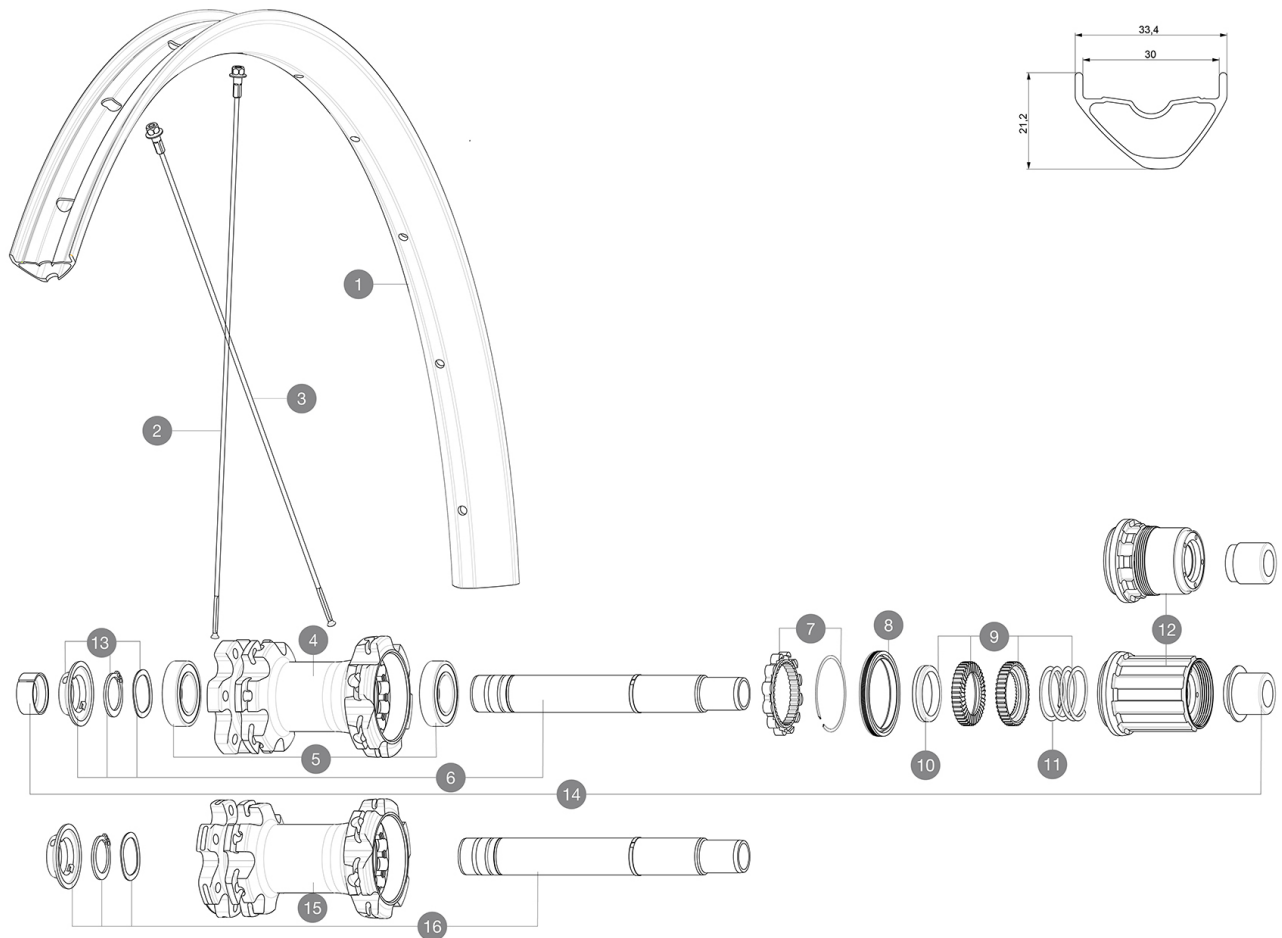

MAVIC XA Light 29

ASTM CATEGORY 3 : CROSS COUNTRY AND TRAIL RIDING

For a longer longevity of the wheel, Mavic recommends that the total weight supported by the wheels don't exceed 120kg, bike included

Recommended tyre sizes: 60mm to 76mm (2.35" to 3.0")

REFERENCES WHEELS

RIMS

    :

1	V3760715	KIT FRT/REAR RIM XA ELITE 19 29"
	V3750101	35mm UST Green Tape for 30mm wide rims

SPOKES

2	V2385401	KIT 12 FT/NDS CROSSMAX LIGHT 29" SPK 296mm
3	V2387101	KIT 12 DS XA/CROSSMAX LIGH 19 27,5" BUTTED ROUND SPOKE 275

HUB SHELLS

4	N/A	HUB BODY
5	M40076	HUB BEARINGS 17x30x7 6903 x 2
6	V2372101	KIT ID360 135/142 D6T AXLE WITH CLIP
7	V2252701	KIT ID360 INSERT SHAPED EAR LOBE > 2017
8	V2251601	KIT ID360 SEAL + GREASE
9	V2375201	KIT ID360 24 TEETH 2 RATCHET + MTB SPRING + PAD (specific)
10	V2375401	KIT ID360 MTB 24T 3 NOISE REDUCING PADS
11	V2372901	KIT 3 ID360 MTB SPRINGS
12	V3740101	XD MTB Freewheel Body ID360
12	V3780101	HG9 Alloy MTB Freewheel Body ID360
13	V2373001	KIT ADJUST. SYSTEM QRM AUTO ID360 for 17x30x7 bearing
15	N/A	HUB BODY
16	V2372201	KIT ID360 148 D6T AXLE WITH CLIP

ADAPTERS

14	V2510701	ID360V2RrAxleAdapt12x142/148
	V2510801	ID360 V2 RrAxleAdapt9x135