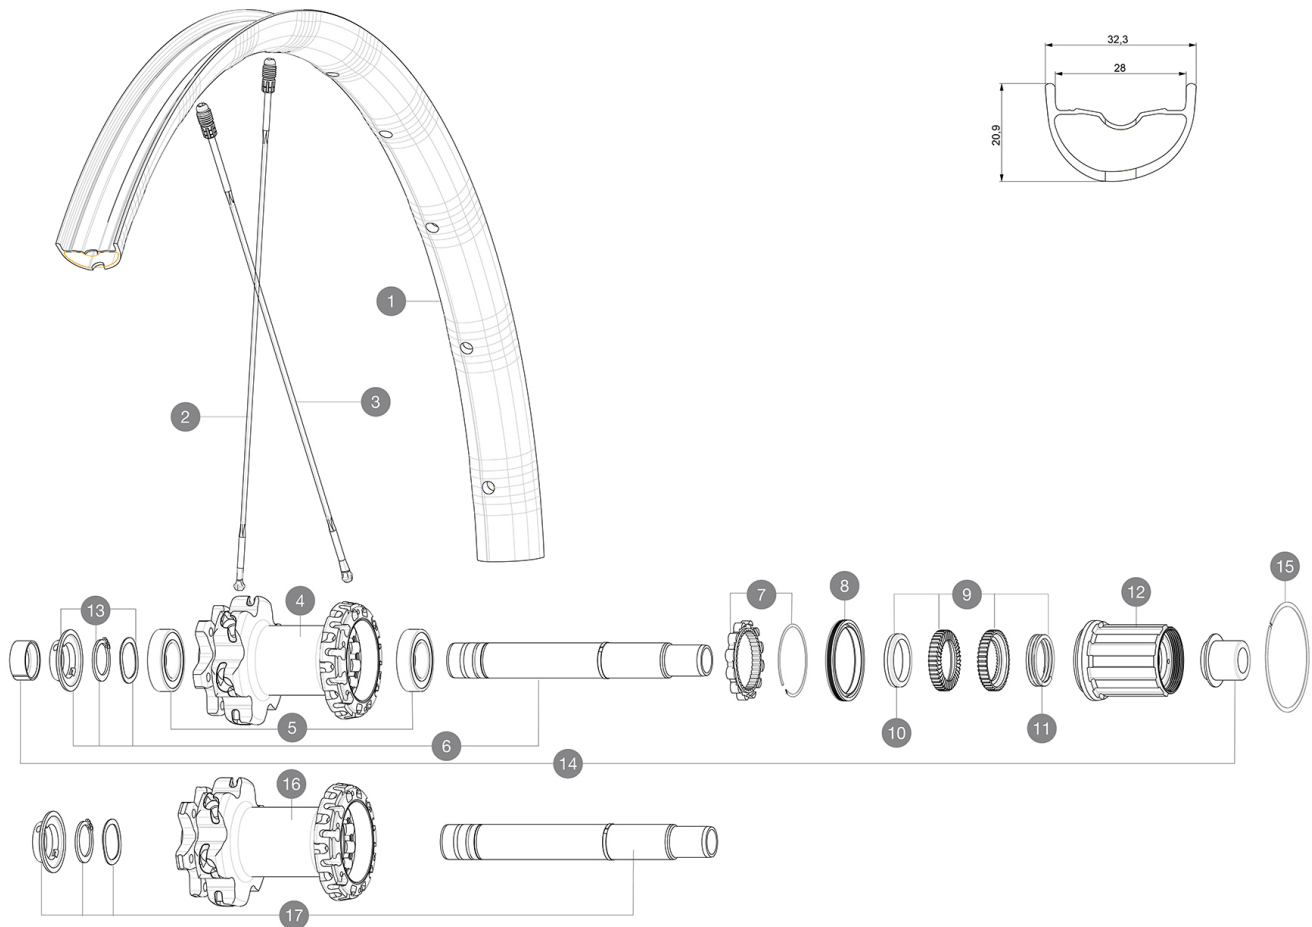

MAVIC *E-Deemax Pro 27,5*

ASTM CATEGORY 4 : ENDURO AND TRAIL RIDING

For a longer longevity of the wheel, Mavic recommends that the total weight supported by the wheels don't exceed 150kg, bike included

Recommended tyre sizes: 50mm to 76mm (2.0" to 3.0")

REFERENCES WHEELS

R27821	E-DeemaxPro27,5 19 Rr XD	R27811	E-Deemax Pro 27,5 19 Rr
R27841	E-Dmx Pro 27,5 19 Rr Boost XD	R27831	E-Dmx Pro 27,5 19 Rr Boost

RIMS

&NBSP;:

1	V3760313	KIT REAR RIM E-DEEMAX PRO 19 27,5"

SPOKES

2	V2386101	KIT 1 FRT/1 NDS STAMPED SPOKES 275mm DEEMAX PRO - while stoc
2	V2384701	KIT 12 FT/NDS CROSSMAX PRO 27,5" SPK 275mm
3	V2386601	KIT 12 DS CROSSMAX PRO/XA PRO/E-DEEMAX PRO 19 27,5" BUTTED

HUB SHELLS

4	N/A	HUB BODY
5	M40076	HUB BEARINGS 17x30x7 6903 x 2
6	V2372101	KIT ID360 135/142 D6T AXLE WITH CLIP
7	V2252701	KIT ID360 INSERT SHAPED EAR LOBE > 2017
8	V2251601	KIT ID360 SEAL + GREASE
9	V2375201	KIT ID360 24 TEETH 2 RATCHET + MTB SPRING + PAD (specific)
10	V2375401	KIT ID360 MTB 24T 3 NOISE REDUCING PADS
11	V2372901	KIT 3 ID360 MTB SPRINGS
12	V3790101	HG9 Steel MTB Freewheel Body ID360
13	V2373001	KIT ADJUST. SYSTEM QRM AUTO ID360 for 17x30x7 bearing
15	V2252201	KIT 2 REAR HUB RETENTION RINGS 48mm
16	N/A	HUB BODY
17	V2372201	KIT ID360 148 D6T AXLE WITH CLIP

ADAPTERS

14	V2510701	ID360V2RrAxleAdapt12x142/148
	V2510801	ID360 V2 RrAxleAdapt9x135