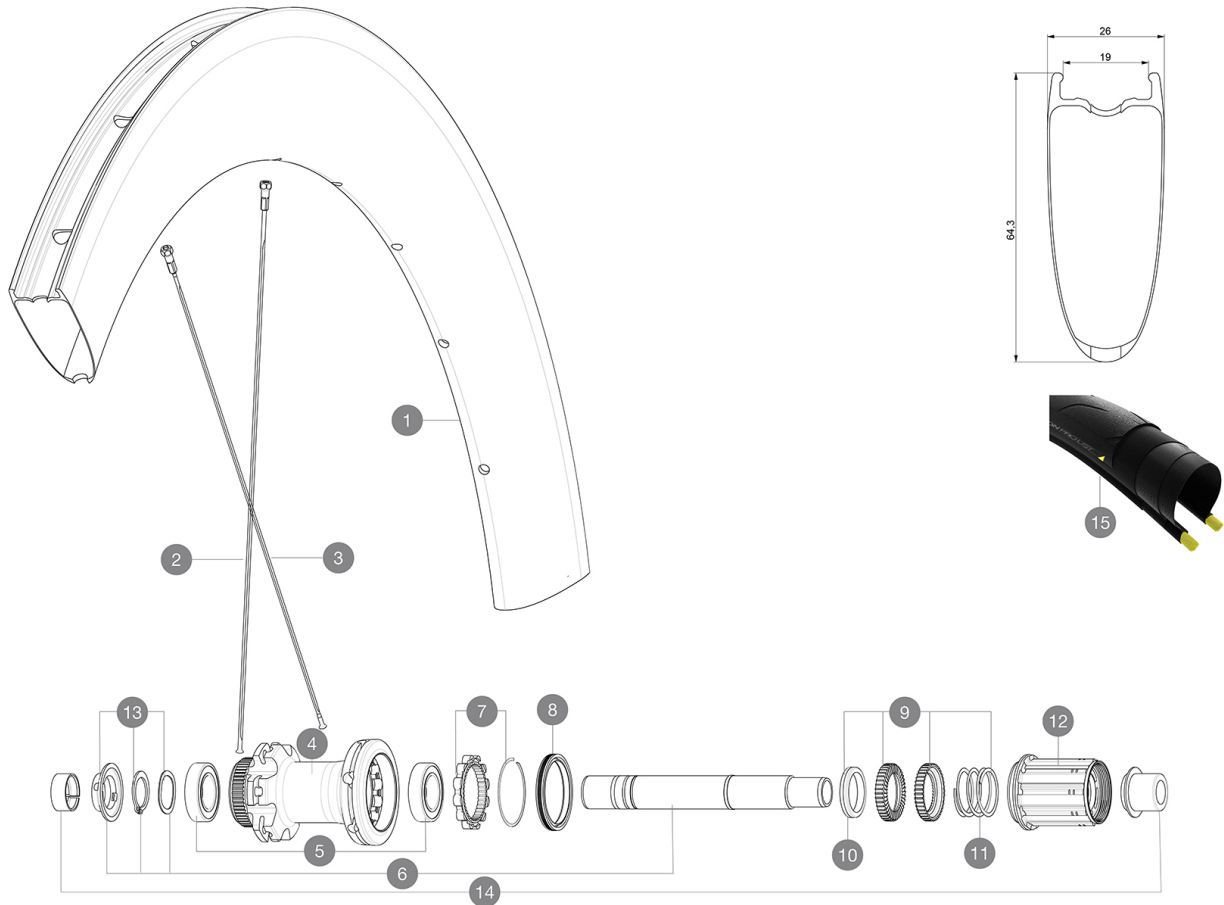

MAVIC Comete Pro Carbon Disc TDF

ASTM CATEGORY 1 : road only

For a longer longevity of the wheel, Mavic recommends that the total weight supported by the wheels don't exceed 120kg, bike included

Recommended tyre sizes: 25 to 32 mm

Max. Pressure: see indication on wheel and tyre. If they differ, use the lower of the 2

REFERENCES WHEELS

R35531 CometeProCarbUSTDCL TDF2 Rr

RIMS

 NBSP;:

1	V4091410 V2620101	KIT FRONT RIM COMETE PRO CARBON SL US DISC Tdf 20 / FRT & RE UST RIM TAPE 25mm (for 21-24mm wide rim)
---	----------------------	--

Specifications**RIMS**

- **Material** : 3K carbon fibers
 - **Height** : 64mm
 - **Drilling** : traditional
- Disc brake specific profile
- **Valve hole diameter** : 6.5 mm
 - **Tyre** : UST Tubeless and tubetype
 - **Internal width** : 19 mm
 - **ETRTO size** : 622x19TC Road
- Use with Mavic Tubeless Tape

SPOKES

- **Material** : steel
- **Shape** : straight pull, flat
- **Nipples** : steel, ABS
- **Count** : 24 front and rear
- **Lacing** : front and rear crossed 2

WHEEL HUB

- **Front and rear bodies** : aluminum
 - **Axle material** : aluminum
- Auto adjust sealed cartridge bearings (QR Auto), front and rear
- **Freewheel** : Instant Drive 360
 - **Front** : Quick release and 12x100 through axle compatible
 - **Rear** : Quick Release, 12x142 and 12x135 compatible