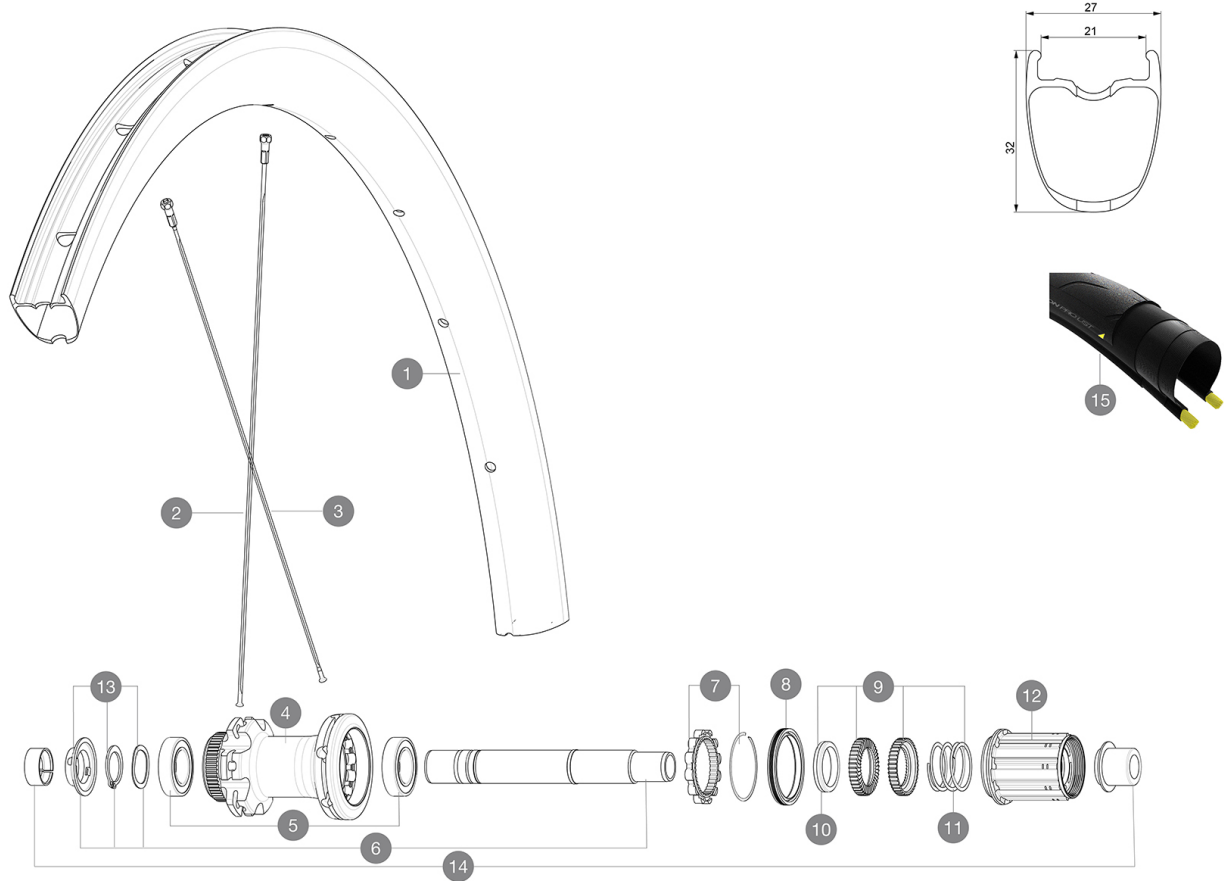

MAVIC Ksyrium Pro Carbon Disc TDF

ASTM CATEGORY 1 : road only

For a longer longevity of the wheel, Mavic recommends that the total weight supported by the wheels don't exceed 120kg, bike included

Recommended tyre sizes: 25 to 32 mm

Max. Pressure: see indication on wheel and tyre. If they differ, use the lower of the 2

REFERENCES WHEELS

R35511 KsyProCarb UST DCL TDF2 Rr

RIMS

&NBSP;:

1	V4090513 V2620101	KIT REAR RIM KSYRIUM PRO CARBON UST DISC Tdf 20 UST RIM TAPE 25mm (for 21-24mm wide rim)

SPOKES

2	V4160401	Kit 12 Front/Rear non Drive Side Stainless Spokes 286 Ksyriu
2	V3665601	KIT 12 FRT/NDS KSYRIUM PRO CARBON UST Disc SPOKE 286mm + was
3	V4160601	Kit 12 Rear Drive Side Stainless Spokes 283 Ksyrium Pro Carb
3	V3665801	KIT 12 DS KSYRIUM PRO CARBON UST Disc SPOKE 283mm + nipple+w

HUB SHELLS

4	N/A	HUB BODY
5	M40076	HUB BEARINGS 17x30x7 6903 x 2
6	V2373401	KIT ID360 135/142 DCL L1 AXLE WITH CLIP
7	V2252701	KIT ID360 INSERT SHAPED EAR LOBE > 2017
8	V2251601	KIT ID360 SEAL + GREASE
9	V2251701	KIT ID360 2 RATCHETS + SPRING + GREASE
10	V2500501	KIT ID360 3 PADS NOISE REDUCING
11	V2251801	KIT 3 ID360 ROAD SPRINGS
12	V3430101	HG11 Freewheel Body ID360
13	V2373001	KIT ADJUST. SYSTEM QRM AUTO ID360 for 17x30x7 bearing

ADAPTERS

14	V2510701	ID360V2RrAxleAdapt12x142/148
	V2510901	ID360 EVO RrAxleAdpt12x135/150
	V2510801	ID360 V2 RrAxleAdapt9x135